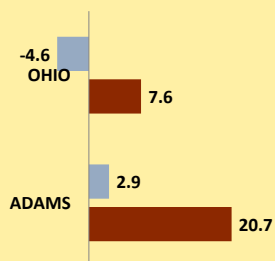

ADAMS COUNTY AND OHIO POPULATION CHANGES: Age 65-74 1990 - 2010

Age 65 - 74 Population

■ 1990 ■ 2000 ■ 2010

Age 65-74 Population as % of 65+ Population

■ 1990 ■ 2000 ■ 2010

Of Age 65-74 Population, % Women

■ 1990 ■ 2000 ■ 2010

% Change in Age 65-74 Population

■ 1990-2000 ■ 2000-2010

% Change in Proportion of Age 65+ Population who are Age 65-74

% Change in Proportion of 65-74 Population Who Are Women