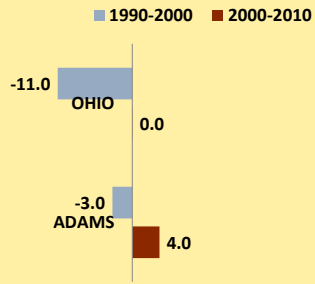

ADAMS COUNTY AND OHIO POPULATION CHANGES: Age 65-74 1990 - 2010

Age 65 - 74 Population

■ 1990 ■ 2000 ■ 2010

Age 65-74 Population as % of 65+ Population

■ 1990 ■ 2000 ■ 2010

Of Age 65-74 Population, % Women

■ 1990 ■ 2000 ■ 2010

% Change in Age 65-74 Population

■ 1990-2000 ■ 2000-2010

% Change in Proportion of Age 65+ Population who are Age 65-74

% Change in Proportion of 65-74 Population Who Are Women