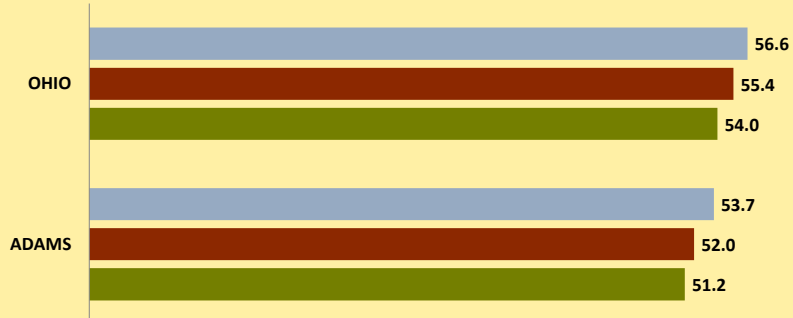

ADAMS COUNTY AND OHIO POPULATION CHANGES: Age 65-74 1990 - 2010

Age 65 - 74 Population

■ 1990 ■ 2000 ■ 2010

Age 65-74 Population as % of 65+ Population

■ 1990 ■ 2000 ■ 2010

Of Age 65-74 Population, % Women

■ 1990 ■ 2000 ■ 2010

% Change in Age 65-74 Population

■ 1990-2000 ■ 2000-2010

% Change in Proportion of Age 65+ Population who are Age 65-74

% Change in Proportion of 65-74 Population Who Are Women