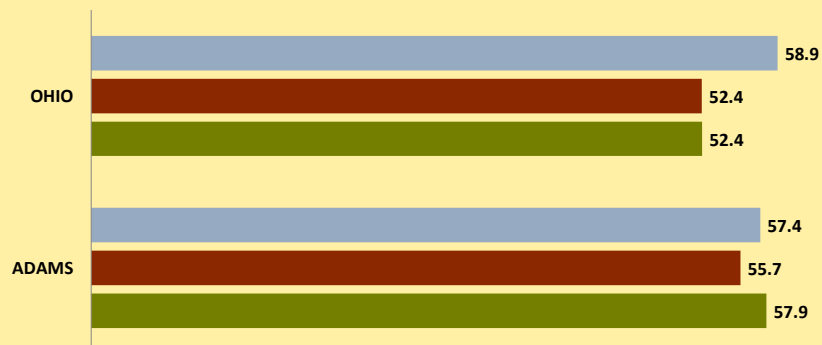

ADAMS COUNTY AND OHIO POPULATION CHANGES: Age 65-74 1990 - 2010

Age 65 - 74 Population

■ 1990 ■ 2000 ■ 2010

Age 65-74 Population as % of 65+ Population

■ 1990 ■ 2000 ■ 2010

Of Age 65-74 Population, % Women

■ 1990 ■ 2000 ■ 2010

% Change in Age 65-74 Population

■ 1990-2000 ■ 2000-2010

% Change in Proportion of Age 65+ Population who are Age 65-74

% Change in Proportion of 65-74 Population Who Are Women