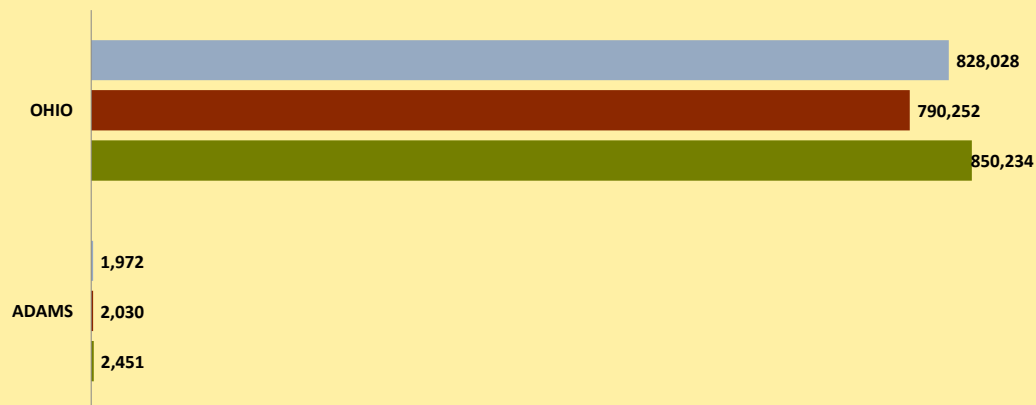

ADAMS COUNTY AND OHIO POPULATION CHANGES: Age 65-74 1990 - 2010

Age 65 - 74 Population

■ 1990 ■ 2000 ■ 2010

Age 65-74 Population as % of 65+ Population

■ 1990 ■ 2000 ■ 2010

Of Age 65-74 Population, % Women

■ 1990 ■ 2000 ■ 2010

% Change in Age 65-74 Population

■ 1990-2000 ■ 2000-2010

% Change in Proportion of Age 65+ Population who are Age 65-74

% Change in Proportion of 65-74 Population Who Are Women