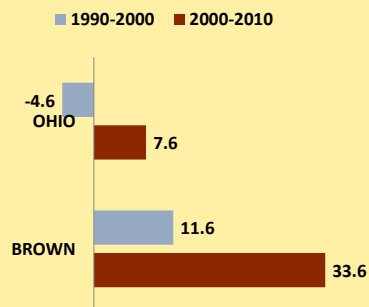

BROWN COUNTY AND OHIO POPULATION CHANGES: Age 65-74 1990 - 2010

Age 65 - 74 Population

Age 65-74 Population as % of 65+ Population

Of Age 65-74 Population, % Women

% Change in Age 65-74 Population

% Change in Proportion of Age 65+ Population who are Age 65-74

% Change in Proportion of 65-74 Population Who Are Women