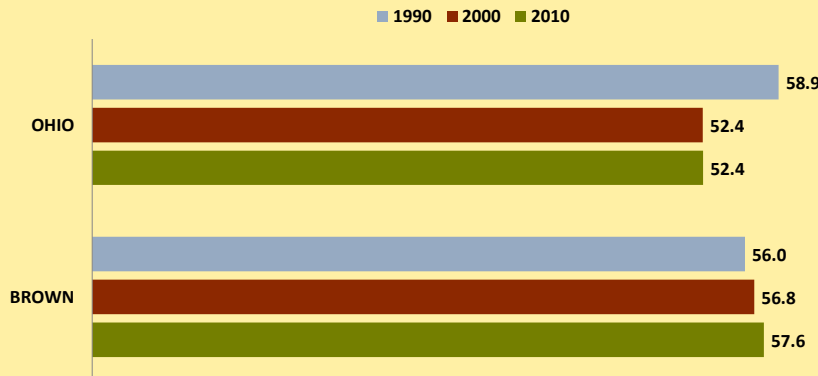

BROWN COUNTY AND OHIO POPULATION CHANGES: Age 65-74 1990 - 2010

Age 65 - 74 Population

Age 65-74 Population as % of 65+ Population

Of Age 65-74 Population, % Women

% Change in Age 65-74 Population

% Change in Proportion of Age 65+ Population who are Age 65-74

% Change in Proportion of 65-74 Population Who Are Women