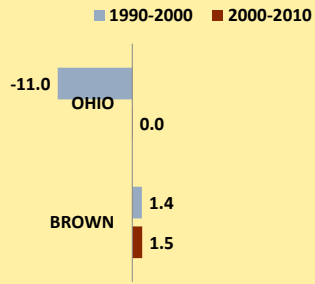

BROWN COUNTY AND OHIO POPULATION CHANGES: Age 65-74 1990 - 2010

Age 65 - 74 Population

Age 65-74 Population as % of 65+ Population

Of Age 65-74 Population, % Women

% Change in Age 65-74 Population

% Change in Proportion of Age 65+ Population who are Age 65-74

% Change in Proportion of 65-74 Population Who Are Women