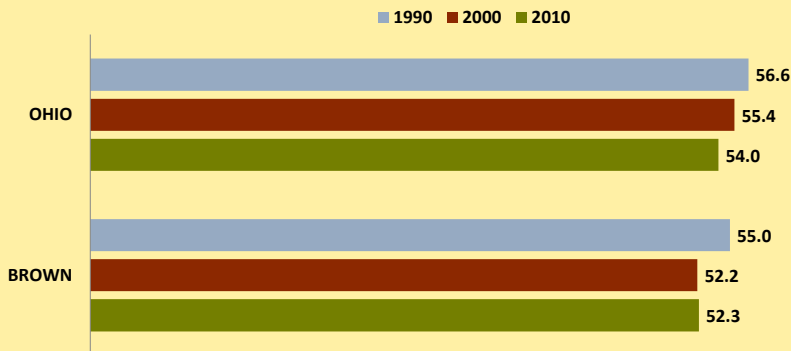

BROWN COUNTY AND OHIO POPULATION CHANGES: Age 65-74 1990 - 2010

Age 65 - 74 Population

Age 65-74 Population as % of 65+ Population

Of Age 65-74 Population, % Women

% Change in Age 65-74 Population

% Change in Proportion of Age 65+ Population who are Age 65-74

% Change in Proportion of 65-74 Population Who Are Women