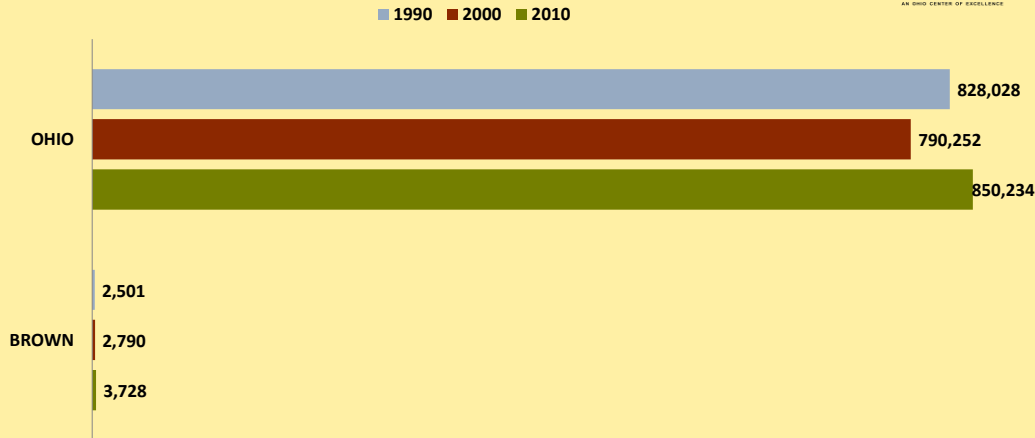

BROWN COUNTY AND OHIO POPULATION CHANGES: Age 65-74 1990 - 2010

Age 65 - 74 Population

Age 65-74 Population as % of 65+ Population

Of Age 65-74 Population, % Women

% Change in Age 65-74 Population

% Change in Proportion of Age 65+ Population who are Age 65-74

% Change in Proportion of 65-74 Population Who Are Women