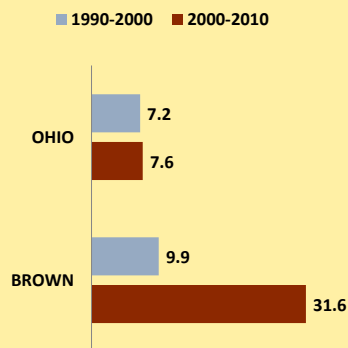

BROWN COUNTY AND OHIO POPULATION CHANGES: Age 65+ 1990 - 2010

Age 65+ Population

% of Population Age 65+

% Change in Age 65+ Population

% Change in Proportion of Population Age 65+