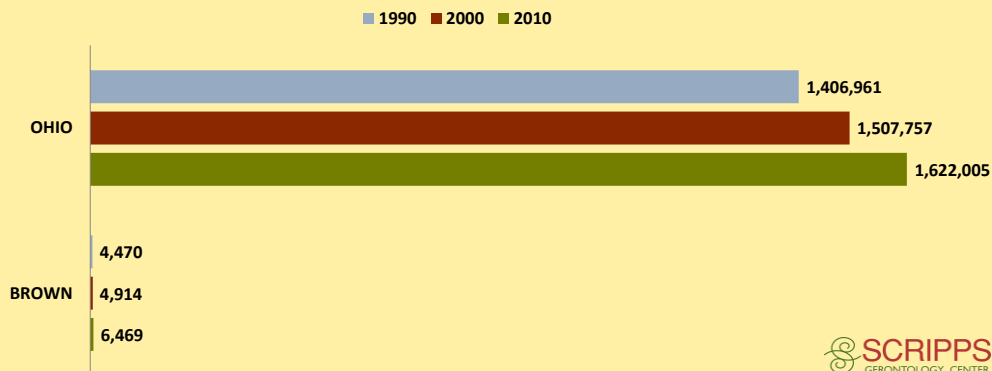

BROWN COUNTY AND OHIO POPULATION CHANGES: Age 65+ 1990 - 2010

Age 65+ Population

% of Population Age 65+

% Change in Age 65+ Population

% Change in Proportion of Population Age 65+