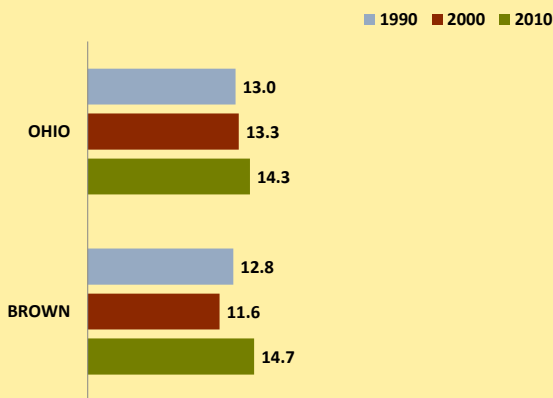

BROWN COUNTY AND OHIO POPULATION CHANGES: Age 65+ 1990 - 2010

Age 65+ Population

% of Population Age 65+

% Change in Age 65+ Population

% Change in Proportion of Population Age 65+