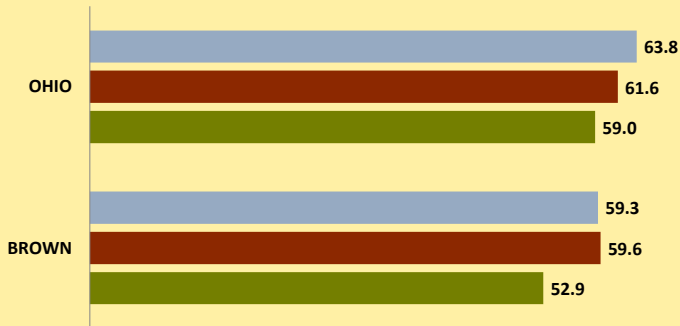

BROWN COUNTY AND OHIO POPULATION CHANGES: Age 75-84 1990 - 2010

Age 75-84 Population

1990 2000 2010

Age 75-84 Population as % of Age 65+ Population

1990 2000 2010

% of Age 75-84 Population Who Are Women

1990 2000 2010

% Change in Age 75-84 Population

1990-2000 2000-2010

% Change in Proportion of Age 65+ Population Who Are Age 75-84

% Change in Proportion of Age 75-84 Population Who Are Women