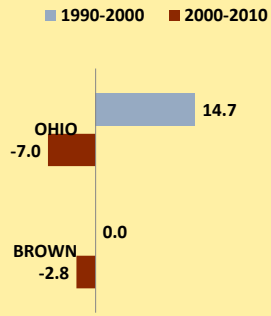

BROWN COUNTY AND OHIO POPULATION CHANGES: Age 75-84 1990 - 2010

Age 75-84 Population

1990 2000 2010

Age 75-84 Population as % of Age 65+ Population

1990 2000 2010

% of Age 75-84 Population Who Are Women

1990 2000 2010

% Change in Age 75-84 Population

1990-2000 2000-2010

% Change in Proportion of Age 65+ Population Who Are Age 75-84

% Change in Proportion of Age 75-84 Population Who Are Women