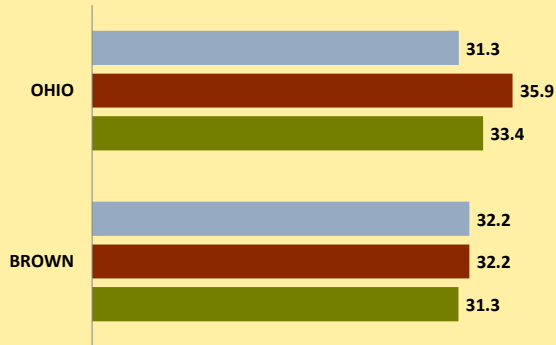

BROWN COUNTY AND OHIO POPULATION CHANGES: Age 75-84 1990 - 2010

Age 75-84 Population

1990 2000 2010

Age 75-84 Population as % of Age 65+ Population

1990 2000 2010

% of Age 75-84 Population Who Are Women

1990 2000 2010

% Change in Age 75-84 Population

1990-2000 2000-2010

% Change in Proportion of Age 65+ Population Who Are Age 75-84

% Change in Proportion of Age 75-84 Population Who Are Women