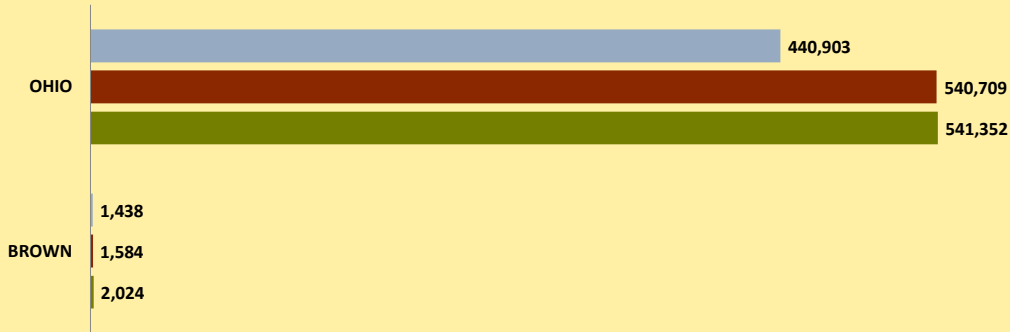

BROWN COUNTY AND OHIO POPULATION CHANGES: Age 75-84 1990 - 2010

Age 75-84 Population

1990 2000 2010

Age 75-84 Population as % of Age 65+ Population

1990 2000 2010

% of Age 75-84 Population Who Are Women

1990 2000 2010

% Change in Age 75-84 Population

1990-2000 2000-2010

% Change in Proportion of Age 65+ Population Who Are Age 75-84

% Change in Proportion of Age 75-84 Population Who Are Women