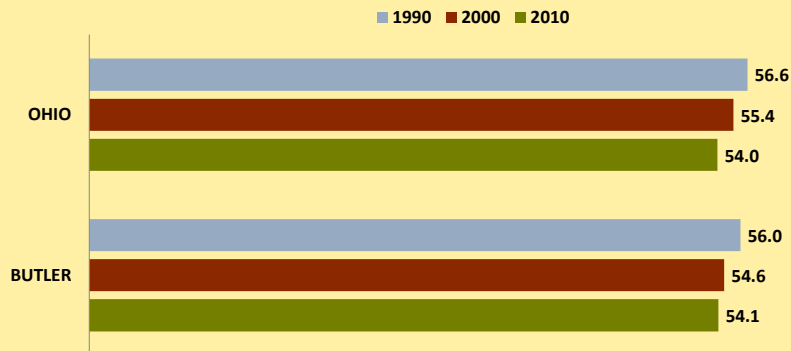

# BUTLER COUNTY AND OHIO POPULATION CHANGES: Age 65-74 1990 - 2010

Age 65 - 74 Population

Age 65-74 Population as % of 65+ Population

Of Age 65-74 Population, % Women

% Change in Age 65-74 Population

### % Change in Proportion of Age 65+ Population who are Age 65-74

### % Change in Proportion of 65-74 Population Who Are Women