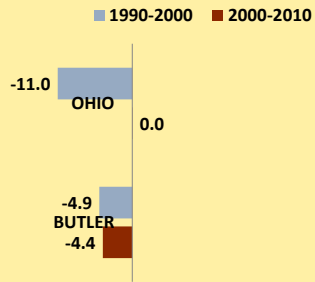

# BUTLER COUNTY AND OHIO POPULATION CHANGES: Age 65-74 1990 - 2010

Age 65 - 74 Population

Age 65-74 Population as % of 65+ Population

Of Age 65-74 Population, % Women

% Change in Age 65-74 Population

### % Change in Proportion of Age 65+ Population who are Age 65-74