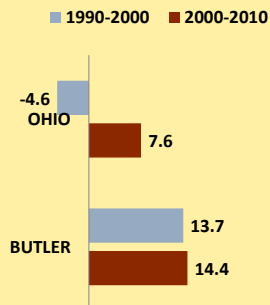

# BUTLER COUNTY AND OHIO POPULATION CHANGES: Age 65-74 1990 - 2010

Age 65 - 74 Population

Age 65-74 Population as % of 65+ Population

Of Age 65-74 Population, % Women

% Change in Age 65-74 Population

### % Change in Proportion of Age 65+ Population who are Age 65-74

### % Change in Proportion of 65-74 Population Who Are Women