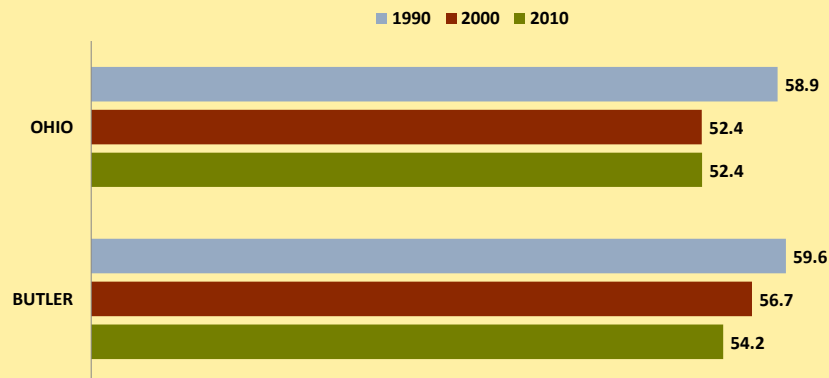

# BUTLER COUNTY AND OHIO POPULATION CHANGES: Age 65-74 1990 - 2010

Age 65 - 74 Population

Age 65-74 Population as % of 65+ Population

Of Age 65-74 Population, % Women

% Change in Age 65-74 Population

### % Change in Proportion of Age 65+ Population who are Age 65-74

### % Change in Proportion of 65-74 Population Who Are Women