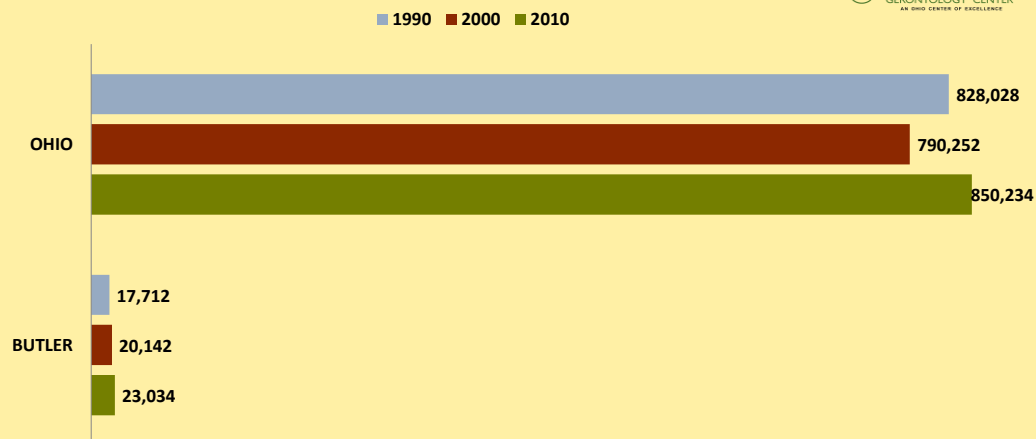

# BUTLER COUNTY AND OHIO POPULATION CHANGES: Age 65-74 1990 - 2010

Age 65 - 74 Population

Age 65-74 Population as % of 65+ Population

Of Age 65-74 Population, % Women

% Change in Age 65-74 Population

### % Change in Proportion of Age 65+ Population who are Age 65-74