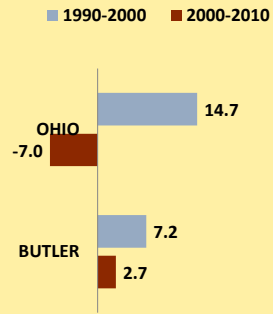

BUTLER COUNTY AND OHIO POPULATION CHANGES: Age 75-84 1990 - 2010

Age 75-84 Population

Age 75-84 Population as % of Age 65+ Population

% of Age 75-84 Population Who Are Women

% Change in Age 75-84 Population

% Change in Proportion of Age 65+ Population Who Are Age 75-84

% Change in Proportion of Age 75-84 Population Who Are Women