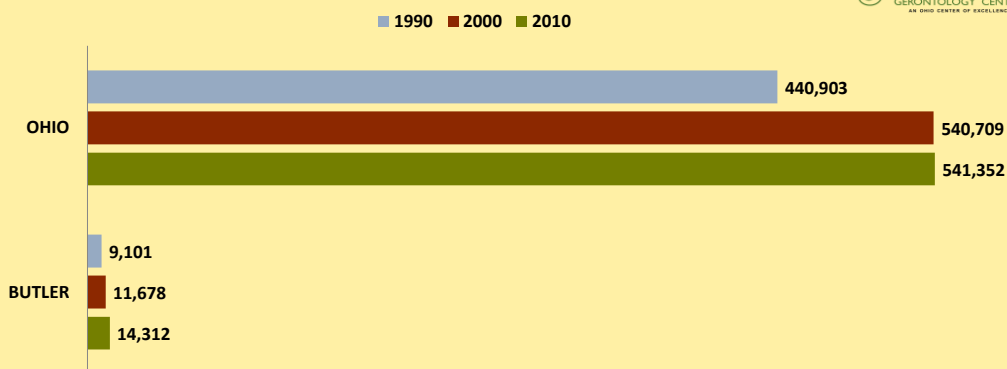

BUTLER COUNTY AND OHIO POPULATION CHANGES: Age 75-84 1990 - 2010

Age 75-84 Population

Age 75-84 Population as % of Age 65+ Population

% of Age 75-84 Population Who Are Women

% Change in Age 75-84 Population

% Change in Proportion of Age 65+ Population Who Are Age 75-84

% Change in Proportion of Age 75-84 Population Who Are Women