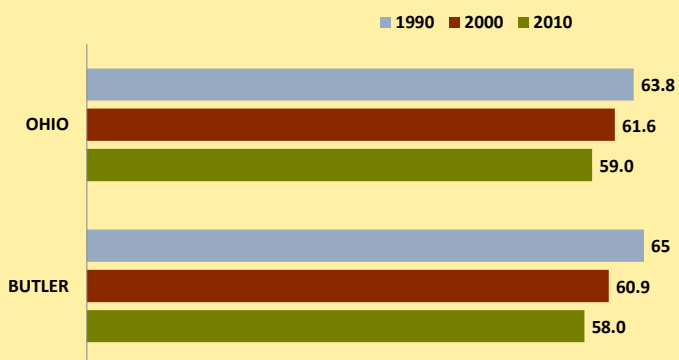

BUTLER COUNTY AND OHIO POPULATION CHANGES: Age 75-84 1990 - 2010

Age 75-84 Population

Age 75-84 Population as % of Age 65+ Population

% of Age 75-84 Population Who Are Women

% Change in Age 75-84 Population

% Change in Proportion of Age 65+ Population Who Are Age 75-84

% Change in Proportion of Age 75-84 Population Who Are Women