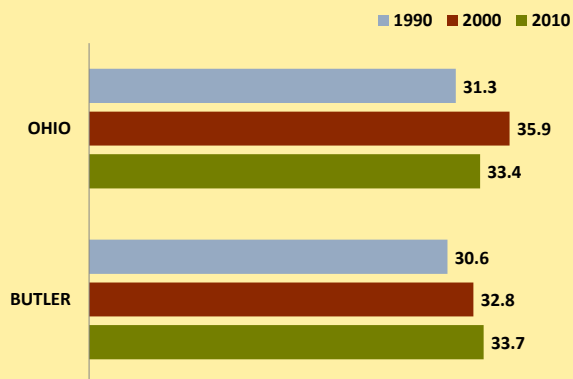

BUTLER COUNTY AND OHIO POPULATION CHANGES: Age 75-84 1990 - 2010

Age 75-84 Population

Age 75-84 Population as % of Age 65+ Population

% of Age 75-84 Population Who Are Women

% Change in Age 75-84 Population

% Change in Proportion of Age 65+ Population Who Are Age 75-84

% Change in Proportion of Age 75-84 Population Who Are Women