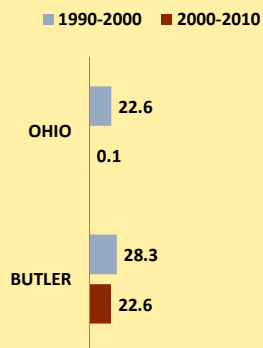

BUTLER COUNTY AND OHIO POPULATION CHANGES: Age 75-84 1990 - 2010

Age 75-84 Population

Age 75-84 Population as % of Age 65+ Population

% of Age 75-84 Population Who Are Women

% Change in Age 75-84 Population

% Change in Proportion of Age 65+ Population Who Are Age 75-84

% Change in Proportion of Age 75-84 Population Who Are Women