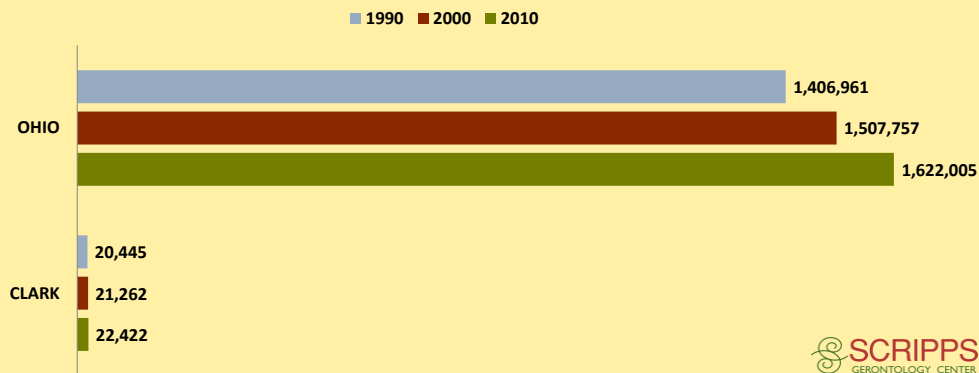

CLARK COUNTY AND OHIO POPULATION CHANGES: Age 65+ 1990 - 2010

Age 65+ Population

% of Population Age 65+

% Change in Age 65+ Population

% Change in Proportion of Population Age 65+