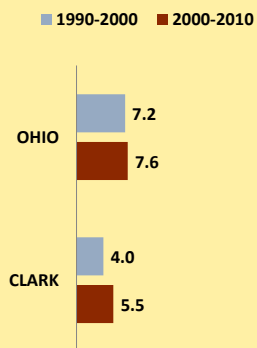

CLARK COUNTY AND OHIO POPULATION CHANGES: Age 65+ 1990 - 2010

Age 65+ Population

% of Population Age 65+

% Change in Age 65+ Population

% Change in Proportion of Population Age 65+