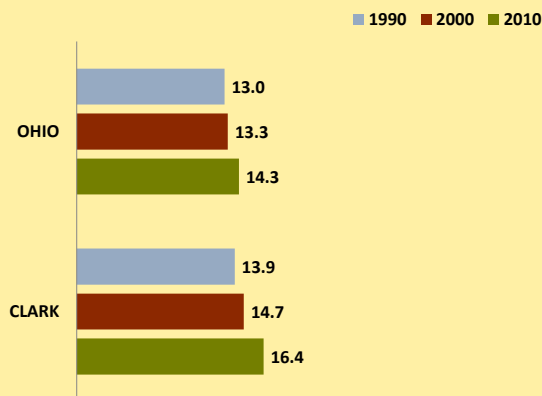

CLARK COUNTY AND OHIO POPULATION CHANGES: Age 65+ 1990 - 2010

Age 65+ Population

% of Population Age 65+

% Change in Age 65+ Population

% Change in Proportion of Population Age 65+