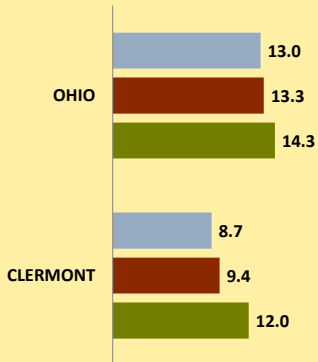

CLERMONT COUNTY AND OHIO POPULATION CHANGES: Age 65+ 1990 - 2010

Age 65+ Population

1990 2000 2010

% of Population Age 65+

1990 2000 2010

% Change in Age 65+ Population

1990-2000 2000-2010

% Change in Proportion of Population Age 65+

1990-2000 2000-2010