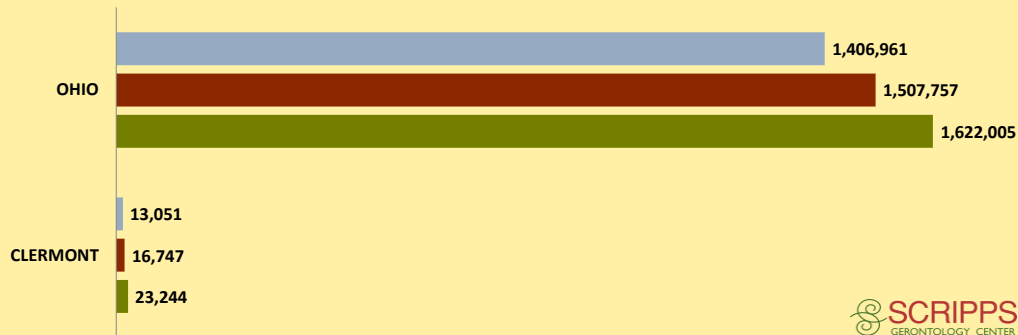

CLERMONT COUNTY AND OHIO POPULATION CHANGES: Age 65+ 1990 - 2010

Age 65+ Population

1990 2000 2010

% of Population Age 65+

1990 2000 2010

% Change in Age 65+ Population

1990-2000 2000-2010

% Change in Proportion of Population Age 65+

1990-2000 2000-2010