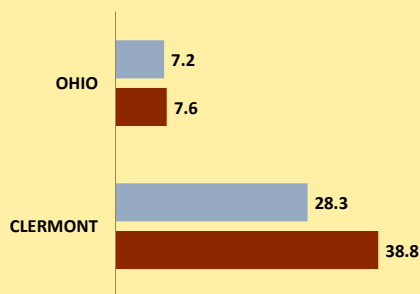

CLERMONT COUNTY AND OHIO POPULATION CHANGES: Age 65+ 1990 - 2010

Age 65+ Population

1990 2000 2010

% of Population Age 65+

1990 2000 2010

% Change in Age 65+ Population

1990-2000 2000-2010

% Change in Proportion of Population Age 65+

1990-2000 2000-2010