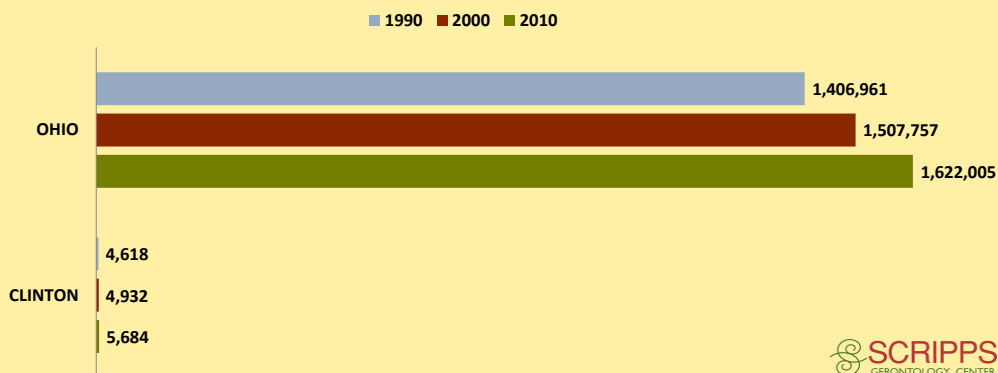

CLINTON COUNTY AND OHIO POPULATION CHANGES: Age 65+ 1990 - 2010

Age 65+ Population

% of Population Age 65+

% Change in Age 65+ Population

% Change in Proportion of Population Age 65+