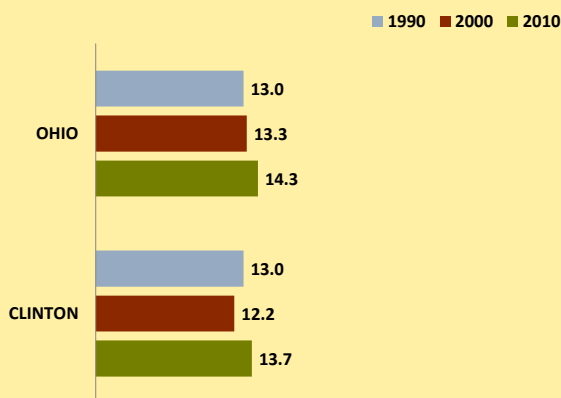

CLINTON COUNTY AND OHIO POPULATION CHANGES: Age 65+ 1990 - 2010

Age 65+ Population

% of Population Age 65+

% Change in Age 65+ Population

% Change in Proportion of Population Age 65+