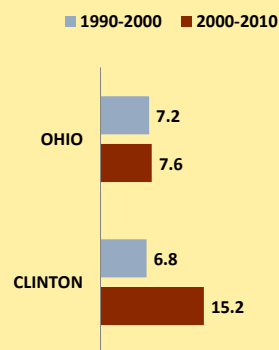

CLINTON COUNTY AND OHIO POPULATION CHANGES: Age 65+ 1990 - 2010

Age 65+ Population

% of Population Age 65+

% Change in Age 65+ Population

% Change in Proportion of Population Age 65+