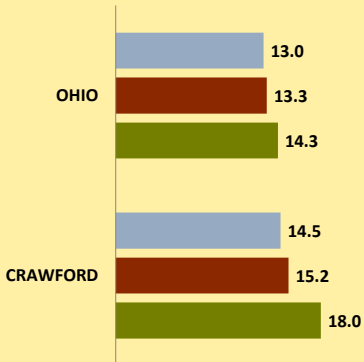

CRAWFORD COUNTY AND OHIO POPULATION CHANGES: Age 65+ 1990 - 2010

Age 65+ Population

1990 2000 2010

% of Population Age 65+

1990 2000 2010

% Change in Age 65+ Population

1990-2000 2000-2010

% Change in Proportion of Population Age 65+

1990-2000 2000-2010