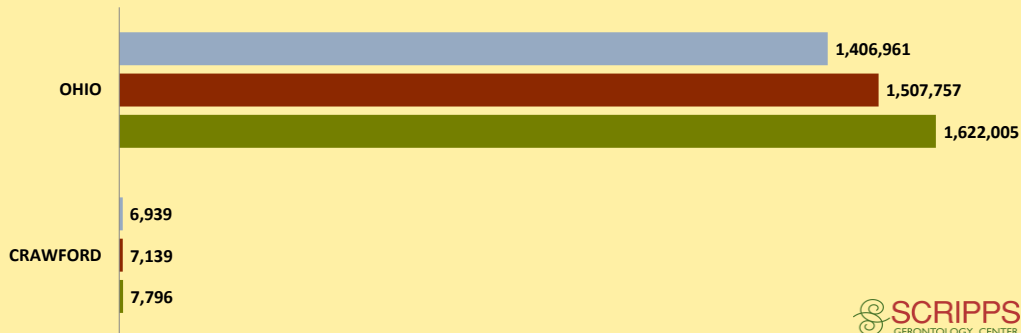

CRAWFORD COUNTY AND OHIO POPULATION CHANGES: Age 65+ 1990 - 2010

Age 65+ Population

1990 2000 2010

% of Population Age 65+

1990 2000 2010

% Change in Age 65+ Population

1990-2000 2000-2010

% Change in Proportion of Population Age 65+

1990-2000 2000-2010