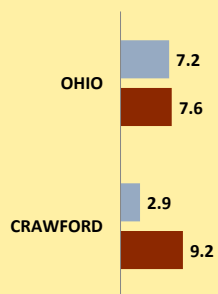

CRAWFORD COUNTY AND OHIO POPULATION CHANGES: Age 65+ 1990 - 2010

Age 65+ Population

1990 2000 2010

% of Population Age 65+

1990 2000 2010

% Change in Age 65+ Population

1990-2000 2000-2010

% Change in Proportion of Population Age 65+