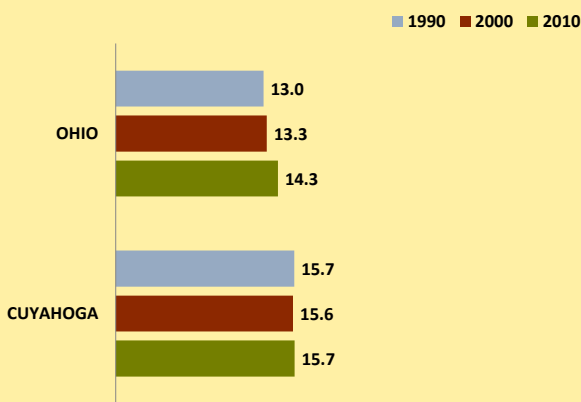

CUYAHOGA COUNTY AND OHIO POPULATION CHANGES: Age 65+ 1990 - 2010

Age 65+ Population

% of Population Age 65+

% Change in Age 65+ Population

% Change in Proportion of Population Age 65+