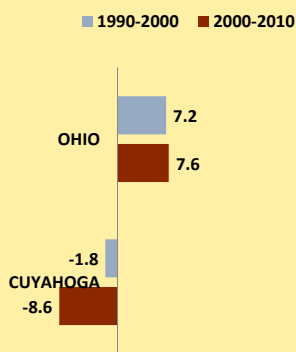

CUYAHOGA COUNTY AND OHIO POPULATION CHANGES: Age 65+ 1990 - 2010

Age 65+ Population

% of Population Age 65+

% Change in Age 65+ Population

% Change in Proportion of Population Age 65+