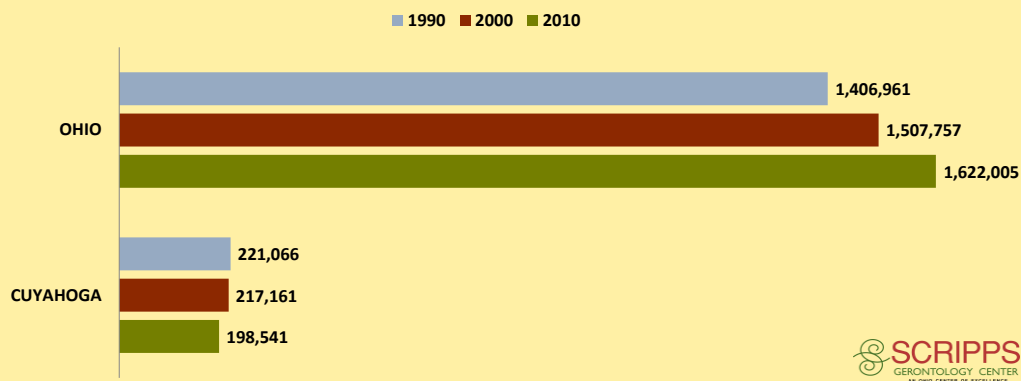

CUYAHOGA COUNTY AND OHIO POPULATION CHANGES: Age 65+ 1990 - 2010

Age 65+ Population

% of Population Age 65+

% Change in Age 65+ Population

% Change in Proportion of Population Age 65+