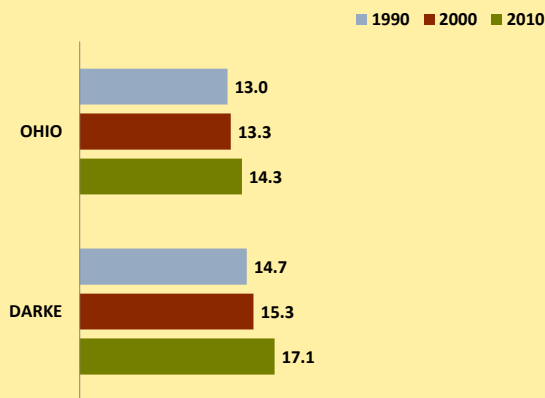

DARKE COUNTY AND OHIO POPULATION CHANGES: Age 65+ 1990 - 2010

Age 65+ Population

% of Population Age 65+

% Change in Age 65+ Population

% Change in Proportion of Population Age 65+