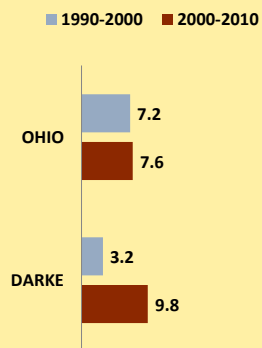

DARKE COUNTY AND OHIO POPULATION CHANGES: Age 65+ 1990 - 2010

Age 65+ Population

% of Population Age 65+

% Change in Age 65+ Population

% Change in Proportion of Population Age 65+