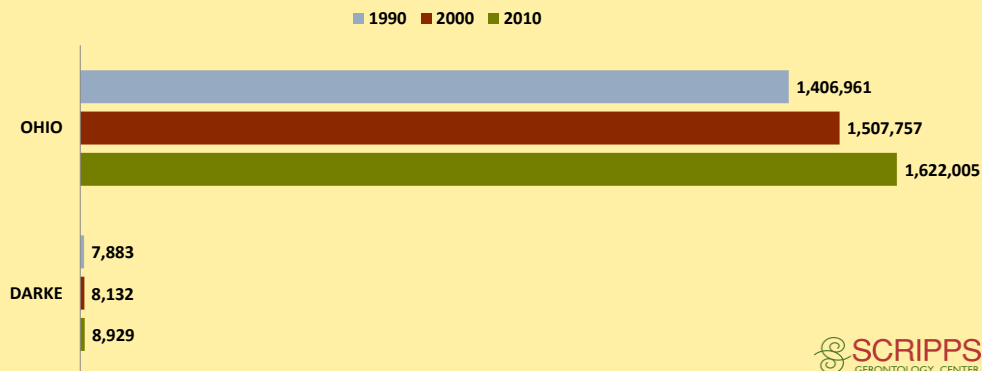

DARKE COUNTY AND OHIO POPULATION CHANGES: Age 65+ 1990 - 2010

Age 65+ Population

% of Population Age 65+

% Change in Age 65+ Population

% Change in Proportion of Population Age 65+