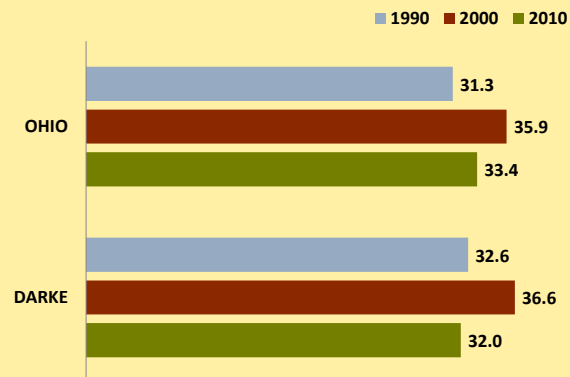

DARKE COUNTY AND OHIO POPULATION CHANGES: Age 75-84 1990 - 2010

Age 75-84 Population

Age 75-84 Population as % of Age 65+ Population

% of Age 75-84 Population Who Are Women

% Change in Age 75-84 Population

% Change in Proportion of Age 65+ Population Who Are Age 75-84

% Change in Proportion of Age 75-84 Population Who Are Women