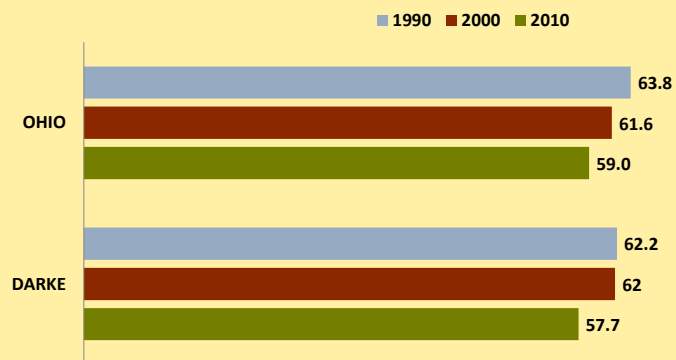

DARKE COUNTY AND OHIO POPULATION CHANGES: Age 75-84 1990 - 2010

Age 75-84 Population

Age 75-84 Population as % of Age 65+ Population

% of Age 75-84 Population Who Are Women

% Change in Age 75-84 Population

% Change in Proportion of Age 65+ Population Who Are Age 75-84

% Change in Proportion of Age 75-84 Population Who Are Women