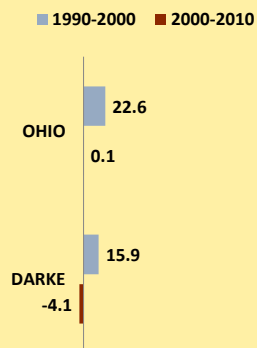

DARKE COUNTY AND OHIO POPULATION CHANGES: Age 75-84 1990 - 2010

Age 75-84 Population

Age 75-84 Population as % of Age 65+ Population

% of Age 75-84 Population Who Are Women

% Change in Age 75-84 Population

% Change in Proportion of Age 65+ Population Who Are Age 75-84

% Change in Proportion of Age 75-84 Population Who Are Women