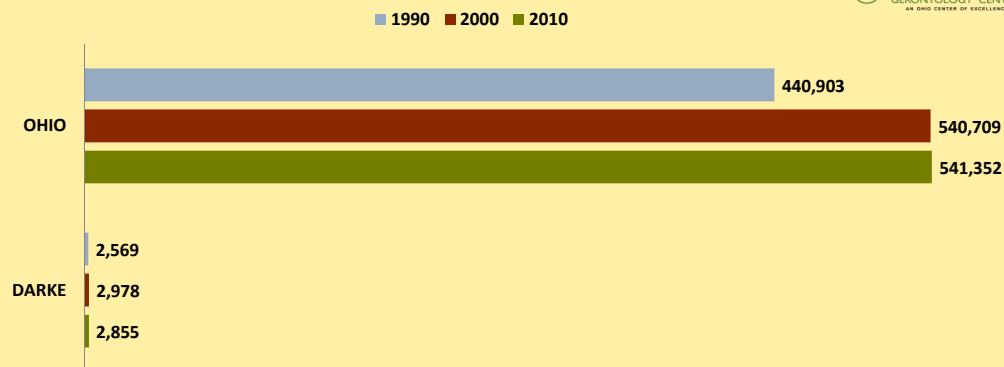

DARKE COUNTY AND OHIO POPULATION CHANGES: Age 75-84 1990 - 2010

Age 75-84 Population

Age 75-84 Population as % of Age 65+ Population

% of Age 75-84 Population Who Are Women

% Change in Age 75-84 Population

% Change in Proportion of Age 65+ Population Who Are Age 75-84

% Change in Proportion of Age 75-84 Population Who Are Women