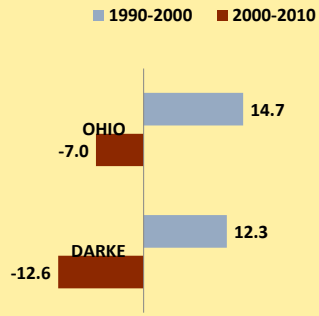

DARKE COUNTY AND OHIO POPULATION CHANGES: Age 75-84 1990 - 2010

Age 75-84 Population

Age 75-84 Population as % of Age 65+ Population

% of Age 75-84 Population Who Are Women

% Change in Age 75-84 Population

% Change in Proportion of Age 65+ Population Who Are Age 75-84

% Change in Proportion of Age 75-84 Population Who Are Women