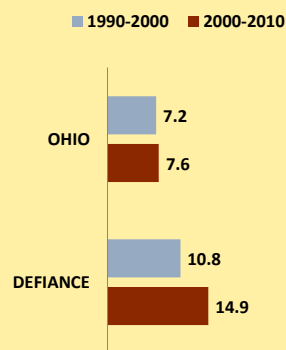

DEFIANCE COUNTY AND OHIO POPULATION CHANGES: Age 65+ 1990 - 2010

Age 65+ Population

% of Population Age 65+

% Change in Age 65+ Population

% Change in Proportion of Population Age 65+