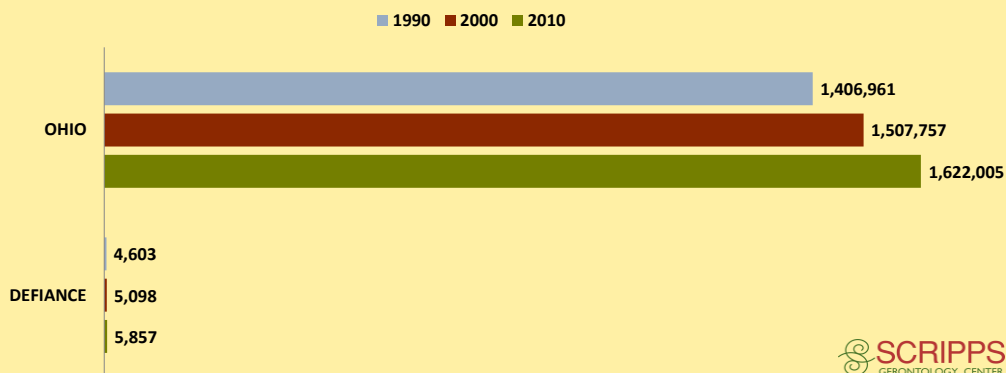

DEFIANCE COUNTY AND OHIO POPULATION CHANGES: Age 65+ 1990 - 2010

Age 65+ Population

% of Population Age 65+

% Change in Age 65+ Population

% Change in Proportion of Population Age 65+