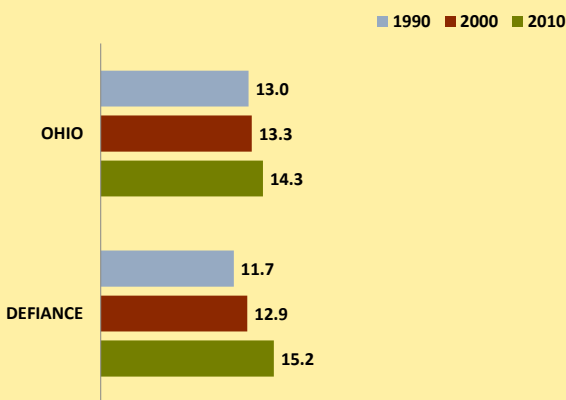

DEFIANCE COUNTY AND OHIO POPULATION CHANGES: Age 65+ 1990 - 2010

Age 65+ Population

% of Population Age 65+

% Change in Age 65+ Population

% Change in Proportion of Population Age 65+