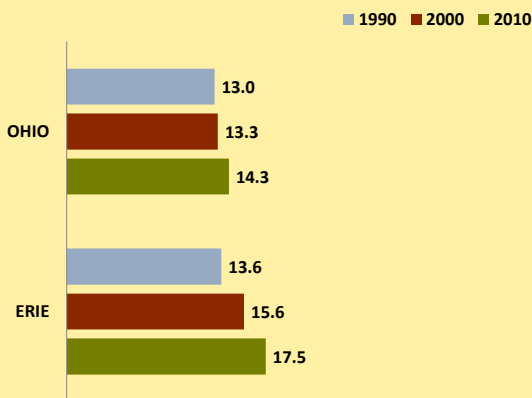

ERIE COUNTY AND OHIO POPULATION CHANGES: Age 65+ 1990 - 2010

Age 65+ Population

% of Population Age 65+

% Change in Age 65+ Population

% Change in Proportion of Population Age 65+