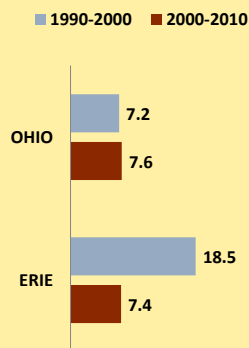

ERIE COUNTY AND OHIO POPULATION CHANGES: Age 65+ 1990 - 2010

Age 65+ Population

% of Population Age 65+

% Change in Age 65+ Population

% Change in Proportion of Population Age 65+