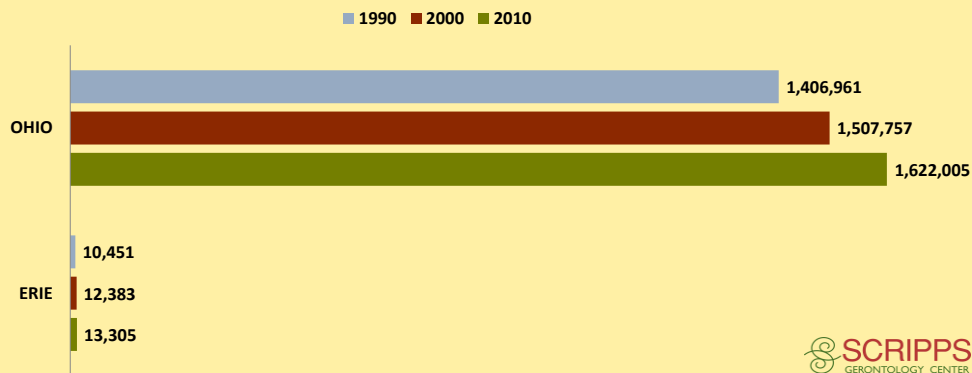

ERIE COUNTY AND OHIO POPULATION CHANGES: Age 65+ 1990 - 2010

Age 65+ Population

% of Population Age 65+

% Change in Age 65+ Population

% Change in Proportion of Population Age 65+