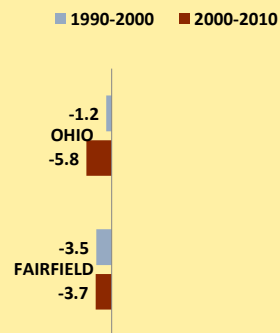

FAIRFIELD COUNTY AND OHIO POPULATION CHANGES: Age 85+ 1990 - 2010

Age 85+ Population
■ 1990 ■ 2000 ■ 2010

% Change in Age 85+ Population

■ 1990-2000 ■ 2000-2010

Age 85+ Population as % of Age 65+ Population

■ 1990 ■ 2000 ■ 2010

% of Age 85+ Population Who Are women

■ 1990 ■ 2000 ■ 2010

% of Population Aged 85+

% Change in Proportion of Age 65+ Population Who Are Age 85+

% Change in Proportion of Age 85+ Who Are Women

% Change in Total Population Aged 85+