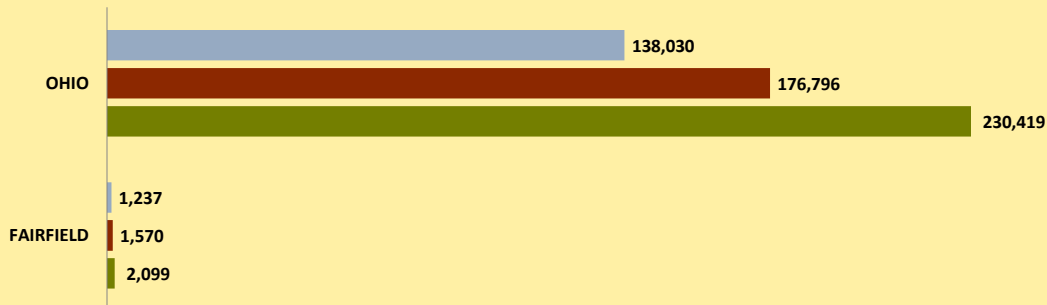

FAIRFIELD COUNTY AND OHIO POPULATION CHANGES: Age 85+ 1990 - 2010

Age 85+ Population
■ 1990 ■ 2000 ■ 2010

% Change in Age 85+ Population

■ 1990-2000 ■ 2000-2010

Age 85+ Population as % of Age 65+ Population

■ 1990 ■ 2000 ■ 2010

% of Age 85+ Population Who Are women

■ 1990 ■ 2000 ■ 2010

% of Population Aged 85+

% Change in Proportion of Age 65+ Population Who Are Age 85+

% Change in Proportion of Age 85+ Who Are Women

% Change in Total Population Aged 85+