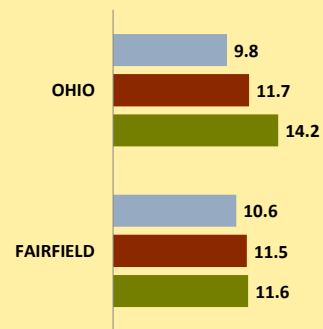

FAIRFIELD COUNTY AND OHIO POPULATION CHANGES: Age 85+ 1990 - 2010

Age 85+ Population
■ 1990 ■ 2000 ■ 2010

% Change in Age 85+ Population

■ 1990-2000 ■ 2000-2010

Age 85+ Population as % of Age 65+ Population

■ 1990 ■ 2000 ■ 2010

% of Age 85+ Population Who Are women

■ 1990 ■ 2000 ■ 2010

% of Population Aged 85+

% Change in Proportion of Age 65+ Population Who Are Age 85+

% Change in Proportion of Age 85+ Who Are Women

% Change in Total Population Aged 85+