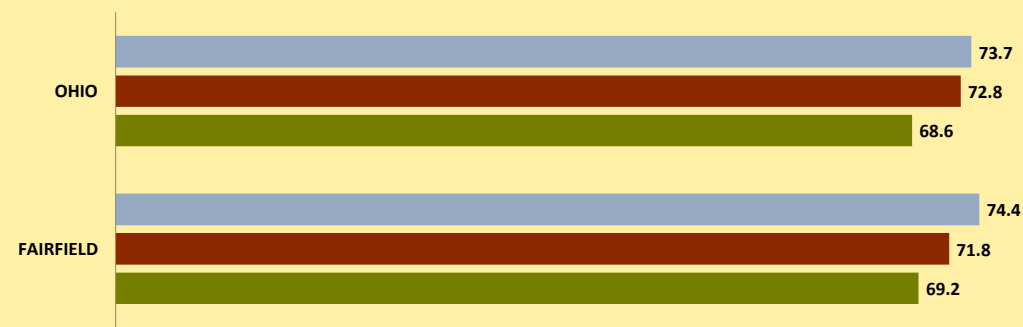

FAIRFIELD COUNTY AND OHIO POPULATION CHANGES: Age 85+ 1990 - 2010

Age 85+ Population
■ 1990 ■ 2000 ■ 2010

% Change in Age 85+ Population

■ 1990-2000 ■ 2000-2010

Age 85+ Population as % of Age 65+ Population

■ 1990 ■ 2000 ■ 2010

% of Age 85+ Population Who Are women

■ 1990 ■ 2000 ■ 2010

% of Population Aged 85+

% Change in Proportion of Age 65+ Population Who Are Age 85+

% Change in Proportion of Age 85+ Who Are Women

% Change in Total Population Aged 85+