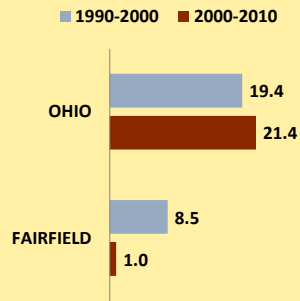

FAIRFIELD COUNTY AND OHIO POPULATION CHANGES: Age 85+ 1990 - 2010

Age 85+ Population
■ 1990 ■ 2000 ■ 2010

% Change in Age 85+ Population

■ 1990-2000 ■ 2000-2010

Age 85+ Population as % of Age 65+ Population

■ 1990 ■ 2000 ■ 2010

% of Age 85+ Population Who Are women

■ 1990 ■ 2000 ■ 2010

% of Population Aged 85+

% Change in Proportion of Age 65+ Population Who Are Age 85+

% Change in Proportion of Age 85+ Who Are Women

% Change in Total Population Aged 85+