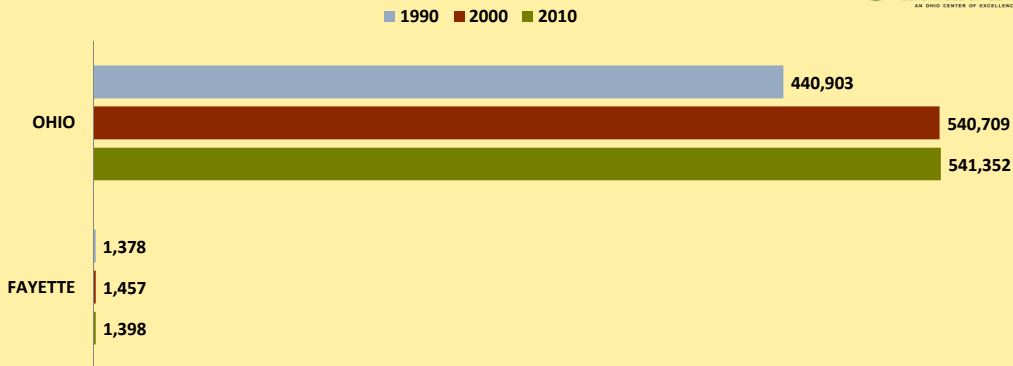

# FAYETTE COUNTY AND OHIO POPULATION CHANGES: Age 75-84 1990 - 2010

Age 75-84 Population

Age 75-84 Population as % of Age 65+ Population

% of Age 75-84 Population Who Are Women

% Change in Age 75-84 Population

### % Change in Proportion of Age 65+ Population Who Are Age 75-84

### % Change in Proportion of Age 75-84 Population Who Are Women