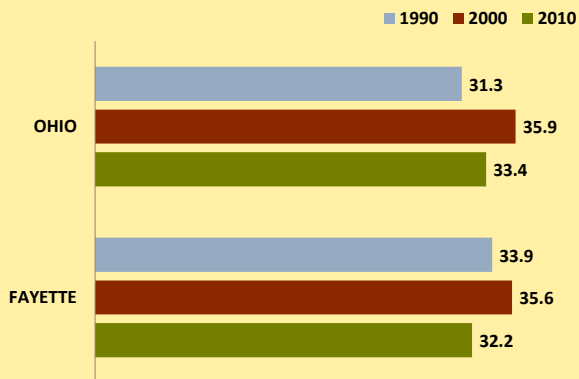

# FAYETTE COUNTY AND OHIO POPULATION CHANGES: Age 75-84 1990 - 2010

Age 75-84 Population

Age 75-84 Population as % of Age 65+ Population

% of Age 75-84 Population Who Are Women

% Change in Age 75-84 Population

### % Change in Proportion of Age 65+ Population Who Are Age 75-84

### % Change in Proportion of Age 75-84 Population Who Are Women