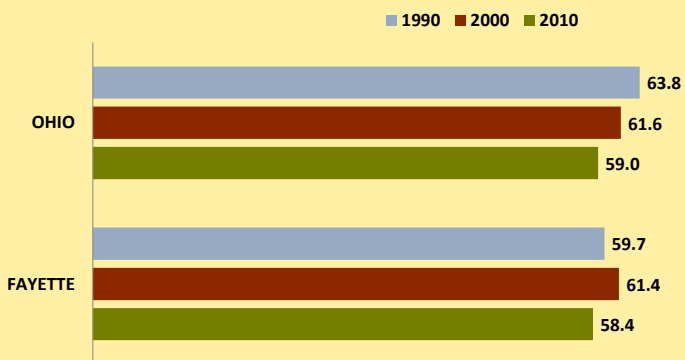

# FAYETTE COUNTY AND OHIO POPULATION CHANGES: Age 75-84 1990 - 2010

Age 75-84 Population

Age 75-84 Population as % of Age 65+ Population

% of Age 75-84 Population Who Are Women

% Change in Age 75-84 Population

### % Change in Proportion of Age 65+ Population Who Are Age 75-84

### % Change in Proportion of Age 75-84 Population Who Are Women