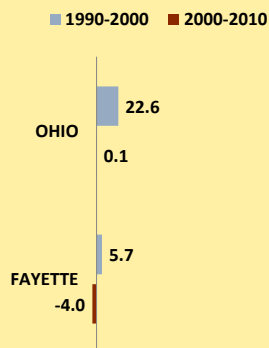

# FAYETTE COUNTY AND OHIO POPULATION CHANGES: Age 75-84 1990 - 2010

Age 75-84 Population

Age 75-84 Population as % of Age 65+ Population

% of Age 75-84 Population Who Are Women

% Change in Age 75-84 Population

### % Change in Proportion of Age 65+ Population Who Are Age 75-84

### % Change in Proportion of Age 75-84 Population Who Are Women