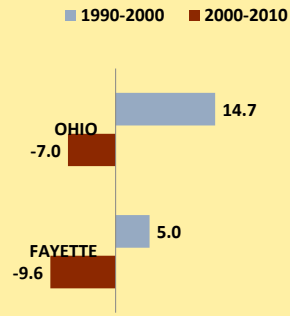

# FAYETTE COUNTY AND OHIO POPULATION CHANGES: Age 75-84 1990 - 2010

Age 75-84 Population

Age 75-84 Population as % of Age 65+ Population

% of Age 75-84 Population Who Are Women

% Change in Age 75-84 Population

### % Change in Proportion of Age 65+ Population Who Are Age 75-84

### % Change in Proportion of Age 75-84 Population Who Are Women