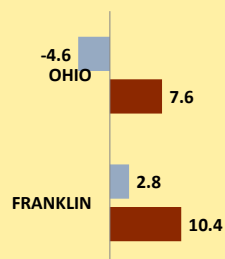

# FRANKLIN COUNTY AND OHIO POPULATION CHANGES: Age 65-74 1990 - 2010

Age 65 - 74 Population

■ 1990 ■ 2000 ■ 2010

Age 65-74 Population as % of 65+ Population

■ 1990 ■ 2000 ■ 2010

Of Age 65-74 Population, % Women

■ 1990 ■ 2000 ■ 2010

% Change in Age 65-74 Population

■ 1990-2000 ■ 2000-2010

### % Change in Proportion of Age 65+ Population who are Age 65-74