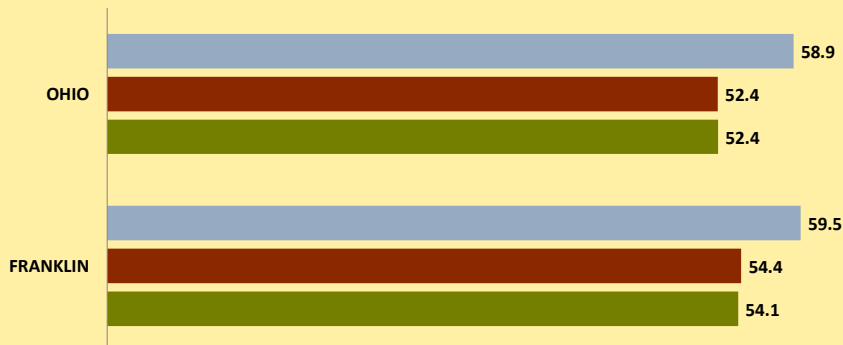

# FRANKLIN COUNTY AND OHIO POPULATION CHANGES: Age 65-74 1990 - 2010

Age 65 - 74 Population

■ 1990 ■ 2000 ■ 2010

Age 65-74 Population as % of 65+ Population

■ 1990 ■ 2000 ■ 2010

Of Age 65-74 Population, % Women

■ 1990 ■ 2000 ■ 2010

% Change in Age 65-74 Population

■ 1990-2000 ■ 2000-2010

### % Change in Proportion of Age 65+ Population who are Age 65-74