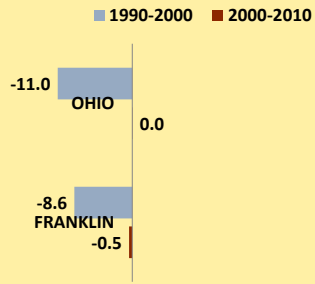

# FRANKLIN COUNTY AND OHIO POPULATION CHANGES: Age 65-74 1990 - 2010

Age 65 - 74 Population

■ 1990 ■ 2000 ■ 2010

Age 65-74 Population as % of 65+ Population

■ 1990 ■ 2000 ■ 2010

Of Age 65-74 Population, % Women

■ 1990 ■ 2000 ■ 2010

% Change in Age 65-74 Population

■ 1990-2000 ■ 2000-2010

### % Change in Proportion of Age 65+ Population who are Age 65-74