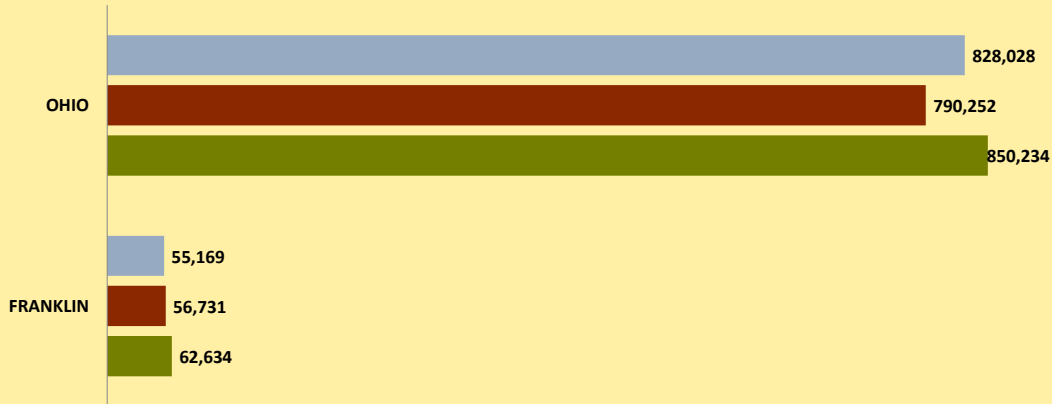

# FRANKLIN COUNTY AND OHIO POPULATION CHANGES: Age 65-74 1990 - 2010

Age 65 - 74 Population

■ 1990 ■ 2000 ■ 2010

Age 65-74 Population as % of 65+ Population

■ 1990 ■ 2000 ■ 2010

Of Age 65-74 Population, % Women

■ 1990 ■ 2000 ■ 2010

% Change in Age 65-74 Population

■ 1990-2000 ■ 2000-2010

### % Change in Proportion of Age 65+ Population who are Age 65-74