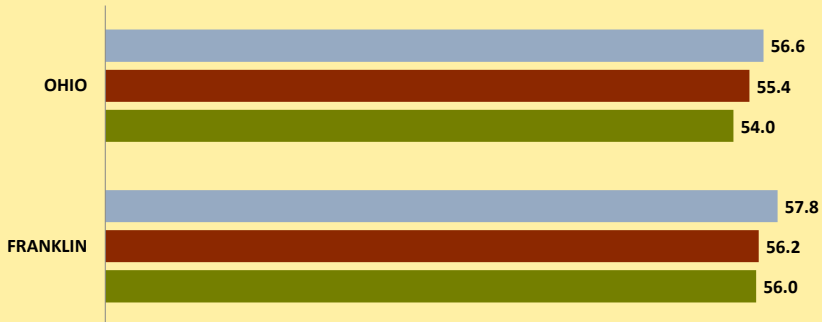

# FRANKLIN COUNTY AND OHIO POPULATION CHANGES: Age 65-74 1990 - 2010

Age 65 - 74 Population

■ 1990 ■ 2000 ■ 2010

Age 65-74 Population as % of 65+ Population

■ 1990 ■ 2000 ■ 2010

Of Age 65-74 Population, % Women

■ 1990 ■ 2000 ■ 2010

% Change in Age 65-74 Population

■ 1990-2000 ■ 2000-2010

### % Change in Proportion of Age 65+ Population who are Age 65-74