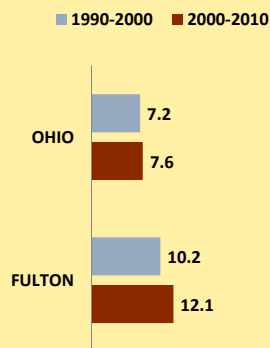

FULTON COUNTY AND OHIO POPULATION CHANGES: Age 65+ 1990 - 2010

Age 65+ Population

% of Population Age 65+

% Change in Age 65+ Population

% Change in Proportion of Population Age 65+