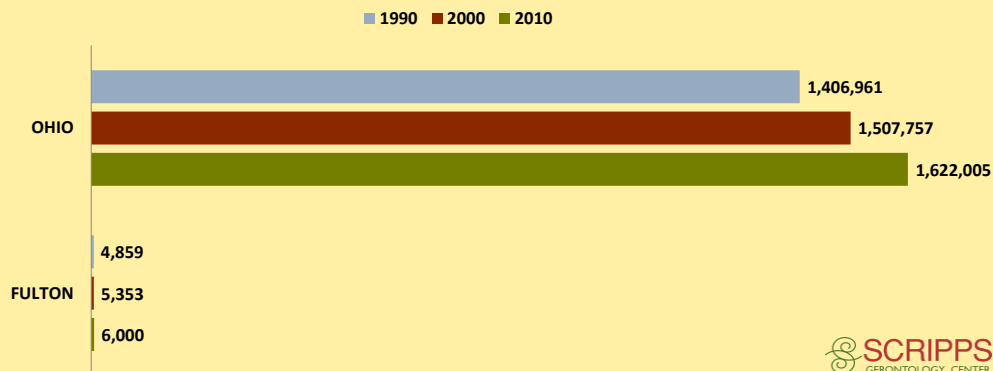

FULTON COUNTY AND OHIO POPULATION CHANGES: Age 65+ 1990 - 2010

Age 65+ Population

% of Population Age 65+

% Change in Age 65+ Population

% Change in Proportion of Population Age 65+