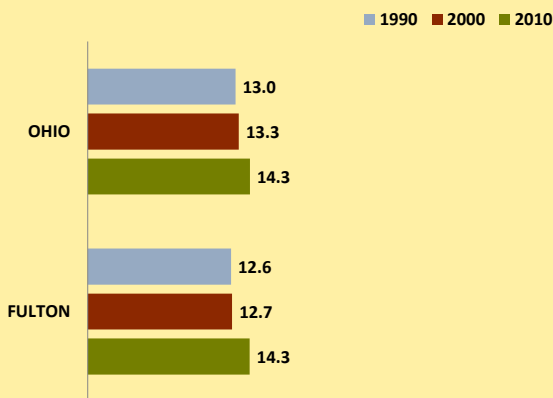

FULTON COUNTY AND OHIO POPULATION CHANGES: Age 65+ 1990 - 2010

Age 65+ Population

% of Population Age 65+

% Change in Age 65+ Population

% Change in Proportion of Population Age 65+