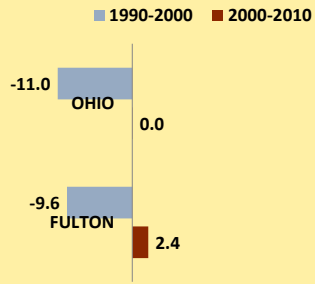

FULTON COUNTY AND OHIO POPULATION CHANGES: Age 65-74 1990 - 2010

Age 65 - 74 Population

Age 65-74 Population as % of 65+ Population

Of Age 65-74 Population, % Women

% Change in Age 65-74 Population

% Change in Proportion of Age 65+ Population who are Age 65-74

% Change in Proportion of 65-74 Population Who Are Women