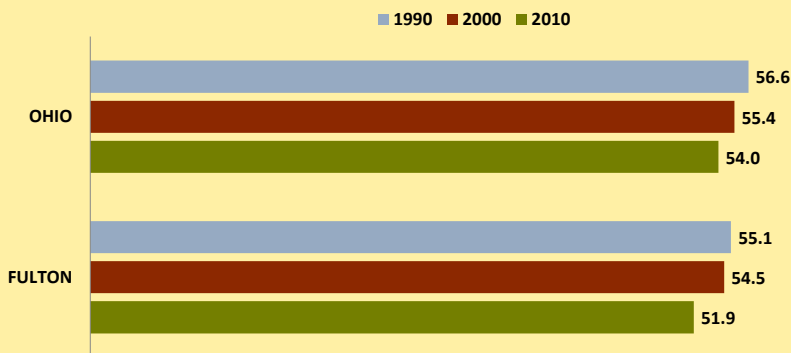

FULTON COUNTY AND OHIO POPULATION CHANGES: Age 65-74 1990 - 2010

Age 65 - 74 Population

Age 65-74 Population as % of 65+ Population

Of Age 65-74 Population, % Women

% Change in Age 65-74 Population

% Change in Proportion of Age 65+ Population who are Age 65-74

% Change in Proportion of 65-74 Population Who Are Women