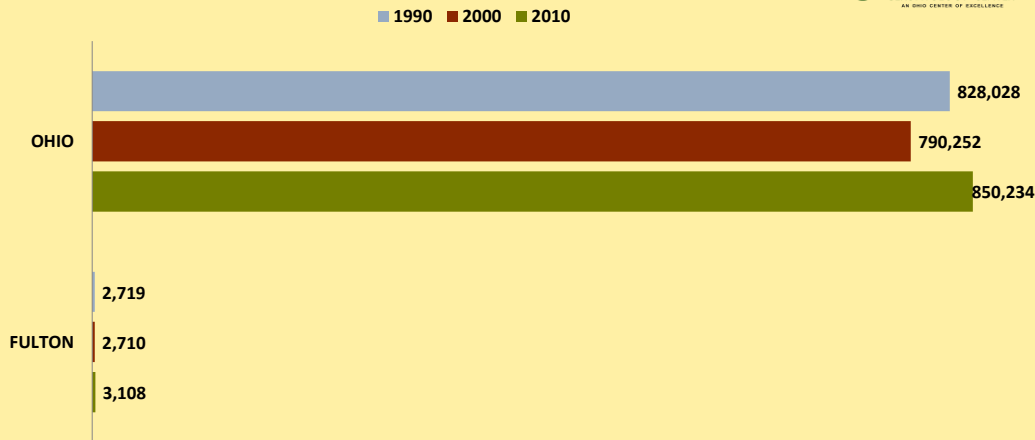

FULTON COUNTY AND OHIO POPULATION CHANGES: Age 65-74 1990 - 2010

Age 65 - 74 Population

Age 65-74 Population as % of 65+ Population

Of Age 65-74 Population, % Women

% Change in Age 65-74 Population

% Change in Proportion of Age 65+ Population who are Age 65-74

% Change in Proportion of 65-74 Population Who Are Women