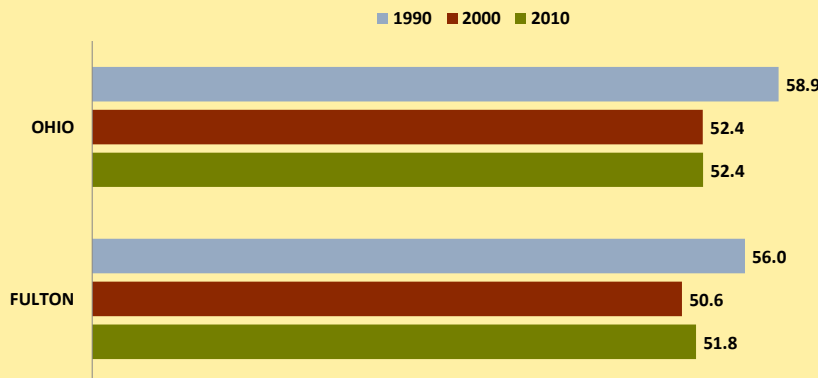

FULTON COUNTY AND OHIO POPULATION CHANGES: Age 65-74 1990 - 2010

Age 65 - 74 Population

Age 65-74 Population as % of 65+ Population

Of Age 65-74 Population, % Women

% Change in Age 65-74 Population

% Change in Proportion of Age 65+ Population who are Age 65-74

% Change in Proportion of 65-74 Population Who Are Women