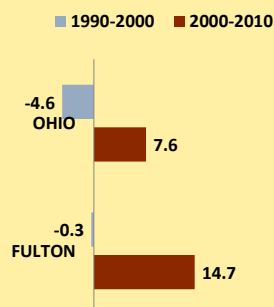

FULTON COUNTY AND OHIO POPULATION CHANGES: Age 65-74 1990 - 2010

Age 65 - 74 Population

Age 65-74 Population as % of 65+ Population

Of Age 65-74 Population, % Women

% Change in Age 65-74 Population

% Change in Proportion of Age 65+ Population who are Age 65-74

% Change in Proportion of 65-74 Population Who Are Women