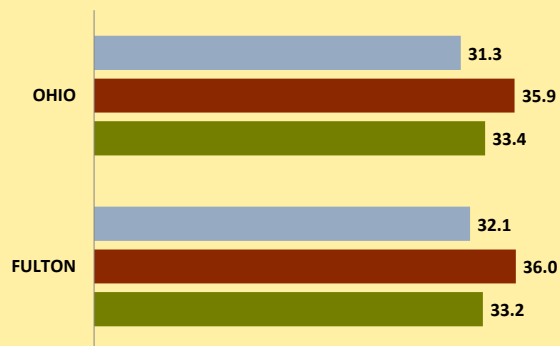

FULTON COUNTY AND OHIO POPULATION CHANGES: Age 75-84 1990 - 2010

Age 75-84 Population

1990 2000 2010

Age 75-84 Population as % of Age 65+ Population

1990 2000 2010

% of Age 75-84 Population Who Are Women

1990 2000 2010

% Change in Age 75-84 Population

1990-2000 2000-2010

% Change in Proportion of Age 65+ Population Who Are Age 75-84

% Change in Proportion of Age 75-84 Population Who Are Women