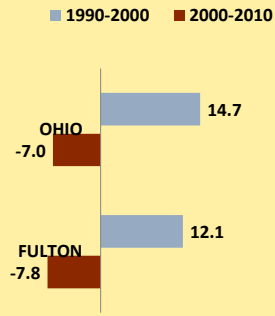

FULTON COUNTY AND OHIO POPULATION CHANGES: Age 75-84 1990 - 2010

Age 75-84 Population

1990 2000 2010

Age 75-84 Population as % of Age 65+ Population

1990 2000 2010

% of Age 75-84 Population Who Are Women

1990 2000 2010

% Change in Age 75-84 Population

1990-2000 2000-2010

% Change in Proportion of Age 65+ Population Who Are Age 75-84

% Change in Proportion of Age 75-84 Population Who Are Women