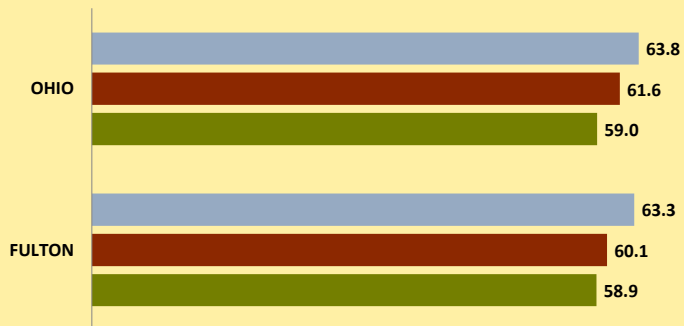

FULTON COUNTY AND OHIO POPULATION CHANGES: Age 75-84 1990 - 2010

Age 75-84 Population

1990 2000 2010

Age 75-84 Population as % of Age 65+ Population

1990 2000 2010

% of Age 75-84 Population Who Are Women

1990 2000 2010

% Change in Age 75-84 Population

1990-2000 2000-2010

% Change in Proportion of Age 65+ Population Who Are Age 75-84

% Change in Proportion of Age 75-84 Population Who Are Women