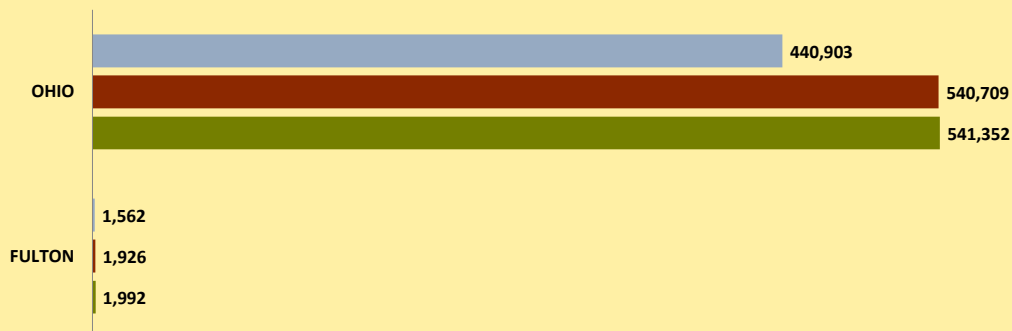

FULTON COUNTY AND OHIO POPULATION CHANGES: Age 75-84 1990 - 2010

Age 75-84 Population

1990 2000 2010

Age 75-84 Population as % of Age 65+ Population

1990 2000 2010

% of Age 75-84 Population Who Are Women

1990 2000 2010

% Change in Age 75-84 Population

1990-2000 2000-2010

% Change in Proportion of Age 65+ Population Who Are Age 75-84

% Change in Proportion of Age 75-84 Population Who Are Women