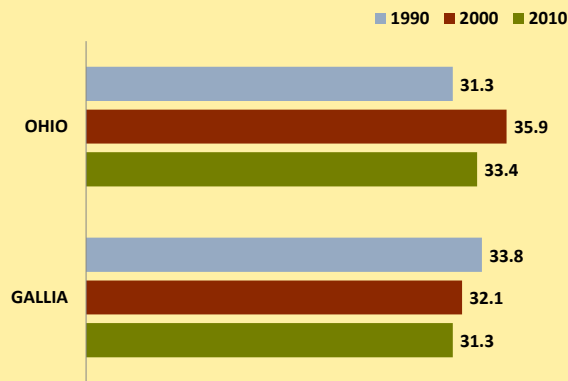

GALLIA COUNTY AND OHIO POPULATION CHANGES: Age 75-84 1990 - 2010

Age 75-84 Population

Age 75-84 Population as % of Age 65+ Population

% of Age 75-84 Population Who Are Women

% Change in Age 75-84 Population

% Change in Proportion of Age 65+ Population Who Are Age 75-84

% Change in Proportion of Age 75-84 Population Who Are Women