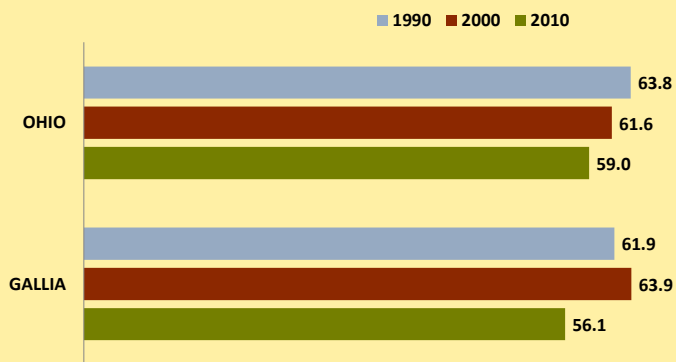

GALLIA COUNTY AND OHIO POPULATION CHANGES: Age 75-84 1990 - 2010

Age 75-84 Population

Age 75-84 Population as % of Age 65+ Population

% of Age 75-84 Population Who Are Women

% Change in Age 75-84 Population

% Change in Proportion of Age 65+ Population Who Are Age 75-84

% Change in Proportion of Age 75-84 Population Who Are Women