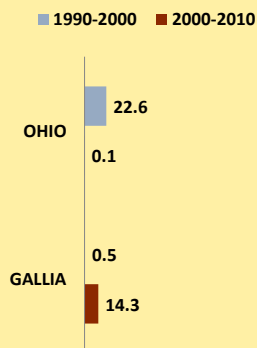

GALLIA COUNTY AND OHIO POPULATION CHANGES: Age 75-84 1990 - 2010

Age 75-84 Population

Age 75-84 Population as % of Age 65+ Population

% of Age 75-84 Population Who Are Women

% Change in Age 75-84 Population

% Change in Proportion of Age 65+ Population Who Are Age 75-84

% Change in Proportion of Age 75-84 Population Who Are Women