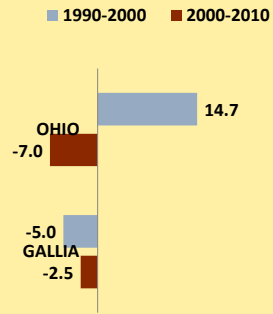

GALLIA COUNTY AND OHIO POPULATION CHANGES: Age 75-84 1990 - 2010

Age 75-84 Population

Age 75-84 Population as % of Age 65+ Population

% of Age 75-84 Population Who Are Women

% Change in Age 75-84 Population

% Change in Proportion of Age 65+ Population Who Are Age 75-84

% Change in Proportion of Age 75-84 Population Who Are Women