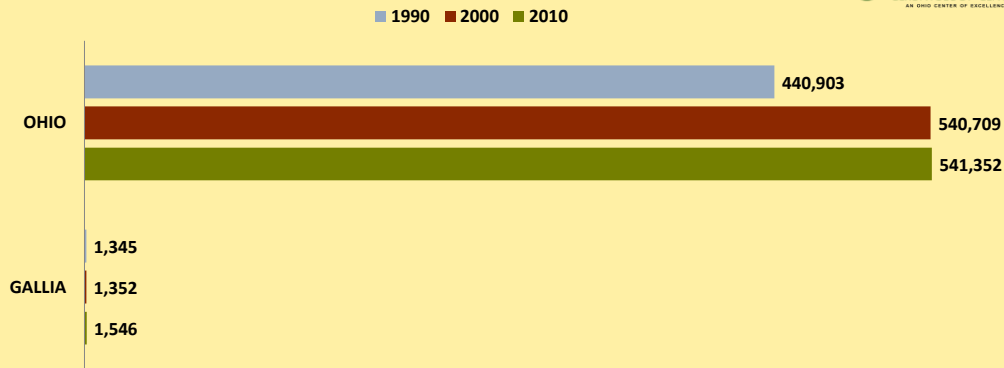

GALLIA COUNTY AND OHIO POPULATION CHANGES: Age 75-84 1990 - 2010

Age 75-84 Population

Age 75-84 Population as % of Age 65+ Population

% of Age 75-84 Population Who Are Women

% Change in Age 75-84 Population

% Change in Proportion of Age 65+ Population Who Are Age 75-84

% Change in Proportion of Age 75-84 Population Who Are Women