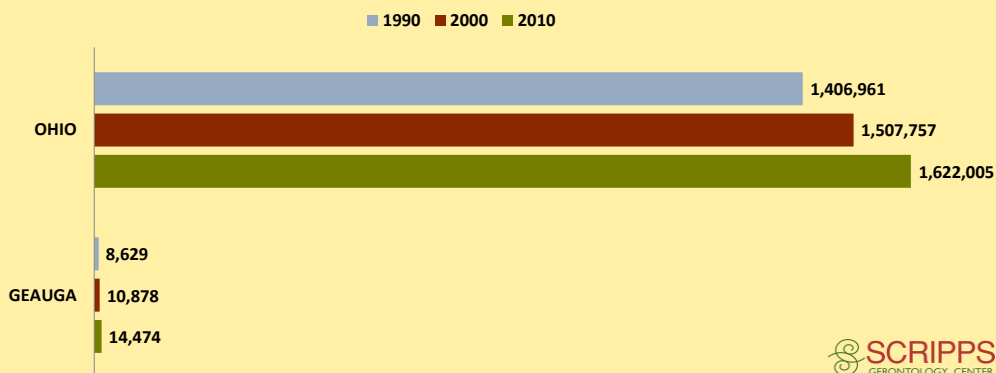

GEAUGA COUNTY AND OHIO POPULATION CHANGES: Age 65+ 1990 - 2010

Age 65+ Population

% of Population Age 65+

% Change in Age 65+ Population

% Change in Proportion of Population Age 65+