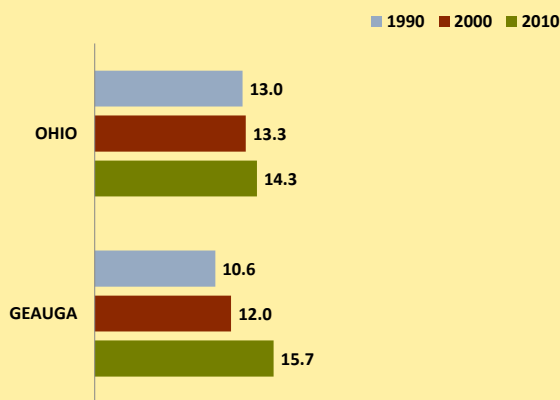

GEAUGA COUNTY AND OHIO POPULATION CHANGES: Age 65+ 1990 - 2010

Age 65+ Population

% of Population Age 65+

% Change in Age 65+ Population

% Change in Proportion of Population Age 65+