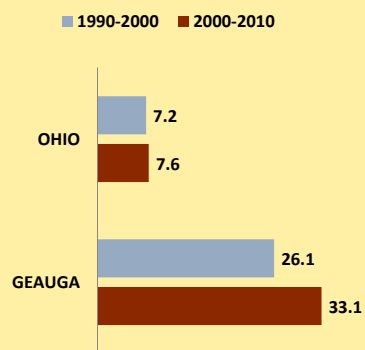

GEAUGA COUNTY AND OHIO POPULATION CHANGES: Age 65+ 1990 - 2010

Age 65+ Population

% of Population Age 65+

% Change in Age 65+ Population

% Change in Proportion of Population Age 65+