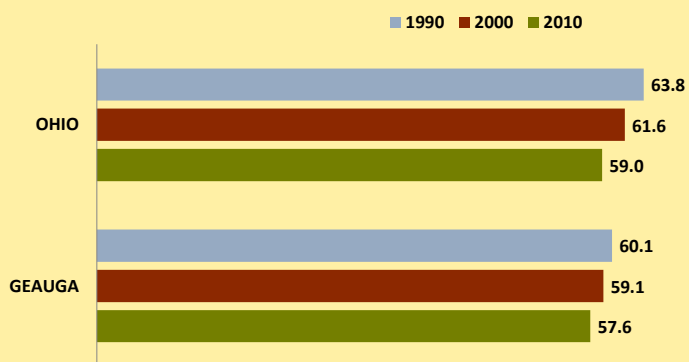

GEAUGA COUNTY AND OHIO POPULATION CHANGES: Age 75-84 1990 - 2010

Age 75-84 Population

Age 75-84 Population as % of Age 65+ Population

% of Age 75-84 Population Who Are Women

% Change in Age 75-84 Population

% Change in Proportion of Age 65+ Population Who Are Age 75-84

% Change in Proportion of Age 75-84 Population Who Are Women