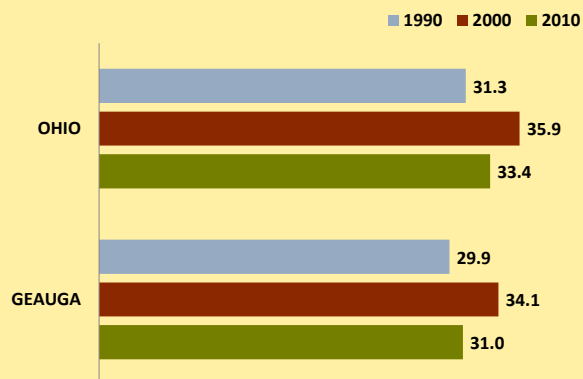

GEAUGA COUNTY AND OHIO POPULATION CHANGES: Age 75-84 1990 - 2010

Age 75-84 Population

Age 75-84 Population as % of Age 65+ Population

% of Age 75-84 Population Who Are Women

% Change in Age 75-84 Population

% Change in Proportion of Age 65+ Population Who Are Age 75-84

% Change in Proportion of Age 75-84 Population Who Are Women