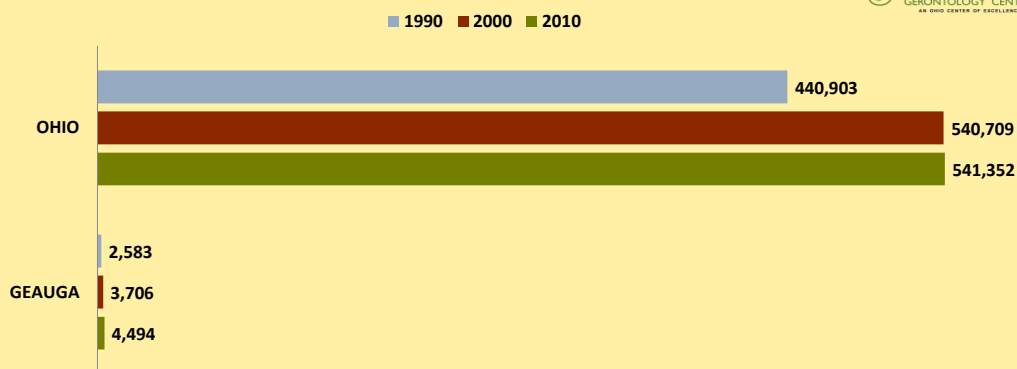

GEAUGA COUNTY AND OHIO POPULATION CHANGES: Age 75-84 1990 - 2010

Age 75-84 Population

Age 75-84 Population as % of Age 65+ Population

% of Age 75-84 Population Who Are Women

% Change in Age 75-84 Population

% Change in Proportion of Age 65+ Population Who Are Age 75-84

% Change in Proportion of Age 75-84 Population Who Are Women