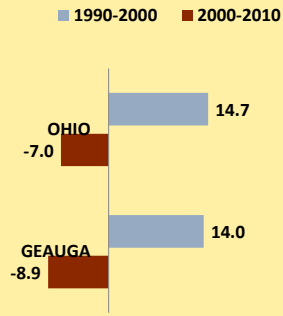

GEAUGA COUNTY AND OHIO POPULATION CHANGES: Age 75-84 1990 - 2010

Age 75-84 Population

Age 75-84 Population as % of Age 65+ Population

% of Age 75-84 Population Who Are Women

% Change in Age 75-84 Population

% Change in Proportion of Age 65+ Population Who Are Age 75-84

% Change in Proportion of Age 75-84 Population Who Are Women