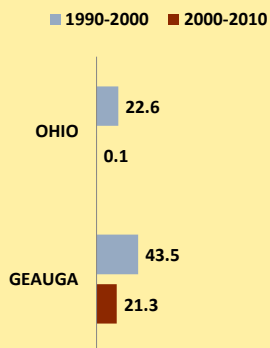

GEAUGA COUNTY AND OHIO POPULATION CHANGES: Age 75-84 1990 - 2010

Age 75-84 Population

Age 75-84 Population as % of Age 65+ Population

% of Age 75-84 Population Who Are Women

% Change in Age 75-84 Population

% Change in Proportion of Age 65+ Population Who Are Age 75-84

% Change in Proportion of Age 75-84 Population Who Are Women