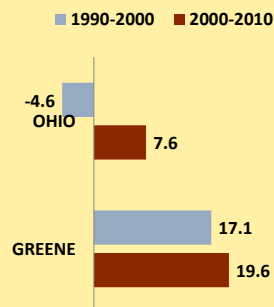

# GREENE COUNTY AND OHIO POPULATION CHANGES: Age 65-74 1990 - 2010

Age 65 - 74 Population

Age 65-74 Population as % of 65+ Population

Of Age 65-74 Population, % Women

% Change in Age 65-74 Population

### % Change in Proportion of Age 65+ Population who are Age 65-74

### % Change in Proportion of 65-74 Population Who Are Women