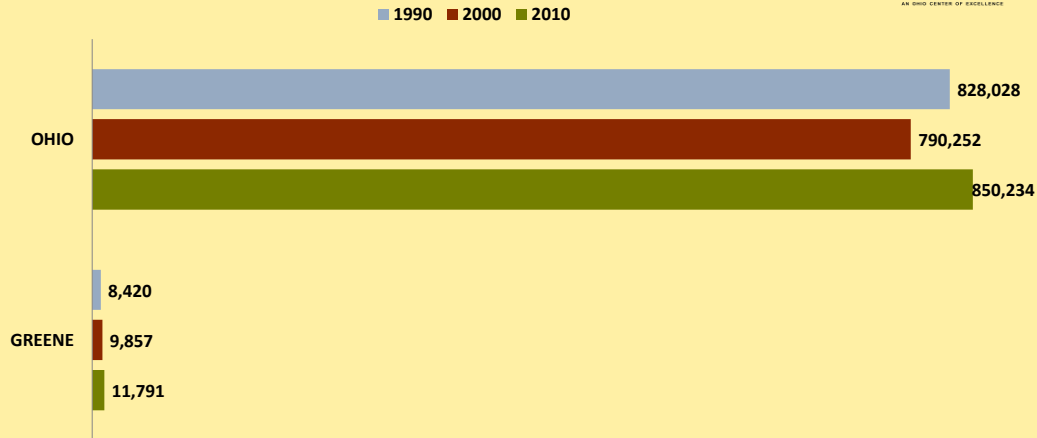

# GREENE COUNTY AND OHIO POPULATION CHANGES: Age 65-74 1990 - 2010

Age 65 - 74 Population

Age 65-74 Population as % of 65+ Population

Of Age 65-74 Population, % Women

% Change in Age 65-74 Population

### % Change in Proportion of Age 65+ Population who are Age 65-74

### % Change in Proportion of 65-74 Population Who Are Women