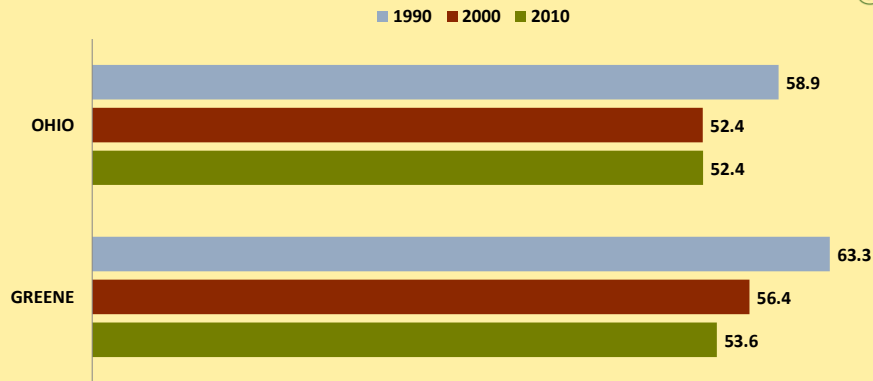

# GREENE COUNTY AND OHIO POPULATION CHANGES: Age 65-74 1990 - 2010

Age 65 - 74 Population

Age 65-74 Population as % of 65+ Population

Of Age 65-74 Population, % Women

% Change in Age 65-74 Population

### % Change in Proportion of Age 65+ Population who are Age 65-74

### % Change in Proportion of 65-74 Population Who Are Women