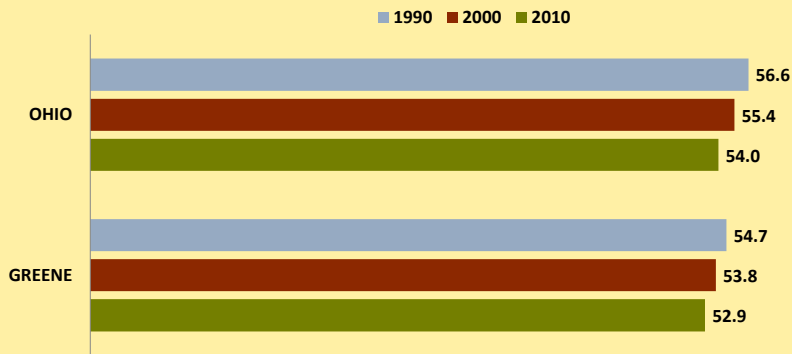

# GREENE COUNTY AND OHIO POPULATION CHANGES: Age 65-74 1990 - 2010

Age 65 - 74 Population

Age 65-74 Population as % of 65+ Population

Of Age 65-74 Population, % Women

% Change in Age 65-74 Population

### % Change in Proportion of Age 65+ Population who are Age 65-74

### % Change in Proportion of 65-74 Population Who Are Women