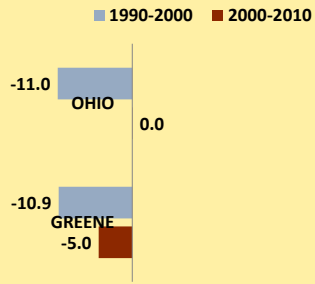

# GREENE COUNTY AND OHIO POPULATION CHANGES: Age 65-74 1990 - 2010

Age 65 - 74 Population

Age 65-74 Population as % of 65+ Population

Of Age 65-74 Population, % Women

% Change in Age 65-74 Population

### % Change in Proportion of Age 65+ Population who are Age 65-74

### % Change in Proportion of 65-74 Population Who Are Women