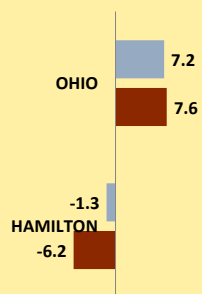

# HAMILTON COUNTY AND OHIO POPULATION CHANGES: Age 65+ 1990 - 2010

Age 65+ Population

1990 2000 2010

% of Population Age 65+

1990 2000 2010

% Change in Age 65+ Population

1990-2000 2000-2010

% Change in Proportion of Population Age 65+