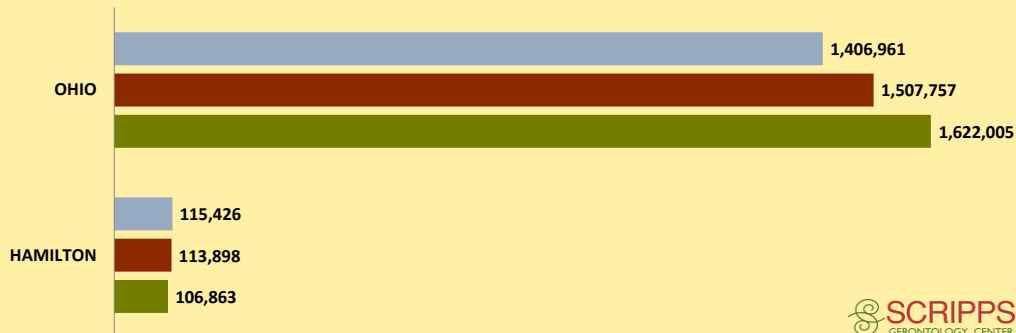

# HAMILTON COUNTY AND OHIO POPULATION CHANGES: Age 65+ 1990 - 2010

Age 65+ Population

1990 2000 2010

% of Population Age 65+

1990 2000 2010

% Change in Age 65+ Population

1990-2000 2000-2010

% Change in Proportion of Population Age 65+

1990-2000 2000-2010