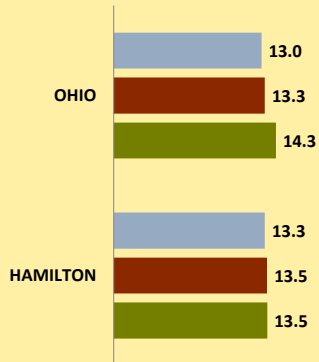

# HAMILTON COUNTY AND OHIO POPULATION CHANGES: Age 65+ 1990 - 2010

Age 65+ Population

1990 2000 2010

% of Population Age 65+

1990 2000 2010

% Change in Age 65+ Population

1990-2000 2000-2010

% Change in Proportion of Population Age 65+