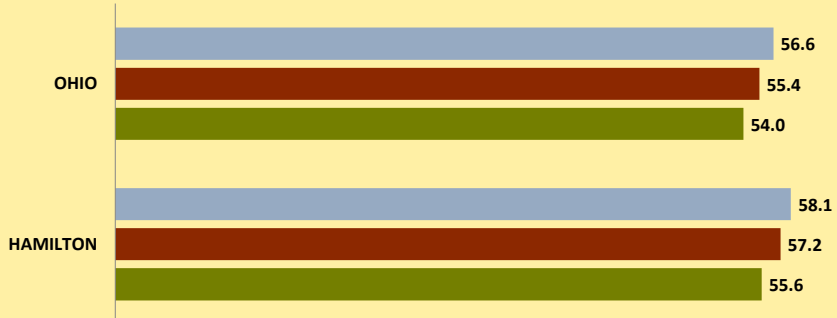

HAMILTON COUNTY AND OHIO POPULATION CHANGES: Age 65-74 1990 - 2010

Age 65 - 74 Population

1990 2000 2010

Age 65-74 Population as % of 65+ Population

1990 2000 2010

Of Age 65-74 Population, % Women

1990 2000 2010

% Change in Age 65-74 Population

1990-2000 2000-2010

% Change in Proportion of Age 65+ Population who are Age 65-74

% Change in Proportion of 65-74 Population Who Are Women