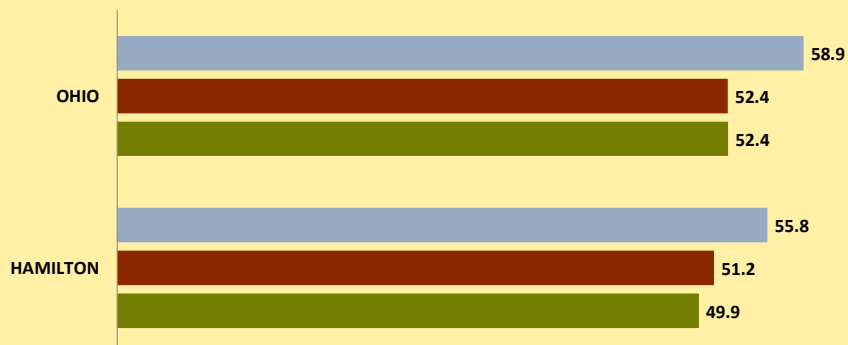

HAMILTON COUNTY AND OHIO POPULATION CHANGES: Age 65-74 1990 - 2010

Age 65 - 74 Population

1990 2000 2010

Age 65-74 Population as % of 65+ Population

1990 2000 2010

Of Age 65-74 Population, % Women

1990 2000 2010

% Change in Age 65-74 Population

1990-2000 2000-2010

% Change in Proportion of Age 65+ Population who are Age 65-74

% Change in Proportion of 65-74 Population Who Are Women