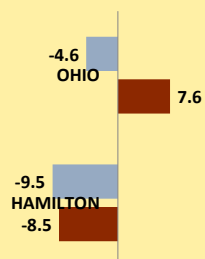

HAMILTON COUNTY AND OHIO POPULATION CHANGES: Age 65-74 1990 - 2010

Age 65 - 74 Population

1990 2000 2010

Age 65-74 Population as % of 65+ Population

1990 2000 2010

Of Age 65-74 Population, % Women

1990 2000 2010

% Change in Age 65-74 Population

1990-2000 2000-2010

% Change in Proportion of Age 65+ Population who are Age 65-74

% Change in Proportion of 65-74 Population Who Are Women