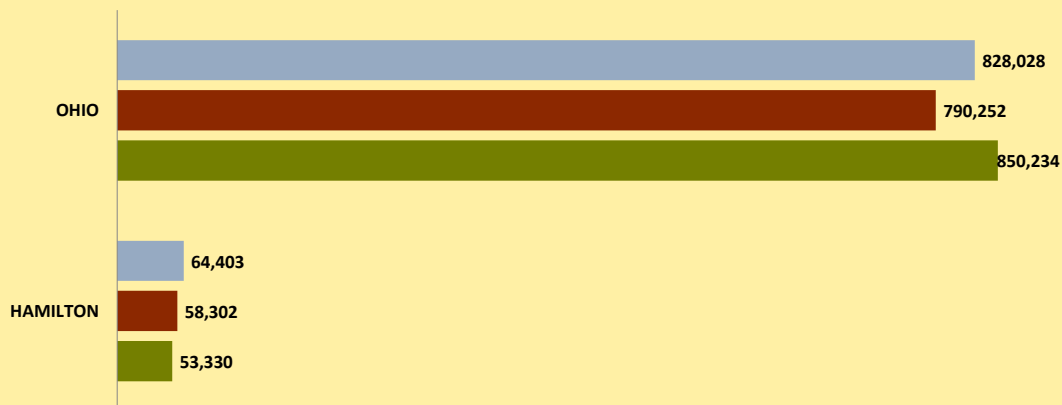

HAMILTON COUNTY AND OHIO POPULATION CHANGES: Age 65-74 1990 - 2010

Age 65 - 74 Population

1990 2000 2010

Age 65-74 Population as % of 65+ Population

1990 2000 2010

Of Age 65-74 Population, % Women

1990 2000 2010

% Change in Age 65-74 Population

1990-2000 2000-2010

% Change in Proportion of Age 65+ Population who are Age 65-74

% Change in Proportion of 65-74 Population Who Are Women