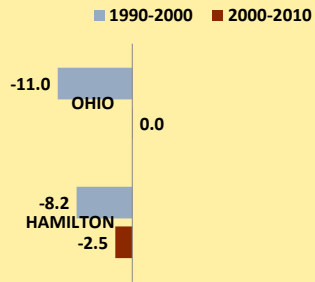

HAMILTON COUNTY AND OHIO POPULATION CHANGES: Age 65-74 1990 - 2010

Age 65 - 74 Population

1990 2000 2010

Age 65-74 Population as % of 65+ Population

1990 2000 2010

Of Age 65-74 Population, % Women

1990 2000 2010

% Change in Age 65-74 Population

1990-2000 2000-2010

% Change in Proportion of Age 65+ Population who are Age 65-74

% Change in Proportion of 65-74 Population Who Are Women