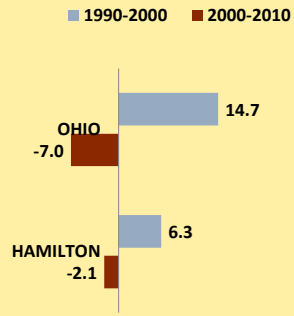

HAMILTON COUNTY AND OHIO POPULATION CHANGES: Age 75-84 1990 - 2010

Age 75-84 Population

Age 75-84 Population as % of Age 65+ Population

% of Age 75-84 Population Who Are Women

% Change in Age 75-84 Population

% Change in Proportion of Age 65+ Population Who Are Age 75-84

% Change in Proportion of Age 75-84 Population Who Are Women