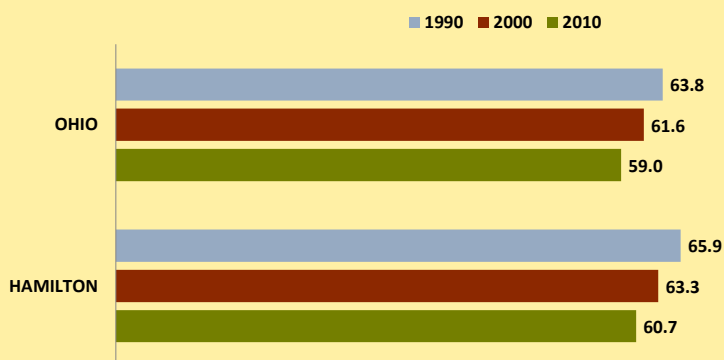

HAMILTON COUNTY AND OHIO POPULATION CHANGES: Age 75-84 1990 - 2010

Age 75-84 Population

Age 75-84 Population as % of Age 65+ Population

% of Age 75-84 Population Who Are Women

% Change in Age 75-84 Population

% Change in Proportion of Age 65+ Population Who Are Age 75-84

% Change in Proportion of Age 75-84 Population Who Are Women