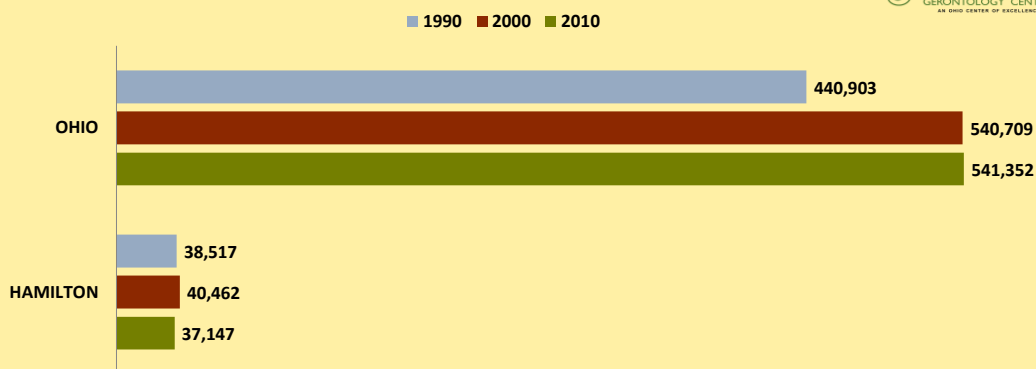

HAMILTON COUNTY AND OHIO POPULATION CHANGES: Age 75-84 1990 - 2010

Age 75-84 Population

Age 75-84 Population as % of Age 65+ Population

% of Age 75-84 Population Who Are Women

% Change in Age 75-84 Population

% Change in Proportion of Age 65+ Population Who Are Age 75-84

% Change in Proportion of Age 75-84 Population Who Are Women