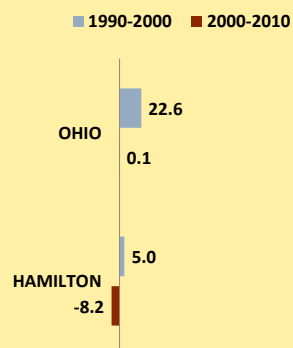

HAMILTON COUNTY AND OHIO POPULATION CHANGES: Age 75-84 1990 - 2010

Age 75-84 Population

Age 75-84 Population as % of Age 65+ Population

% of Age 75-84 Population Who Are Women

% Change in Age 75-84 Population

% Change in Proportion of Age 65+ Population Who Are Age 75-84

% Change in Proportion of Age 75-84 Population Who Are Women