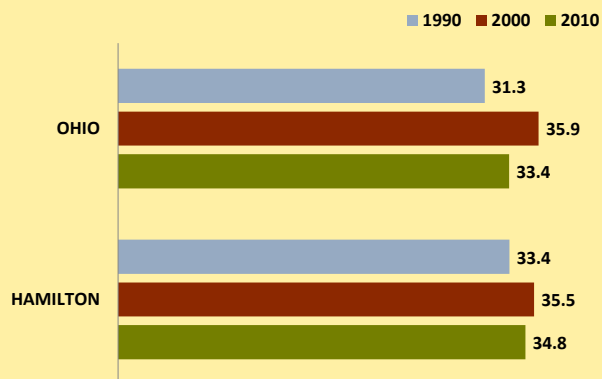

HAMILTON COUNTY AND OHIO POPULATION CHANGES: Age 75-84 1990 - 2010

Age 75-84 Population

Age 75-84 Population as % of Age 65+ Population

% of Age 75-84 Population Who Are Women

% Change in Age 75-84 Population

% Change in Proportion of Age 65+ Population Who Are Age 75-84

% Change in Proportion of Age 75-84 Population Who Are Women