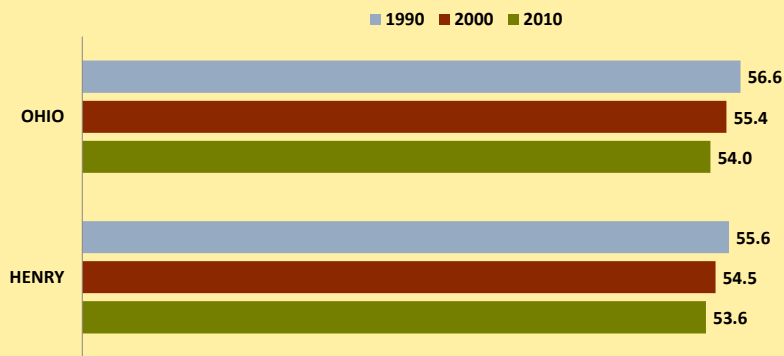

HENRY COUNTY AND OHIO POPULATION CHANGES: Age 65-74 1990 - 2010

Age 65 - 74 Population

Age 65-74 Population as % of 65+ Population

Of Age 65-74 Population, % Women

% Change in Age 65-74 Population

% Change in Proportion of Age 65+ Population who are Age 65-74

% Change in Proportion of 65-74 Population Who Are Women