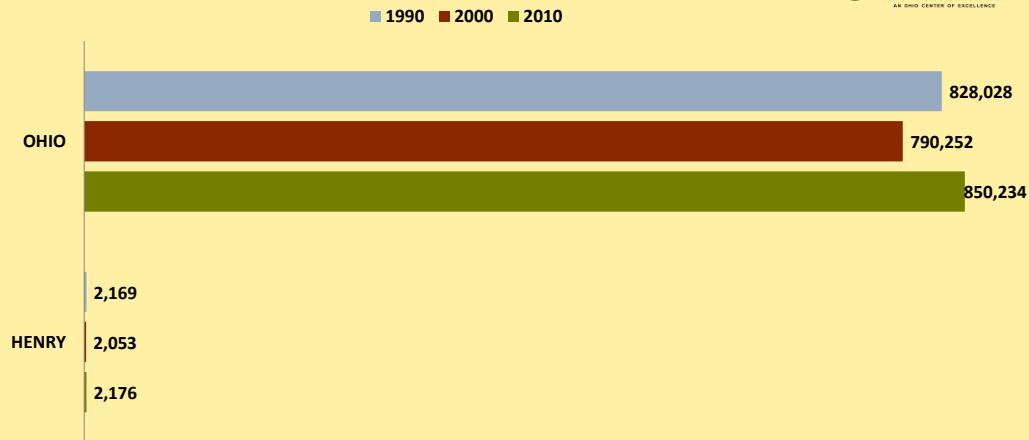

HENRY COUNTY AND OHIO POPULATION CHANGES: Age 65-74 1990 - 2010

Age 65 - 74 Population

Age 65-74 Population as % of 65+ Population

Of Age 65-74 Population, % Women

% Change in Age 65-74 Population

% Change in Proportion of Age 65+ Population who are Age 65-74

% Change in Proportion of 65-74 Population Who Are Women