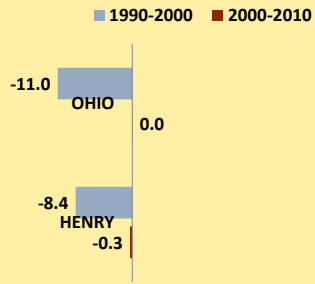

HENRY COUNTY AND OHIO POPULATION CHANGES: Age 65-74 1990 - 2010

Age 65 - 74 Population

Age 65-74 Population as % of 65+ Population

Of Age 65-74 Population, % Women

% Change in Age 65-74 Population

% Change in Proportion of Age 65+ Population who are Age 65-74

% Change in Proportion of 65-74 Population Who Are Women