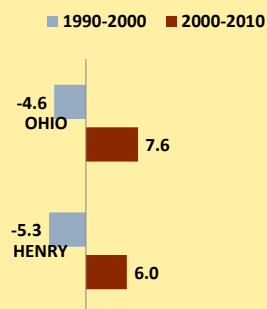

HENRY COUNTY AND OHIO POPULATION CHANGES: Age 65-74 1990 - 2010

Age 65 - 74 Population

Age 65-74 Population as % of 65+ Population

Of Age 65-74 Population, % Women

% Change in Age 65-74 Population

% Change in Proportion of Age 65+ Population who are Age 65-74

% Change in Proportion of 65-74 Population Who Are Women