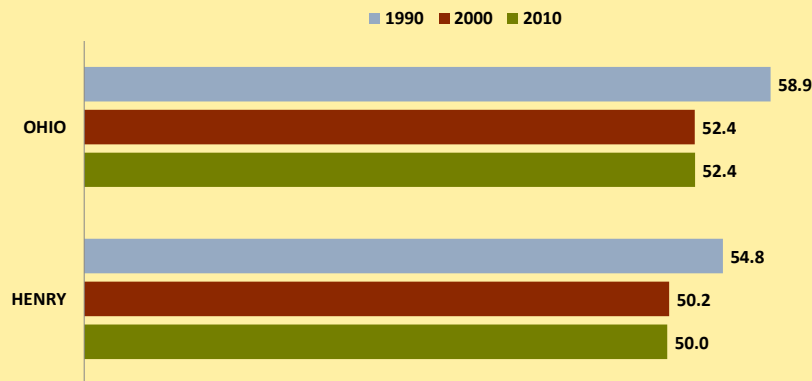

HENRY COUNTY AND OHIO POPULATION CHANGES: Age 65-74 1990 - 2010

Age 65 - 74 Population

Age 65-74 Population as % of 65+ Population

Of Age 65-74 Population, % Women

% Change in Age 65-74 Population

% Change in Proportion of Age 65+ Population who are Age 65-74

% Change in Proportion of 65-74 Population Who Are Women