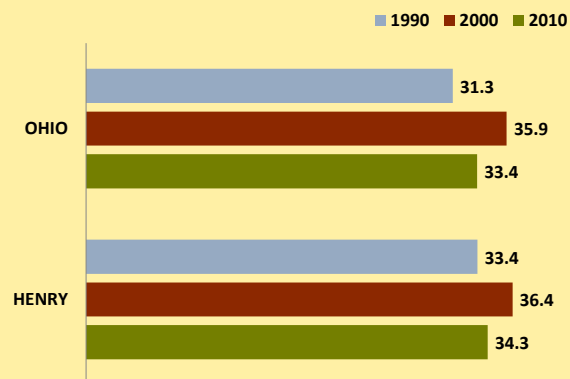

HENRY COUNTY AND OHIO POPULATION CHANGES: Age 75-84 1990 - 2010

Age 75-84 Population

Age 75-84 Population as % of Age 65+ Population

% of Age 75-84 Population Who Are Women

% Change in Age 75-84 Population

% Change in Proportion of Age 65+ Population Who Are Age 75-84

% Change in Proportion of Age 75-84 Population Who Are Women