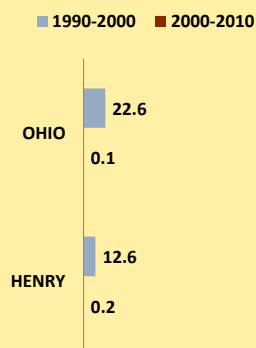

HENRY COUNTY AND OHIO POPULATION CHANGES: Age 75-84 1990 - 2010

Age 75-84 Population

Age 75-84 Population as % of Age 65+ Population

% of Age 75-84 Population Who Are Women

% Change in Age 75-84 Population

% Change in Proportion of Age 65+ Population Who Are Age 75-84

% Change in Proportion of Age 75-84 Population Who Are Women