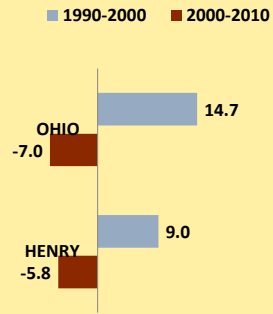

HENRY COUNTY AND OHIO POPULATION CHANGES: Age 75-84 1990 - 2010

Age 75-84 Population

Age 75-84 Population as % of Age 65+ Population

% of Age 75-84 Population Who Are Women

% Change in Age 75-84 Population

% Change in Proportion of Age 65+ Population Who Are Age 75-84

% Change in Proportion of Age 75-84 Population Who Are Women