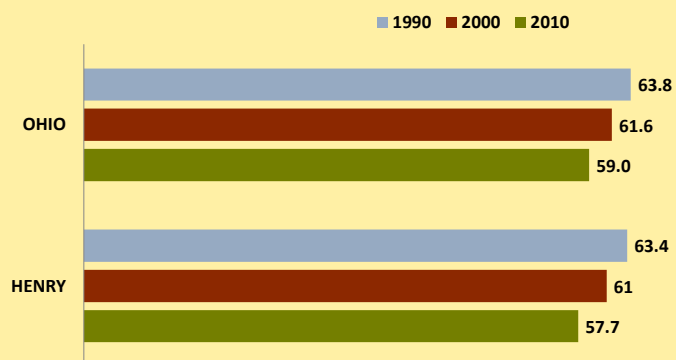

HENRY COUNTY AND OHIO POPULATION CHANGES: Age 75-84 1990 - 2010

Age 75-84 Population

Age 75-84 Population as % of Age 65+ Population

% of Age 75-84 Population Who Are Women

% Change in Age 75-84 Population

% Change in Proportion of Age 65+ Population Who Are Age 75-84

% Change in Proportion of Age 75-84 Population Who Are Women