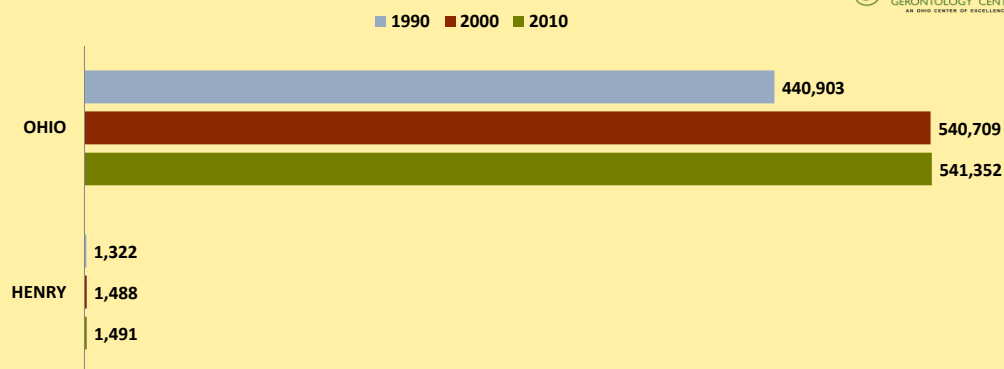

HENRY COUNTY AND OHIO POPULATION CHANGES: Age 75-84 1990 - 2010

Age 75-84 Population

Age 75-84 Population as % of Age 65+ Population

% of Age 75-84 Population Who Are Women

% Change in Age 75-84 Population

% Change in Proportion of Age 65+ Population Who Are Age 75-84

% Change in Proportion of Age 75-84 Population Who Are Women