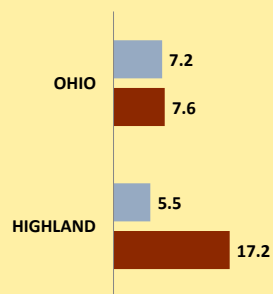

HIGHLAND COUNTY AND OHIO POPULATION CHANGES: Age 65+ 1990 - 2010

Age 65+ Population

1990 2000 2010

% of Population Age 65+

1990 2000 2010

% Change in Age 65+ Population

1990-2000 2000-2010

% Change in Proportion of Population Age 65+

1990-2000 2000-2010