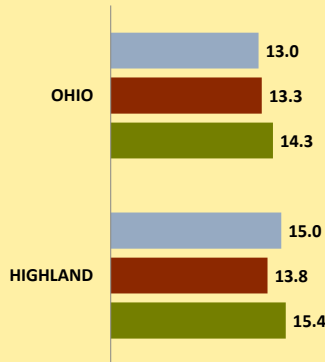

HIGHLAND COUNTY AND OHIO POPULATION CHANGES: Age 65+ 1990 - 2010

Age 65+ Population

1990 2000 2010

% of Population Age 65+

1990 2000 2010

% Change in Age 65+ Population

1990-2000 2000-2010

% Change in Proportion of Population Age 65+

1990-2000 2000-2010