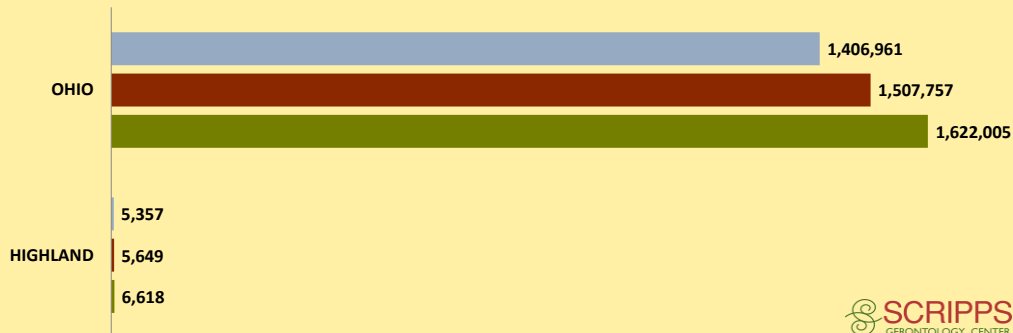

HIGHLAND COUNTY AND OHIO POPULATION CHANGES: Age 65+ 1990 - 2010

Age 65+ Population

1990 2000 2010

% of Population Age 65+

1990 2000 2010

% Change in Age 65+ Population

1990-2000 2000-2010

% Change in Proportion of Population Age 65+

1990-2000 2000-2010