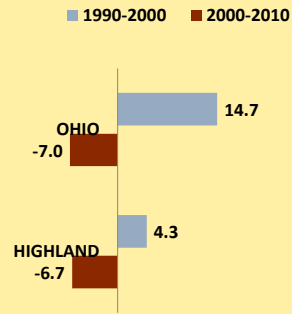

HIGHLAND COUNTY AND OHIO POPULATION CHANGES: Age 75-84 1990 - 2010

Age 75-84 Population

1990 2000 2010

Age 75-84 Population as % of Age 65+ Population

1990 2000 2010

% of Age 75-84 Population Who Are Women

1990 2000 2010

% Change in Age 75-84 Population

1990-2000 2000-2010

% Change in Proportion of Age 65+ Population Who Are Age 75-84

% Change in Proportion of Age 75-84 Population Who Are Women