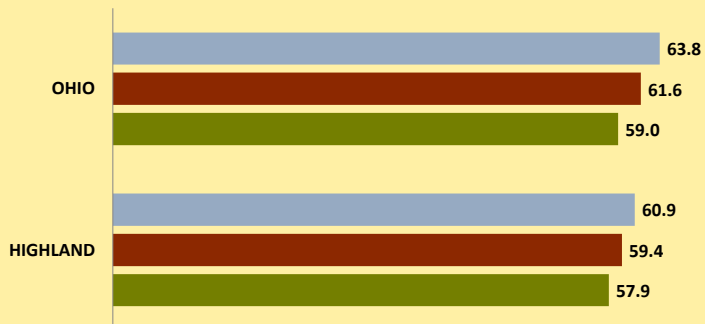

HIGHLAND COUNTY AND OHIO POPULATION CHANGES: Age 75-84 1990 - 2010

Age 75-84 Population

1990 2000 2010

Age 75-84 Population as % of Age 65+ Population

1990 2000 2010

% of Age 75-84 Population Who Are Women

1990 2000 2010

% Change in Age 75-84 Population

1990-2000 2000-2010

% Change in Proportion of Age 65+ Population Who Are Age 75-84

% Change in Proportion of Age 75-84 Population Who Are Women