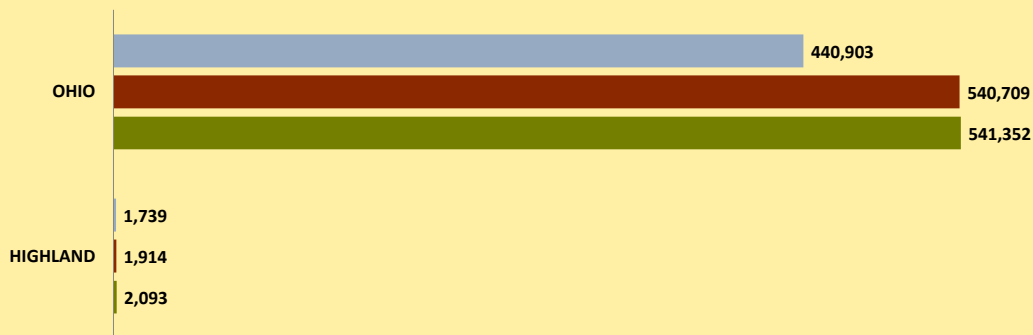

HIGHLAND COUNTY AND OHIO POPULATION CHANGES: Age 75-84 1990 - 2010

Age 75-84 Population

1990 2000 2010

Age 75-84 Population as % of Age 65+ Population

1990 2000 2010

% of Age 75-84 Population Who Are Women

1990 2000 2010

% Change in Age 75-84 Population

1990-2000 2000-2010

% Change in Proportion of Age 65+ Population Who Are Age 75-84

% Change in Proportion of Age 75-84 Population Who Are Women