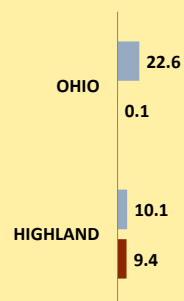

HIGHLAND COUNTY AND OHIO POPULATION CHANGES: Age 75-84 1990 - 2010

Age 75-84 Population

1990 2000 2010

Age 75-84 Population as % of Age 65+ Population

1990 2000 2010

% of Age 75-84 Population Who Are Women

1990 2000 2010

% Change in Age 75-84 Population

1990-2000 2000-2010

% Change in Proportion of Age 65+ Population Who Are Age 75-84

% Change in Proportion of Age 75-84 Population Who Are Women