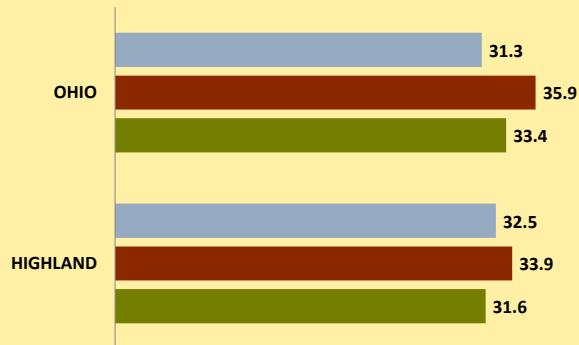

HIGHLAND COUNTY AND OHIO POPULATION CHANGES: Age 75-84 1990 - 2010

Age 75-84 Population

1990 2000 2010

Age 75-84 Population as % of Age 65+ Population

1990 2000 2010

% of Age 75-84 Population Who Are Women

1990 2000 2010

% Change in Age 75-84 Population

1990-2000 2000-2010

% Change in Proportion of Age 65+ Population Who Are Age 75-84

% Change in Proportion of Age 75-84 Population Who Are Women