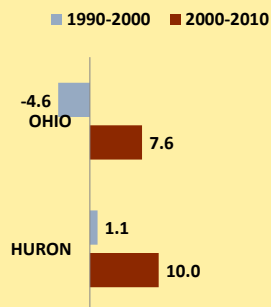

HURON COUNTY AND OHIO POPULATION CHANGES: Age 65-74 1990 - 2010

Age 65 - 74 Population

Age 65-74 Population as % of 65+ Population

Of Age 65-74 Population, % Women

% Change in Age 65-74 Population

% Change in Proportion of Age 65+ Population who are Age 65-74

% Change in Proportion of 65-74 Population Who Are Women