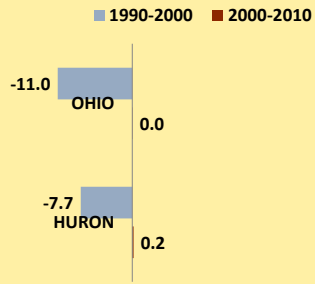

HURON COUNTY AND OHIO POPULATION CHANGES: Age 65-74 1990 - 2010

Age 65 - 74 Population

Age 65-74 Population as % of 65+ Population

Of Age 65-74 Population, % Women

% Change in Age 65-74 Population

% Change in Proportion of Age 65+ Population who are Age 65-74

% Change in Proportion of 65-74 Population Who Are Women