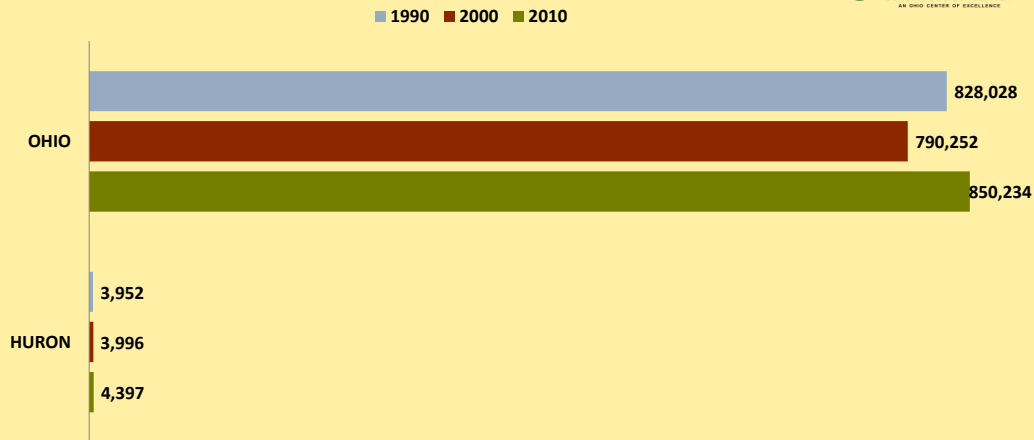

HURON COUNTY AND OHIO POPULATION CHANGES: Age 65-74 1990 - 2010

Age 65 - 74 Population

Age 65-74 Population as % of 65+ Population

Of Age 65-74 Population, % Women

% Change in Age 65-74 Population

% Change in Proportion of Age 65+ Population who are Age 65-74

% Change in Proportion of 65-74 Population Who Are Women