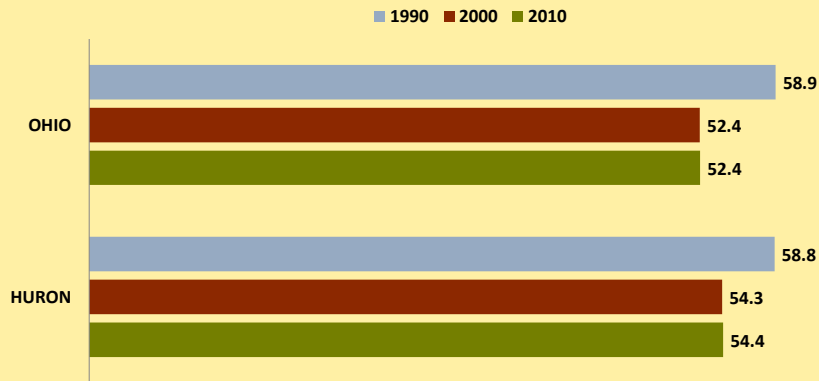

HURON COUNTY AND OHIO POPULATION CHANGES: Age 65-74 1990 - 2010

Age 65 - 74 Population

Age 65-74 Population as % of 65+ Population

Of Age 65-74 Population, % Women

% Change in Age 65-74 Population

% Change in Proportion of Age 65+ Population who are Age 65-74

% Change in Proportion of 65-74 Population Who Are Women