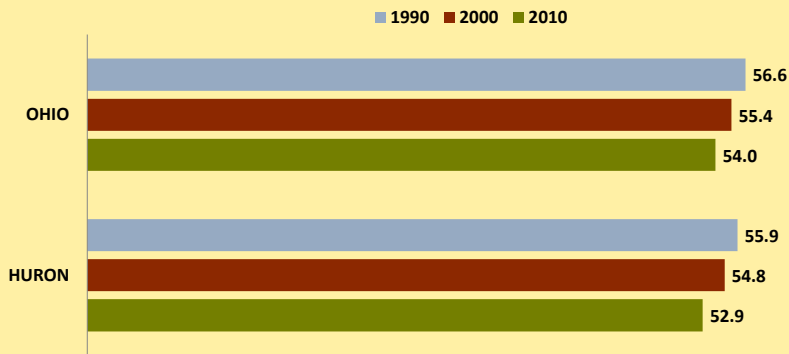

HURON COUNTY AND OHIO POPULATION CHANGES: Age 65-74 1990 - 2010

Age 65 - 74 Population

Age 65-74 Population as % of 65+ Population

Of Age 65-74 Population, % Women

% Change in Age 65-74 Population

% Change in Proportion of Age 65+ Population who are Age 65-74

% Change in Proportion of 65-74 Population Who Are Women