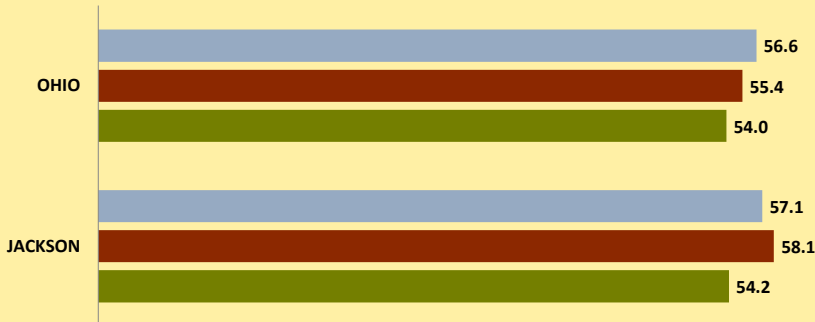

# JACKSON COUNTY AND OHIO POPULATION CHANGES: Age 65-74 1990 - 2010

Age 65 - 74 Population

■ 1990 ■ 2000 ■ 2010

Age 65-74 Population as % of 65+ Population

■ 1990 ■ 2000 ■ 2010

Of Age 65-74 Population, % Women

■ 1990 ■ 2000 ■ 2010

% Change in Age 65-74 Population

■ 1990-2000 ■ 2000-2010

### % Change in Proportion of Age 65+ Population who are Age 65-74