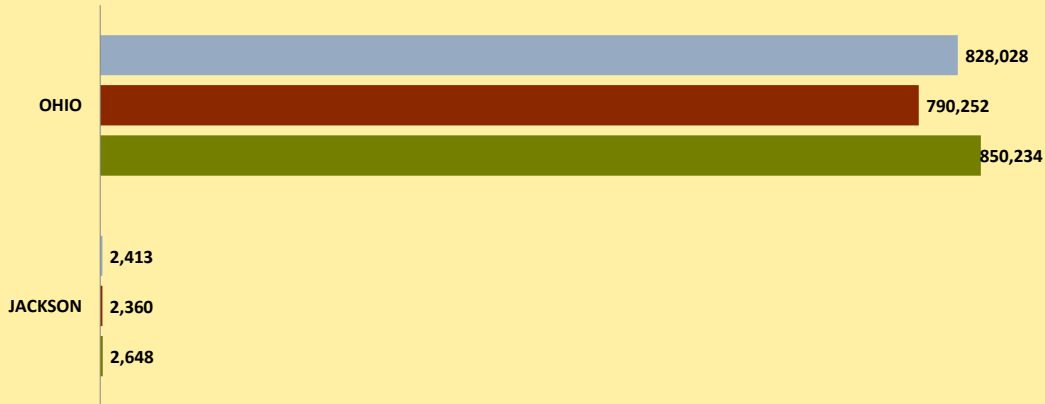

# JACKSON COUNTY AND OHIO POPULATION CHANGES: Age 65-74 1990 - 2010

Age 65 - 74 Population

■ 1990 ■ 2000 ■ 2010

Age 65-74 Population as % of 65+ Population

■ 1990 ■ 2000 ■ 2010

Of Age 65-74 Population, % Women

■ 1990 ■ 2000 ■ 2010

% Change in Age 65-74 Population

■ 1990-2000 ■ 2000-2010

### % Change in Proportion of Age 65+ Population who are Age 65-74