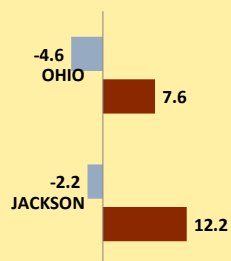

# JACKSON COUNTY AND OHIO POPULATION CHANGES: Age 65-74 1990 - 2010

Age 65 - 74 Population

■ 1990 ■ 2000 ■ 2010

Age 65-74 Population as % of 65+ Population

■ 1990 ■ 2000 ■ 2010

Of Age 65-74 Population, % Women

■ 1990 ■ 2000 ■ 2010

% Change in Age 65-74 Population

■ 1990-2000 ■ 2000-2010

### % Change in Proportion of Age 65+ Population who are Age 65-74