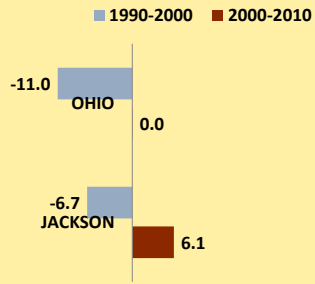

# JACKSON COUNTY AND OHIO POPULATION CHANGES: Age 65-74 1990 - 2010

Age 65 - 74 Population

■ 1990 ■ 2000 ■ 2010

Age 65-74 Population as % of 65+ Population

■ 1990 ■ 2000 ■ 2010

Of Age 65-74 Population, % Women

■ 1990 ■ 2000 ■ 2010

% Change in Age 65-74 Population

■ 1990-2000 ■ 2000-2010

### % Change in Proportion of Age 65+ Population who are Age 65-74