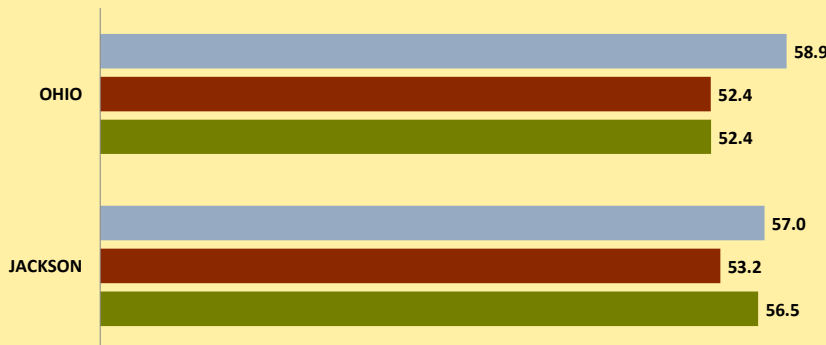

# JACKSON COUNTY AND OHIO POPULATION CHANGES: Age 65-74 1990 - 2010

Age 65 - 74 Population

■ 1990 ■ 2000 ■ 2010

Age 65-74 Population as % of 65+ Population

■ 1990 ■ 2000 ■ 2010

Of Age 65-74 Population, % Women

■ 1990 ■ 2000 ■ 2010

% Change in Age 65-74 Population

■ 1990-2000 ■ 2000-2010

### % Change in Proportion of Age 65+ Population who are Age 65-74