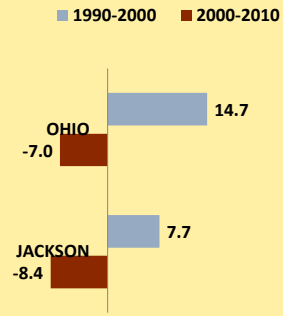

JACKSON COUNTY AND OHIO POPULATION CHANGES: Age 75-84 1990 - 2010

Age 75-84 Population

■ 1990 ■ 2000 ■ 2010

Age 75-84 Population as % of Age 65+ Population

■ 1990 ■ 2000 ■ 2010

% of Age 75-84 Population Who Are Women

■ 1990 ■ 2000 ■ 2010

% Change in Age 75-84 Population

■ 1990-2000 ■ 2000-2010

% Change in Proportion of Age 65+ Population Who Are Age 75-84

% Change in Proportion of Age 75-84 Population Who Are Women