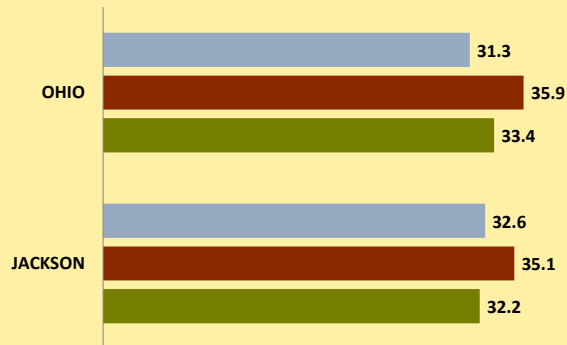

JACKSON COUNTY AND OHIO POPULATION CHANGES: Age 75-84 1990 - 2010

Age 75-84 Population

■ 1990 ■ 2000 ■ 2010

Age 75-84 Population as % of Age 65+ Population

■ 1990 ■ 2000 ■ 2010

% of Age 75-84 Population Who Are Women

■ 1990 ■ 2000 ■ 2010

% Change in Age 75-84 Population

■ 1990-2000 ■ 2000-2010

% Change in Proportion of Age 65+ Population Who Are Age 75-84

% Change in Proportion of Age 75-84 Population Who Are Women