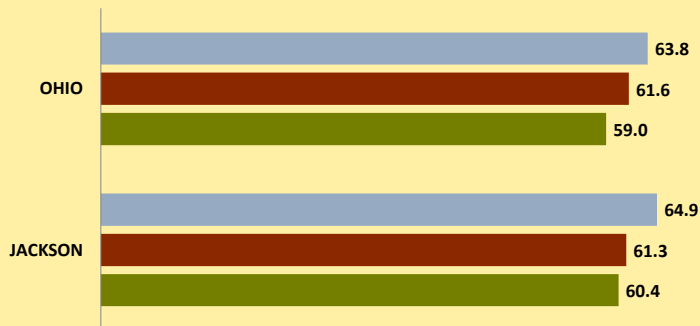

JACKSON COUNTY AND OHIO POPULATION CHANGES: Age 75-84 1990 - 2010

Age 75-84 Population

■ 1990 ■ 2000 ■ 2010

Age 75-84 Population as % of Age 65+ Population

■ 1990 ■ 2000 ■ 2010

% of Age 75-84 Population Who Are Women

■ 1990 ■ 2000 ■ 2010

% Change in Age 75-84 Population

■ 1990-2000 ■ 2000-2010

% Change in Proportion of Age 65+ Population Who Are Age 75-84

% Change in Proportion of Age 75-84 Population Who Are Women