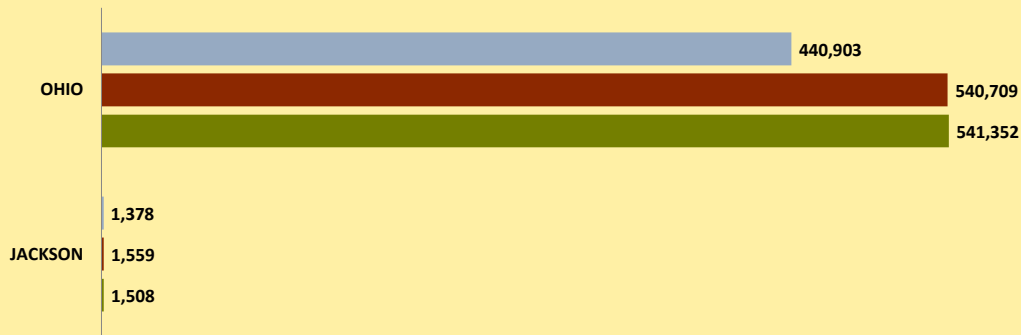

JACKSON COUNTY AND OHIO POPULATION CHANGES: Age 75-84 1990 - 2010

Age 75-84 Population

■ 1990 ■ 2000 ■ 2010

Age 75-84 Population as % of Age 65+ Population

■ 1990 ■ 2000 ■ 2010

% of Age 75-84 Population Who Are Women

■ 1990 ■ 2000 ■ 2010

% Change in Age 75-84 Population

■ 1990-2000 ■ 2000-2010

% Change in Proportion of Age 65+ Population Who Are Age 75-84

% Change in Proportion of Age 75-84 Population Who Are Women