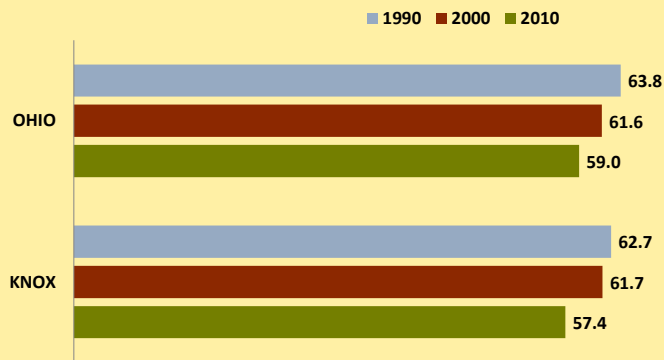

KNOX COUNTY AND OHIO POPULATION CHANGES: Age 75-84 1990 - 2010

Age 75-84 Population

Age 75-84 Population as % of Age 65+ Population

% of Age 75-84 Population Who Are Women

% Change in Age 75-84 Population

% Change in Proportion of Age 65+ Population Who Are Age 75-84

% Change in Proportion of Age 75-84 Population Who Are Women