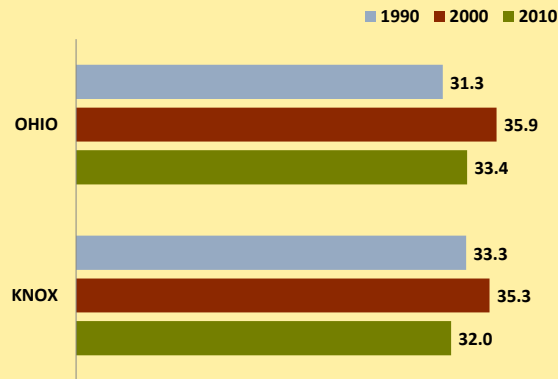

KNOX COUNTY AND OHIO POPULATION CHANGES: Age 75-84 1990 - 2010

Age 75-84 Population

Age 75-84 Population as % of Age 65+ Population

% of Age 75-84 Population Who Are Women

% Change in Age 75-84 Population

% Change in Proportion of Age 65+ Population Who Are Age 75-84

% Change in Proportion of Age 75-84 Population Who Are Women