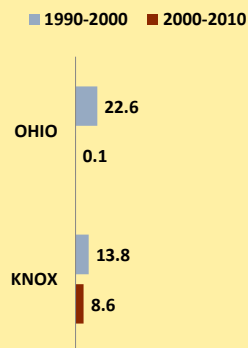

KNOX COUNTY AND OHIO POPULATION CHANGES: Age 75-84 1990 - 2010

Age 75-84 Population

Age 75-84 Population as % of Age 65+ Population

% of Age 75-84 Population Who Are Women

% Change in Age 75-84 Population

% Change in Proportion of Age 65+ Population Who Are Age 75-84

% Change in Proportion of Age 75-84 Population Who Are Women