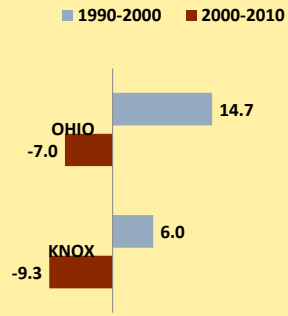

KNOX COUNTY AND OHIO POPULATION CHANGES: Age 75-84 1990 - 2010

Age 75-84 Population

Age 75-84 Population as % of Age 65+ Population

% of Age 75-84 Population Who Are Women

% Change in Age 75-84 Population

% Change in Proportion of Age 65+ Population Who Are Age 75-84

% Change in Proportion of Age 75-84 Population Who Are Women