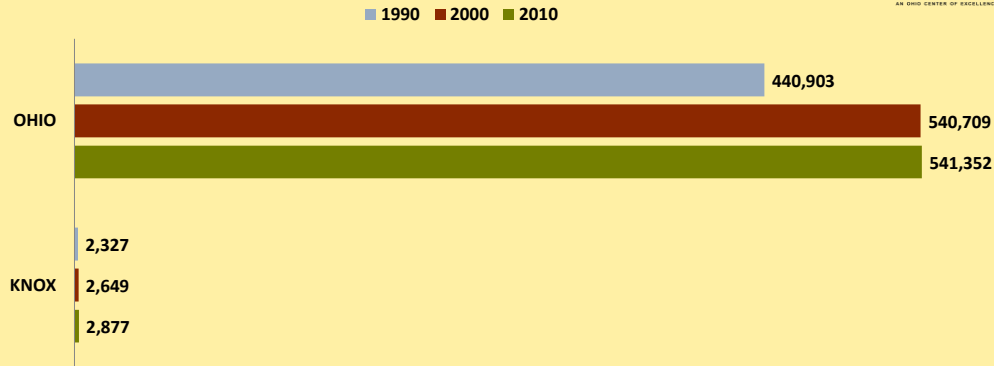

KNOX COUNTY AND OHIO POPULATION CHANGES: Age 75-84 1990 - 2010

Age 75-84 Population

Age 75-84 Population as % of Age 65+ Population

% of Age 75-84 Population Who Are Women

% Change in Age 75-84 Population

% Change in Proportion of Age 65+ Population Who Are Age 75-84

% Change in Proportion of Age 75-84 Population Who Are Women