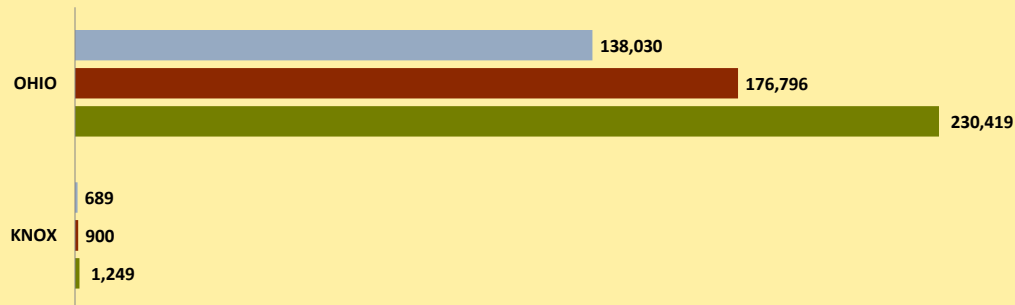

KNOX COUNTY AND OHIO POPULATION CHANGES: Age 85+ 1990 - 2010

Age 85+ Population
■ 1990 ■ 2000 ■ 2010

% Change in Age 85+ Population

■ 1990-2000 ■ 2000-2010

Age 85+ Population as % of Age 65+ Population

■ 1990 ■ 2000 ■ 2010

% of Age 85+ Population Who Are women

■ 1990 ■ 2000 ■ 2010

% of Population Aged 85+

% Change in Proportion of Age 65+ Population Who Are Age 85+

% Change in Proportion of Age 85+ Who Are Women

% Change in Total Population Aged 85+