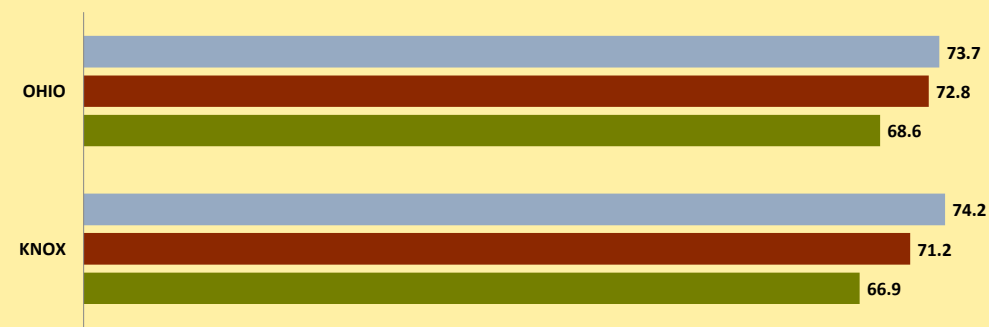

KNOX COUNTY AND OHIO POPULATION CHANGES: Age 85+ 1990 - 2010

Age 85+ Population
■ 1990 ■ 2000 ■ 2010

% Change in Age 85+ Population

■ 1990-2000 ■ 2000-2010

Age 85+ Population as % of Age 65+ Population

■ 1990 ■ 2000 ■ 2010

% of Age 85+ Population Who Are women

■ 1990 ■ 2000 ■ 2010

% of Population Aged 85+

% Change in Proportion of Age 65+ Population Who Are Age 85+

% Change in Proportion of Age 85+ Who Are Women

% Change in Total Population Aged 85+