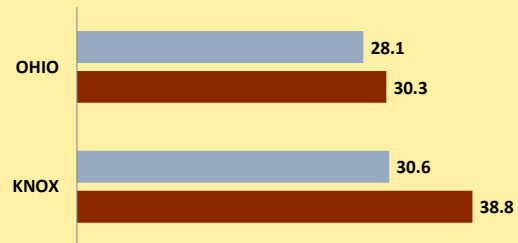

KNOX COUNTY AND OHIO POPULATION CHANGES: Age 85+ 1990 - 2010

Age 85+ Population
■ 1990 ■ 2000 ■ 2010

% Change in Age 85+ Population

■ 1990-2000 ■ 2000-2010

Age 85+ Population as % of Age 65+ Population

■ 1990 ■ 2000 ■ 2010

% of Age 85+ Population Who Are women

■ 1990 ■ 2000 ■ 2010

% of Population Aged 85+

% Change in Proportion of Age 65+ Population Who Are Age 85+

% Change in Proportion of Age 85+ Who Are Women

% Change in Total Population Aged 85+