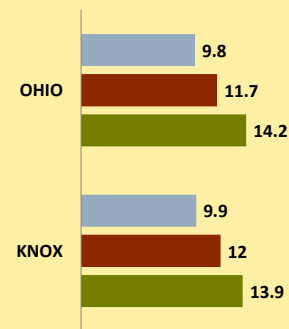

KNOX COUNTY AND OHIO POPULATION CHANGES: Age 85+ 1990 - 2010

Age 85+ Population
■ 1990 ■ 2000 ■ 2010

% Change in Age 85+ Population

■ 1990-2000 ■ 2000-2010

Age 85+ Population as % of Age 65+ Population

■ 1990 ■ 2000 ■ 2010

% of Age 85+ Population Who Are women

■ 1990 ■ 2000 ■ 2010

% of Population Aged 85+

% Change in Proportion of Age 65+ Population Who Are Age 85+

% Change in Proportion of Age 85+ Who Are Women

% Change in Total Population Aged 85+