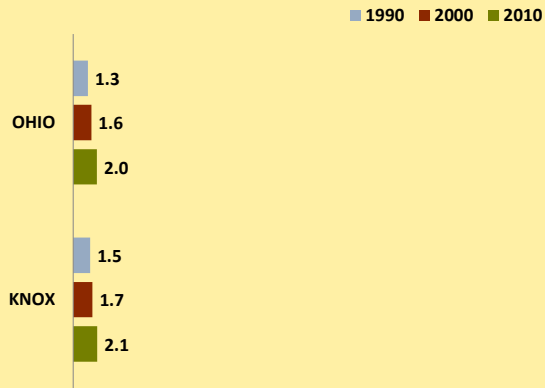

KNOX COUNTY AND OHIO POPULATION CHANGES: Age 85+ 1990 - 2010

Age 85+ Population
■ 1990 ■ 2000 ■ 2010

% Change in Age 85+ Population

■ 1990-2000 ■ 2000-2010

Age 85+ Population as % of Age 65+ Population

■ 1990 ■ 2000 ■ 2010

% of Age 85+ Population Who Are women

■ 1990 ■ 2000 ■ 2010

% of Population Aged 85+

% Change in Proportion of Age 65+ Population Who Are Age 85+

% Change in Proportion of Age 85+ Who Are Women

% Change in Total Population Aged 85+