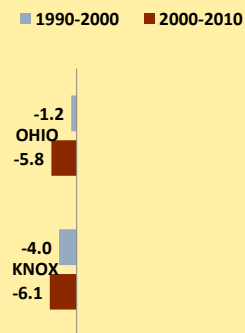

KNOX COUNTY AND OHIO POPULATION CHANGES: Age 85+ 1990 - 2010

Age 85+ Population
■ 1990 ■ 2000 ■ 2010

% Change in Age 85+ Population

■ 1990-2000 ■ 2000-2010

Age 85+ Population as % of Age 65+ Population

■ 1990 ■ 2000 ■ 2010

% of Age 85+ Population Who Are women

■ 1990 ■ 2000 ■ 2010

% of Population Aged 85+

% Change in Proportion of Age 65+ Population Who Are Age 85+

% Change in Proportion of Age 85+ Who Are Women

% Change in Total Population Aged 85+