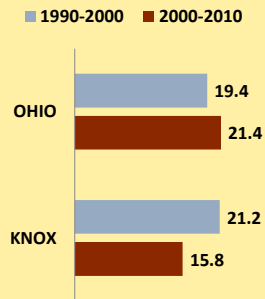

KNOX COUNTY AND OHIO POPULATION CHANGES: Age 85+ 1990 - 2010

Age 85+ Population
■ 1990 ■ 2000 ■ 2010

% Change in Age 85+ Population

■ 1990-2000 ■ 2000-2010

Age 85+ Population as % of Age 65+ Population

■ 1990 ■ 2000 ■ 2010

% of Age 85+ Population Who Are women

■ 1990 ■ 2000 ■ 2010

% of Population Aged 85+

% Change in Proportion of Age 65+ Population Who Are Age 85+

% Change in Proportion of Age 85+ Who Are Women

% Change in Total Population Aged 85+