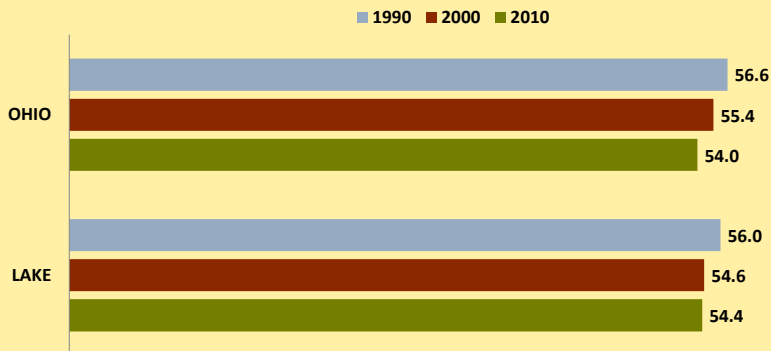

LAKE COUNTY AND OHIO POPULATION CHANGES: Age 65-74 1990 - 2010

Age 65 - 74 Population

Age 65-74 Population as % of 65+ Population

Of Age 65-74 Population, % Women

% Change in Age 65-74 Population

% Change in Proportion of Age 65+ Population who are Age 65-74

% Change in Proportion of 65-74 Population Who Are Women