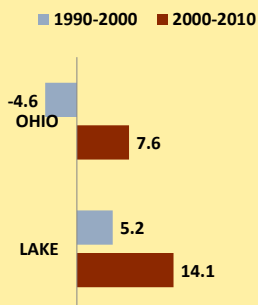

LAKE COUNTY AND OHIO POPULATION CHANGES: Age 65-74 1990 - 2010

Age 65 - 74 Population

Age 65-74 Population as % of 65+ Population

Of Age 65-74 Population, % Women

% Change in Age 65-74 Population

% Change in Proportion of Age 65+ Population who are Age 65-74

% Change in Proportion of 65-74 Population Who Are Women