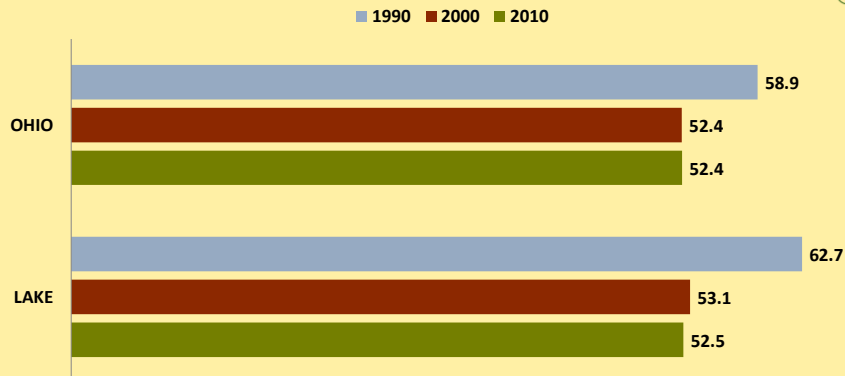

LAKE COUNTY AND OHIO POPULATION CHANGES: Age 65-74 1990 - 2010

Age 65 - 74 Population

Age 65-74 Population as % of 65+ Population

Of Age 65-74 Population, % Women

% Change in Age 65-74 Population

% Change in Proportion of Age 65+ Population who are Age 65-74

% Change in Proportion of 65-74 Population Who Are Women