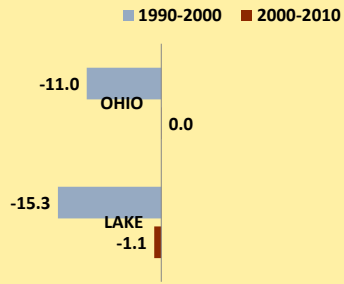

LAKE COUNTY AND OHIO POPULATION CHANGES: Age 65-74 1990 - 2010

Age 65 - 74 Population

Age 65-74 Population as % of 65+ Population

Of Age 65-74 Population, % Women

% Change in Age 65-74 Population

% Change in Proportion of Age 65+ Population who are Age 65-74

% Change in Proportion of 65-74 Population Who Are Women