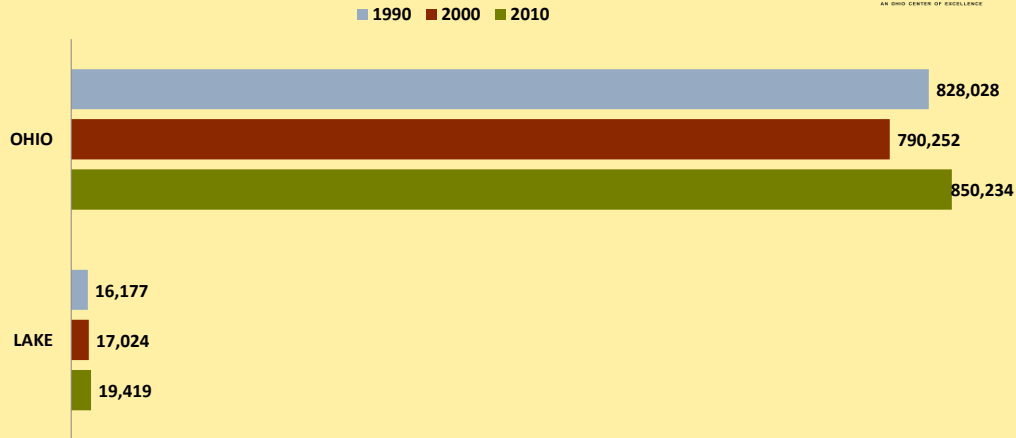

LAKE COUNTY AND OHIO POPULATION CHANGES: Age 65-74 1990 - 2010

Age 65 - 74 Population

Age 65-74 Population as % of 65+ Population

Of Age 65-74 Population, % Women

% Change in Age 65-74 Population

% Change in Proportion of Age 65+ Population who are Age 65-74

% Change in Proportion of 65-74 Population Who Are Women