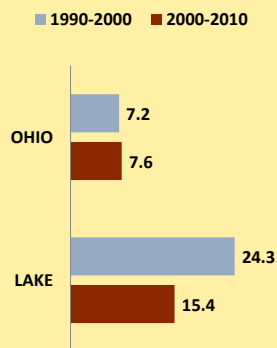

LAKE COUNTY AND OHIO POPULATION CHANGES: Age 65+ 1990 - 2010

Age 65+ Population

% of Population Age 65+

% Change in Age 65+ Population

% Change in Proportion of Population Age 65+