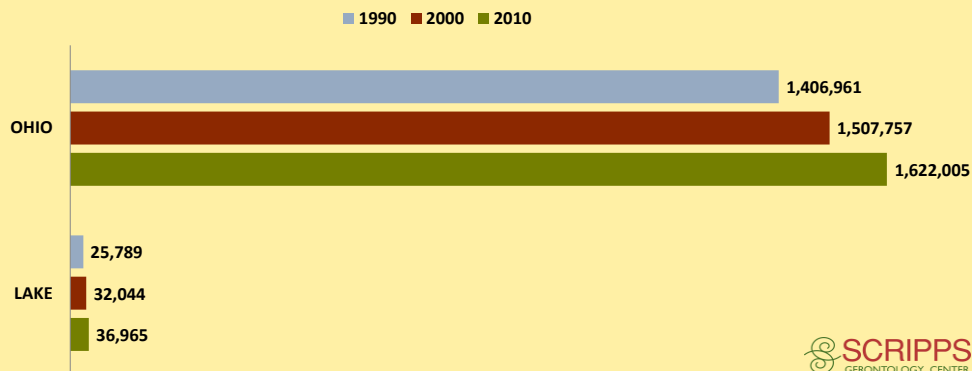

LAKE COUNTY AND OHIO POPULATION CHANGES: Age 65+ 1990 - 2010

Age 65+ Population

% of Population Age 65+

% Change in Age 65+ Population

% Change in Proportion of Population Age 65+