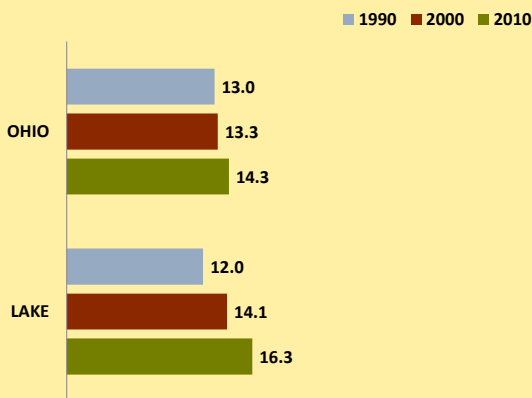

LAKE COUNTY AND OHIO POPULATION CHANGES: Age 65+ 1990 - 2010

Age 65+ Population

% of Population Age 65+

% Change in Age 65+ Population

% Change in Proportion of Population Age 65+