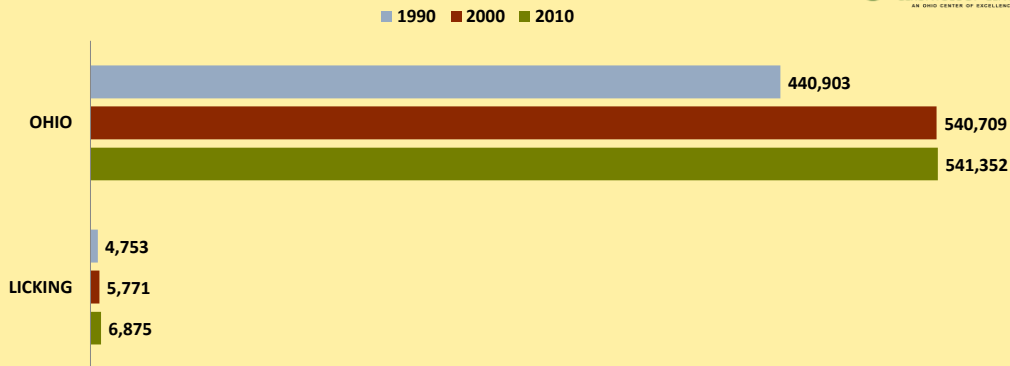

LICKING COUNTY AND OHIO POPULATION CHANGES: Age 75-84 1990 - 2010

Age 75-84 Population

Age 75-84 Population as % of Age 65+ Population

% of Age 75-84 Population Who Are Women

% Change in Age 75-84 Population

% Change in Proportion of Age 65+ Population Who Are Age 75-84

% Change in Proportion of Age 75-84 Population Who Are Women