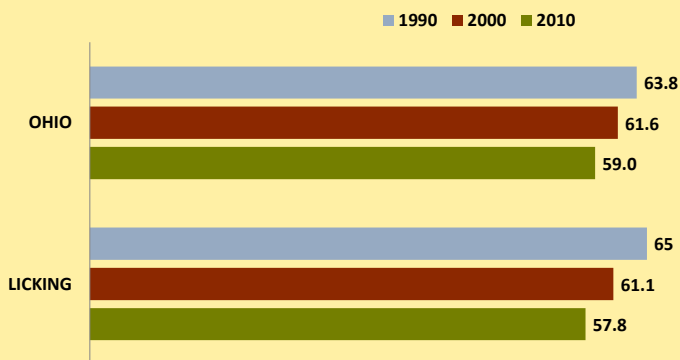

LICKING COUNTY AND OHIO POPULATION CHANGES: Age 75-84 1990 - 2010

Age 75-84 Population

Age 75-84 Population as % of Age 65+ Population

% of Age 75-84 Population Who Are Women

% Change in Age 75-84 Population

% Change in Proportion of Age 65+ Population Who Are Age 75-84

% Change in Proportion of Age 75-84 Population Who Are Women