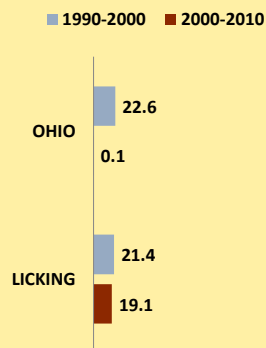

LICKING COUNTY AND OHIO POPULATION CHANGES: Age 75-84 1990 - 2010

Age 75-84 Population

Age 75-84 Population as % of Age 65+ Population

% of Age 75-84 Population Who Are Women

% Change in Age 75-84 Population

% Change in Proportion of Age 65+ Population Who Are Age 75-84

% Change in Proportion of Age 75-84 Population Who Are Women