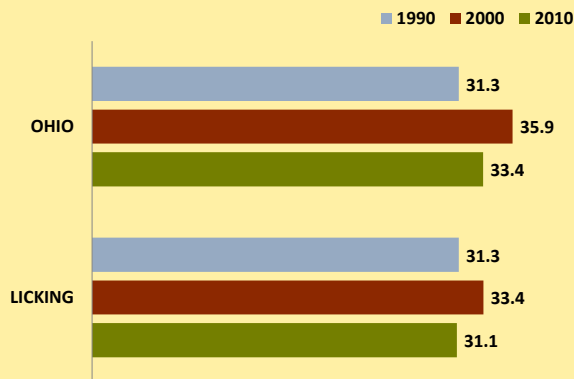

LICKING COUNTY AND OHIO POPULATION CHANGES: Age 75-84 1990 - 2010

Age 75-84 Population

Age 75-84 Population as % of Age 65+ Population

% of Age 75-84 Population Who Are Women

% Change in Age 75-84 Population

% Change in Proportion of Age 65+ Population Who Are Age 75-84

% Change in Proportion of Age 75-84 Population Who Are Women