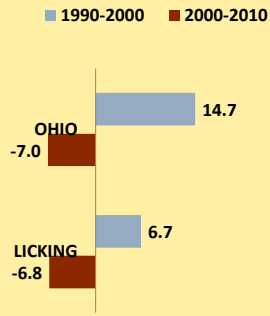

LICKING COUNTY AND OHIO POPULATION CHANGES: Age 75-84 1990 - 2010

Age 75-84 Population

Age 75-84 Population as % of Age 65+ Population

% of Age 75-84 Population Who Are Women

% Change in Age 75-84 Population

% Change in Proportion of Age 65+ Population Who Are Age 75-84

% Change in Proportion of Age 75-84 Population Who Are Women