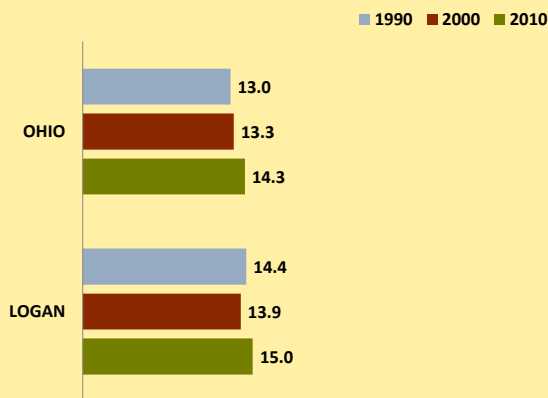

# LOGAN COUNTY AND OHIO POPULATION CHANGES: Age 65+ 1990 - 2010

Age 65+ Population

% of Population Age 65+

% Change in Age 65+ Population

% Change in Proportion of Population Age 65+