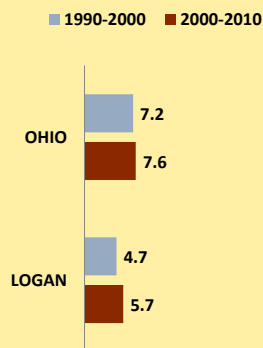

# LOGAN COUNTY AND OHIO POPULATION CHANGES: Age 65+ 1990 - 2010

Age 65+ Population

% of Population Age 65+

% Change in Age 65+ Population

% Change in Proportion of Population Age 65+