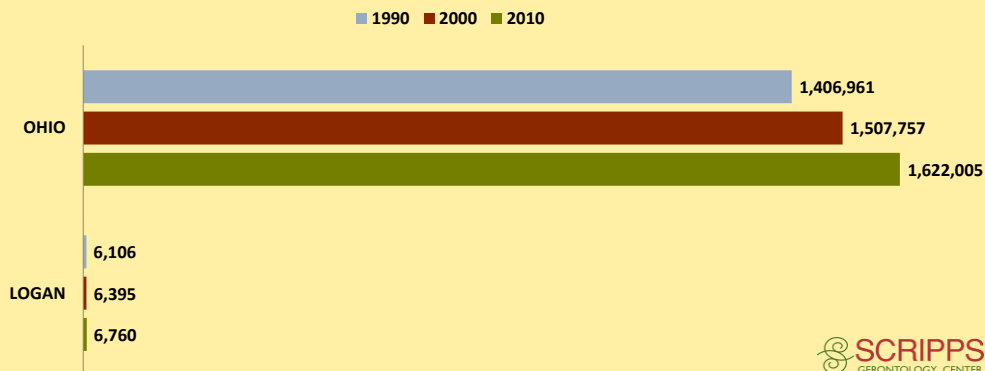

# LOGAN COUNTY AND OHIO POPULATION CHANGES: Age 65+ 1990 - 2010

Age 65+ Population

% of Population Age 65+

% Change in Age 65+ Population

% Change in Proportion of Population Age 65+