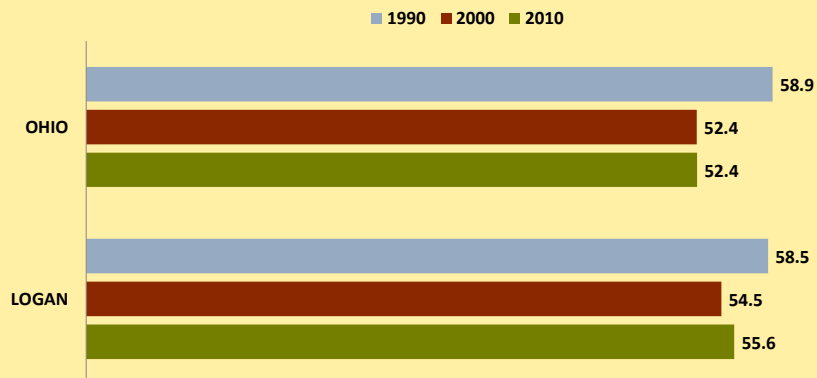

LOGAN COUNTY AND OHIO POPULATION CHANGES: Age 65-74 1990 - 2010

Age 65 - 74 Population

Age 65-74 Population as % of 65+ Population

Of Age 65-74 Population, % Women

% Change in Age 65-74 Population

% Change in Proportion of Age 65+ Population who are Age 65-74

% Change in Proportion of 65-74 Population Who Are Women