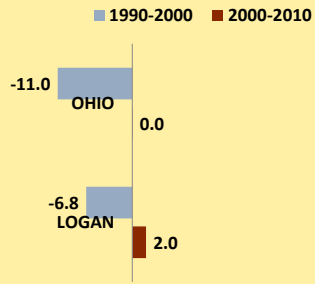

LOGAN COUNTY AND OHIO POPULATION CHANGES: Age 65-74 1990 - 2010

Age 65 - 74 Population

Age 65-74 Population as % of 65+ Population

Of Age 65-74 Population, % Women

% Change in Age 65-74 Population

% Change in Proportion of Age 65+ Population who are Age 65-74

% Change in Proportion of 65-74 Population Who Are Women