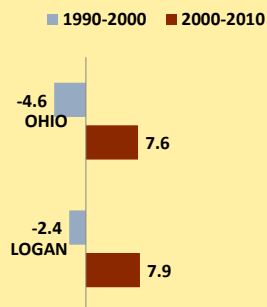

LOGAN COUNTY AND OHIO POPULATION CHANGES: Age 65-74 1990 - 2010

Age 65 - 74 Population

Age 65-74 Population as % of 65+ Population

Of Age 65-74 Population, % Women

% Change in Age 65-74 Population

% Change in Proportion of Age 65+ Population who are Age 65-74

% Change in Proportion of 65-74 Population Who Are Women