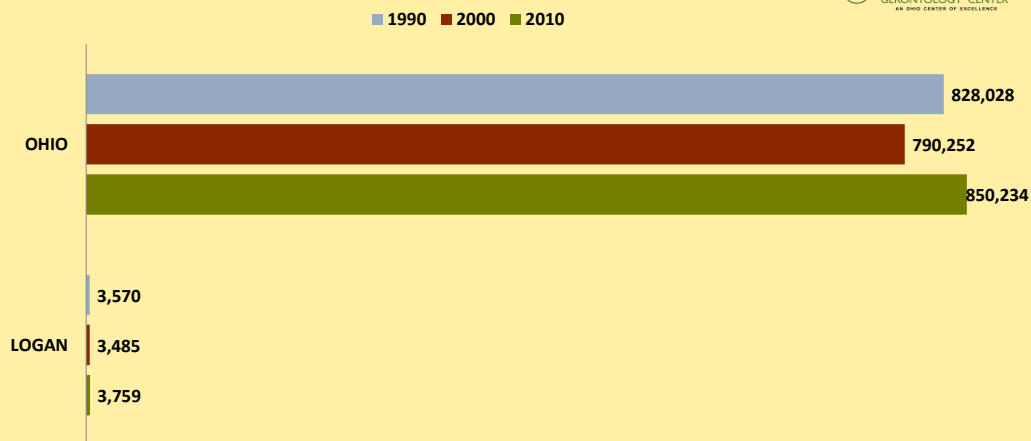

LOGAN COUNTY AND OHIO POPULATION CHANGES: Age 65-74 1990 - 2010

Age 65 - 74 Population

Age 65-74 Population as % of 65+ Population

Of Age 65-74 Population, % Women

% Change in Age 65-74 Population

% Change in Proportion of Age 65+ Population who are Age 65-74

% Change in Proportion of 65-74 Population Who Are Women