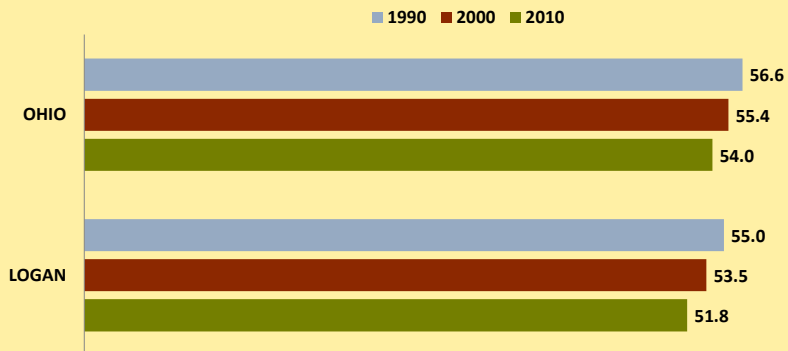

LOGAN COUNTY AND OHIO POPULATION CHANGES: Age 65-74 1990 - 2010

Age 65 - 74 Population

Age 65-74 Population as % of 65+ Population

Of Age 65-74 Population, % Women

% Change in Age 65-74 Population

% Change in Proportion of Age 65+ Population who are Age 65-74

% Change in Proportion of 65-74 Population Who Are Women