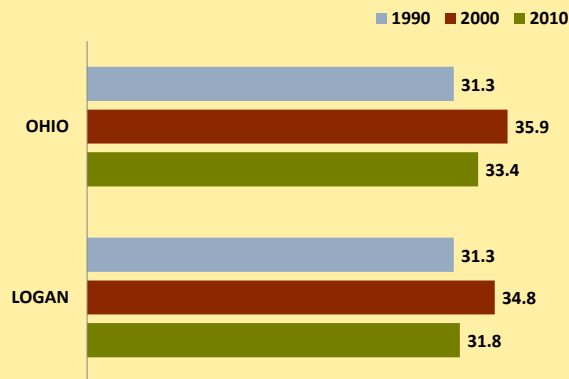

LOGAN COUNTY AND OHIO POPULATION CHANGES: Age 75-84 1990 - 2010

Age 75-84 Population

Age 75-84 Population as % of Age 65+ Population

% of Age 75-84 Population Who Are Women

% Change in Age 75-84 Population

% Change in Proportion of Age 65+ Population Who Are Age 75-84

% Change in Proportion of Age 75-84 Population Who Are Women