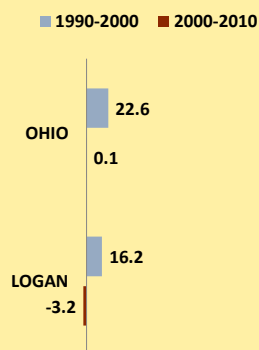

LOGAN COUNTY AND OHIO POPULATION CHANGES: Age 75-84 1990 - 2010

Age 75-84 Population

Age 75-84 Population as % of Age 65+ Population

% of Age 75-84 Population Who Are Women

% Change in Age 75-84 Population

% Change in Proportion of Age 65+ Population Who Are Age 75-84

% Change in Proportion of Age 75-84 Population Who Are Women