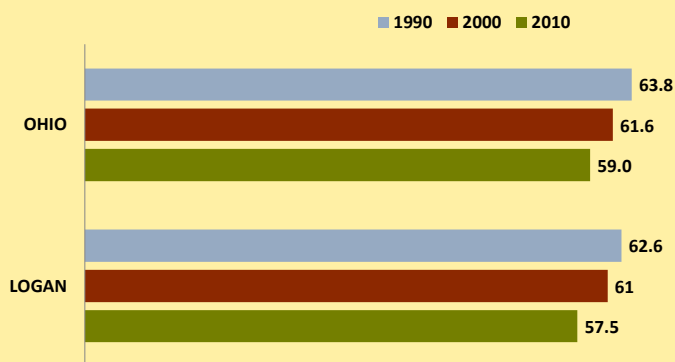

LOGAN COUNTY AND OHIO POPULATION CHANGES: Age 75-84 1990 - 2010

Age 75-84 Population

Age 75-84 Population as % of Age 65+ Population

% of Age 75-84 Population Who Are Women

% Change in Age 75-84 Population

% Change in Proportion of Age 65+ Population Who Are Age 75-84

% Change in Proportion of Age 75-84 Population Who Are Women