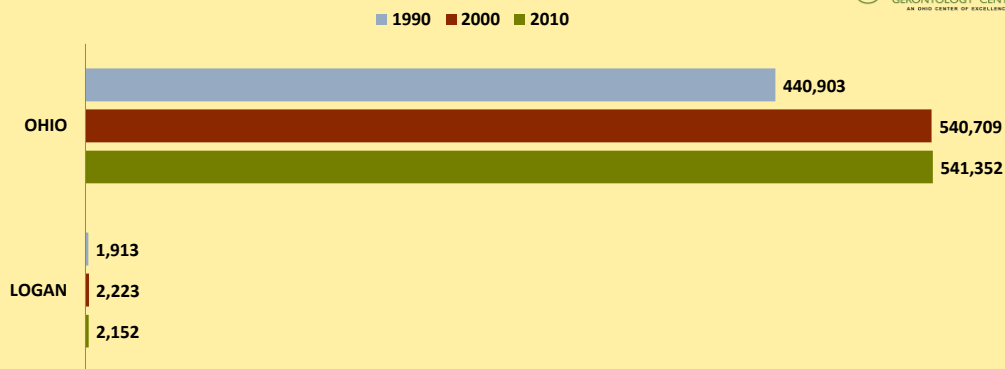

LOGAN COUNTY AND OHIO POPULATION CHANGES: Age 75-84 1990 - 2010

Age 75-84 Population

Age 75-84 Population as % of Age 65+ Population

% of Age 75-84 Population Who Are Women

% Change in Age 75-84 Population

% Change in Proportion of Age 65+ Population Who Are Age 75-84

% Change in Proportion of Age 75-84 Population Who Are Women