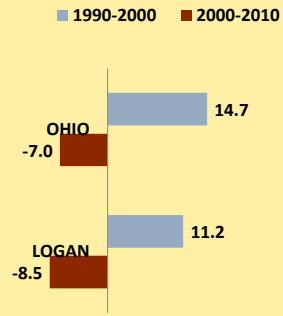

LOGAN COUNTY AND OHIO POPULATION CHANGES: Age 75-84 1990 - 2010

Age 75-84 Population

Age 75-84 Population as % of Age 65+ Population

% of Age 75-84 Population Who Are Women

% Change in Age 75-84 Population

% Change in Proportion of Age 65+ Population Who Are Age 75-84

% Change in Proportion of Age 75-84 Population Who Are Women