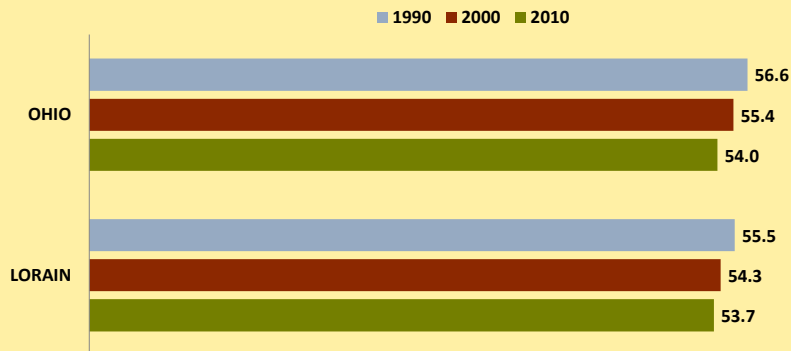

LORAIN COUNTY AND OHIO POPULATION CHANGES: Age 65-74 1990 - 2010

Age 65 - 74 Population

Age 65-74 Population as % of 65+ Population

Of Age 65-74 Population, % Women

% Change in Age 65-74 Population

% Change in Proportion of Age 65+ Population who are Age 65-74

% Change in Proportion of 65-74 Population Who Are Women