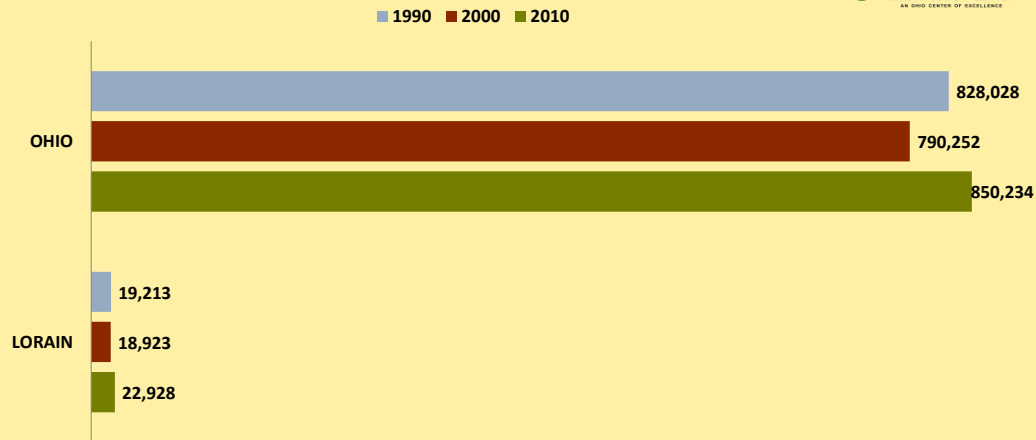

LORAIN COUNTY AND OHIO POPULATION CHANGES: Age 65-74 1990 - 2010

Age 65 - 74 Population

Age 65-74 Population as % of 65+ Population

Of Age 65-74 Population, % Women

% Change in Age 65-74 Population

% Change in Proportion of Age 65+ Population who are Age 65-74

% Change in Proportion of 65-74 Population Who Are Women