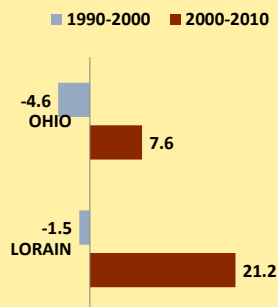

LORAIN COUNTY AND OHIO POPULATION CHANGES: Age 65-74 1990 - 2010

Age 65 - 74 Population

Age 65-74 Population as % of 65+ Population

Of Age 65-74 Population, % Women

% Change in Age 65-74 Population

% Change in Proportion of Age 65+ Population who are Age 65-74

% Change in Proportion of 65-74 Population Who Are Women