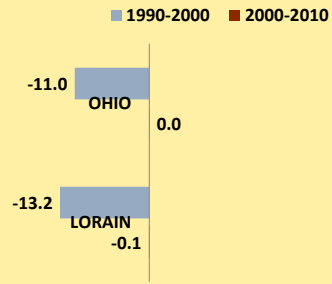

LORAIN COUNTY AND OHIO POPULATION CHANGES: Age 65-74 1990 - 2010

Age 65 - 74 Population

Age 65-74 Population as % of 65+ Population

Of Age 65-74 Population, % Women

% Change in Age 65-74 Population

% Change in Proportion of Age 65+ Population who are Age 65-74

% Change in Proportion of 65-74 Population Who Are Women