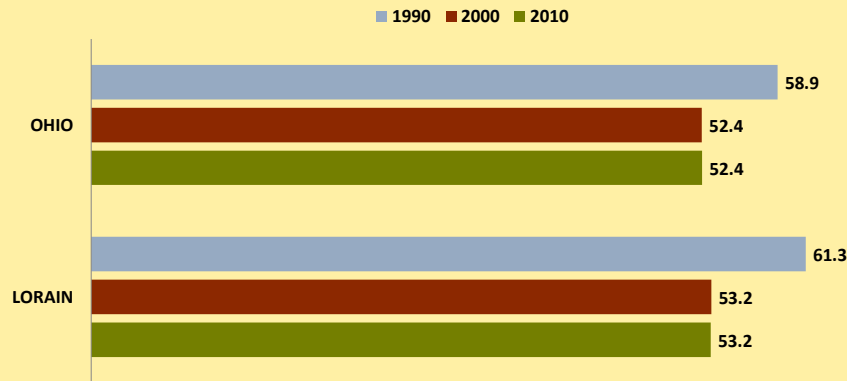

LORAIN COUNTY AND OHIO POPULATION CHANGES: Age 65-74 1990 - 2010

Age 65 - 74 Population

Age 65-74 Population as % of 65+ Population

Of Age 65-74 Population, % Women

% Change in Age 65-74 Population

% Change in Proportion of Age 65+ Population who are Age 65-74

% Change in Proportion of 65-74 Population Who Are Women