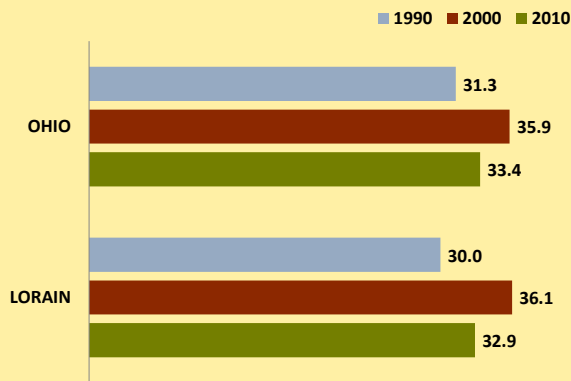

LORAIN COUNTY AND OHIO POPULATION CHANGES: Age 75-84 1990 - 2010

Age 75-84 Population

Age 75-84 Population as % of Age 65+ Population

% of Age 75-84 Population Who Are Women

% Change in Age 75-84 Population

% Change in Proportion of Age 65+ Population Who Are Age 75-84

% Change in Proportion of Age 75-84 Population Who Are Women