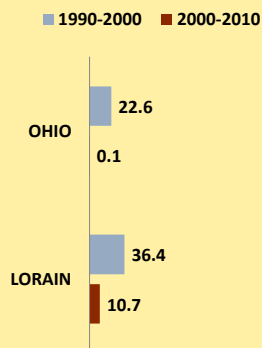

LORAIN COUNTY AND OHIO POPULATION CHANGES: Age 75-84 1990 - 2010

Age 75-84 Population

Age 75-84 Population as % of Age 65+ Population

% of Age 75-84 Population Who Are Women

% Change in Age 75-84 Population

% Change in Proportion of Age 65+ Population Who Are Age 75-84

% Change in Proportion of Age 75-84 Population Who Are Women