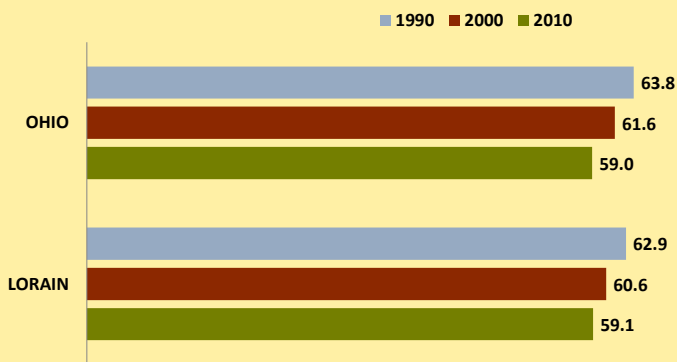

LORAIN COUNTY AND OHIO POPULATION CHANGES: Age 75-84 1990 - 2010

Age 75-84 Population

Age 75-84 Population as % of Age 65+ Population

% of Age 75-84 Population Who Are Women

% Change in Age 75-84 Population

% Change in Proportion of Age 65+ Population Who Are Age 75-84

% Change in Proportion of Age 75-84 Population Who Are Women