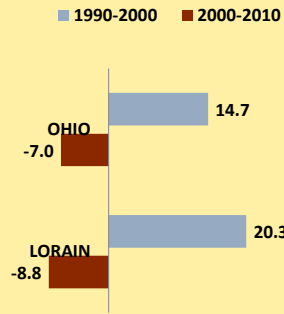

LORAIN COUNTY AND OHIO POPULATION CHANGES: Age 75-84 1990 - 2010

Age 75-84 Population

Age 75-84 Population as % of Age 65+ Population

% of Age 75-84 Population Who Are Women

% Change in Age 75-84 Population

% Change in Proportion of Age 65+ Population Who Are Age 75-84

% Change in Proportion of Age 75-84 Population Who Are Women