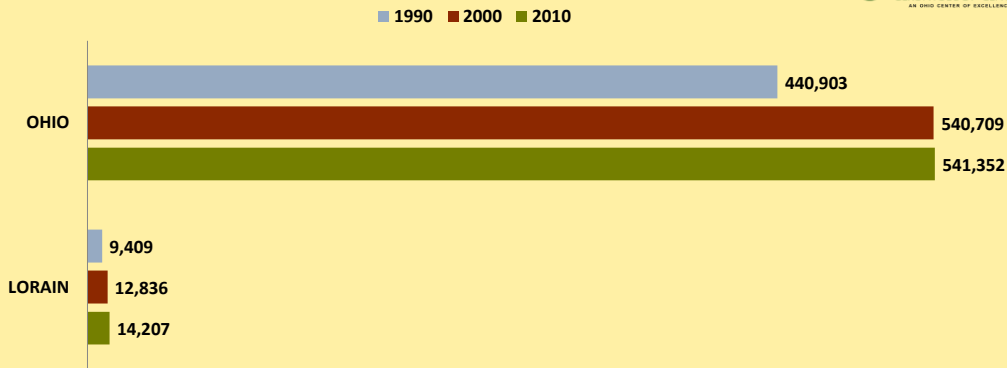

LORAIN COUNTY AND OHIO POPULATION CHANGES: Age 75-84 1990 - 2010

Age 75-84 Population

Age 75-84 Population as % of Age 65+ Population

% of Age 75-84 Population Who Are Women

% Change in Age 75-84 Population

% Change in Proportion of Age 65+ Population Who Are Age 75-84

% Change in Proportion of Age 75-84 Population Who Are Women