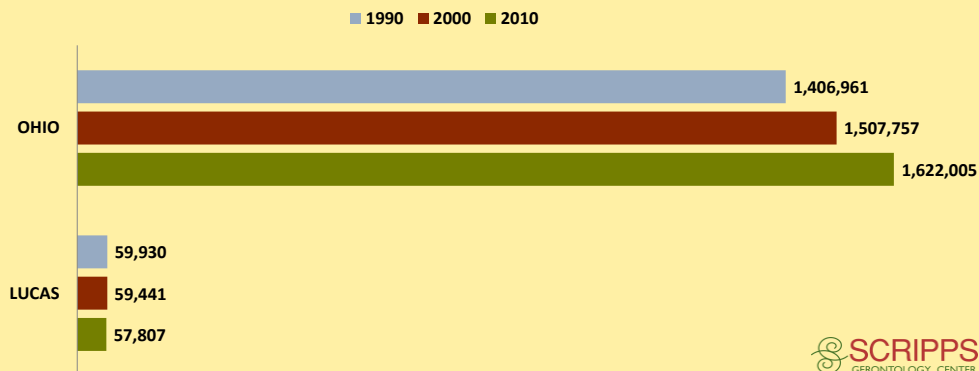

# LUCAS COUNTY AND OHIO POPULATION CHANGES: Age 65+ 1990 - 2010

Age 65+ Population

% of Population Age 65+

% Change in Age 65+ Population

% Change in Proportion of Population Age 65+