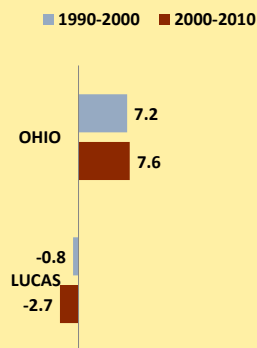

# LUCAS COUNTY AND OHIO POPULATION CHANGES: Age 65+ 1990 - 2010

Age 65+ Population

% of Population Age 65+

% Change in Age 65+ Population

% Change in Proportion of Population Age 65+