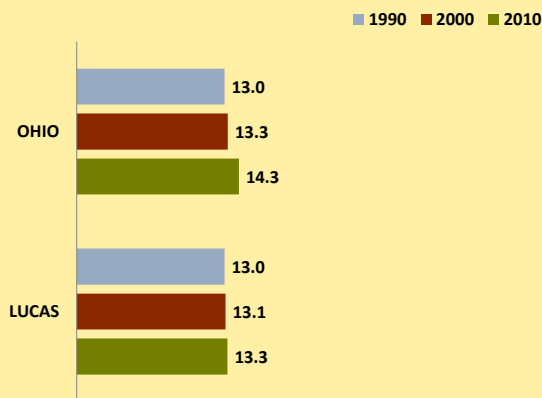

# LUCAS COUNTY AND OHIO POPULATION CHANGES: Age 65+ 1990 - 2010

Age 65+ Population

% of Population Age 65+

% Change in Age 65+ Population

% Change in Proportion of Population Age 65+