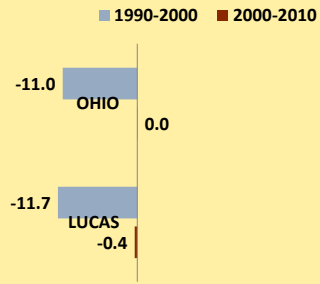

# LUCAS COUNTY AND OHIO POPULATION CHANGES: Age 65-74 1990 - 2010

Age 65 - 74 Population

Age 65-74 Population as % of 65+ Population

Of Age 65-74 Population, % Women

% Change in Age 65-74 Population

**% Change in Proportion of Age 65+ Population who are Age 65-74**

**% Change in Proportion of 65-74 Population Who Are Women**