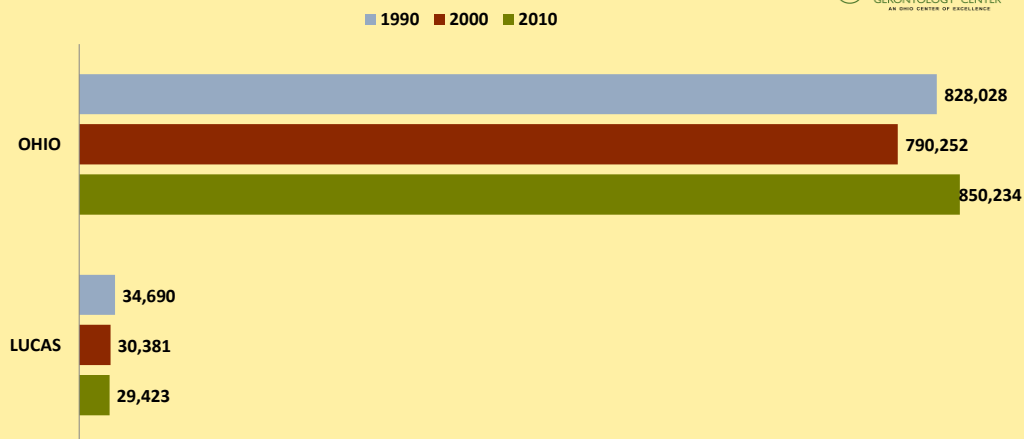

# LUCAS COUNTY AND OHIO POPULATION CHANGES: Age 65-74 1990 - 2010

Age 65 - 74 Population

Age 65-74 Population as % of 65+ Population

Of Age 65-74 Population, % Women

% Change in Age 65-74 Population

**% Change in Proportion of Age 65+ Population who are Age 65-74**

**% Change in Proportion of 65-74 Population Who Are Women**