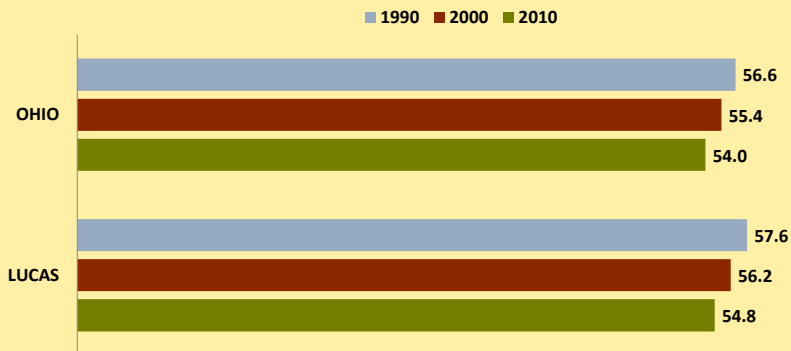

# LUCAS COUNTY AND OHIO POPULATION CHANGES: Age 65-74 1990 - 2010

Age 65 - 74 Population

Age 65-74 Population as % of 65+ Population

Of Age 65-74 Population, % Women

% Change in Age 65-74 Population

**% Change in Proportion of Age 65+ Population who are Age 65-74**

**% Change in Proportion of 65-74 Population Who Are Women**