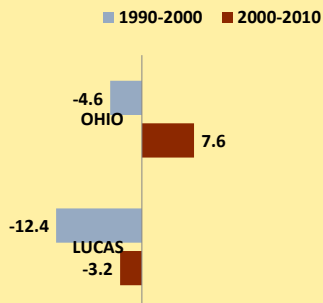

# LUCAS COUNTY AND OHIO POPULATION CHANGES: Age 65-74 1990 - 2010

Age 65 - 74 Population

Age 65-74 Population as % of 65+ Population

Of Age 65-74 Population, % Women

% Change in Age 65-74 Population

**% Change in Proportion of Age 65+ Population who are Age 65-74**

**% Change in Proportion of 65-74 Population Who Are Women**