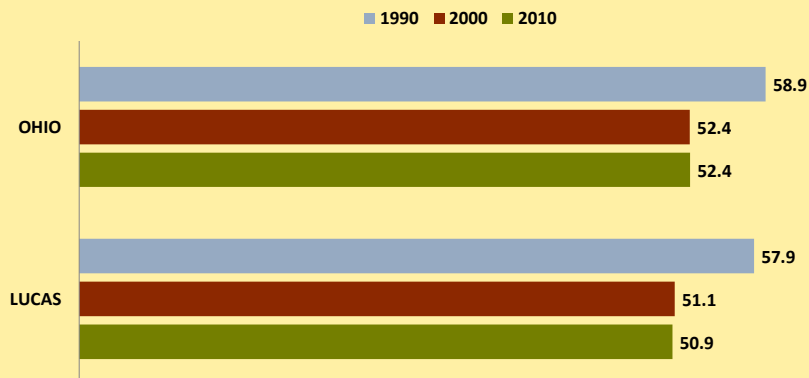

# LUCAS COUNTY AND OHIO POPULATION CHANGES: Age 65-74 1990 - 2010

Age 65 - 74 Population

Age 65-74 Population as % of 65+ Population

Of Age 65-74 Population, % Women

% Change in Age 65-74 Population

**% Change in Proportion of Age 65+ Population who are Age 65-74**

**% Change in Proportion of 65-74 Population Who Are Women**