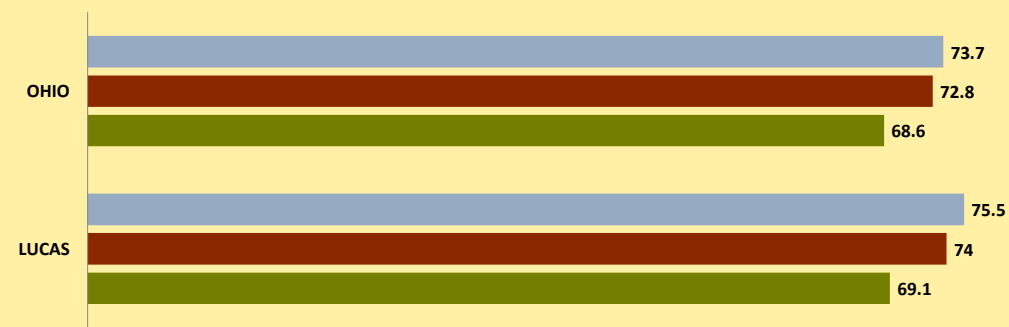

LUCAS COUNTY AND OHIO POPULATION CHANGES: Age 85+ 1990 - 2010

Age 85+ Population
■ 1990 ■ 2000 ■ 2010

% Change in Age 85+ Population
■ 1990-2000 ■ 2000-2010

Age 85+ Population as % of Age 65+ Population
■ 1990 ■ 2000 ■ 2010

% of Age 85+ Population Who Are women
■ 1990 ■ 2000 ■ 2010

% of Population Aged 85+

% Change in Proportion of Age 65+ Population Who Are Age 85+

% Change in Proportion of Age 85+ Who Are Women

% Change in Total Population Aged 85+