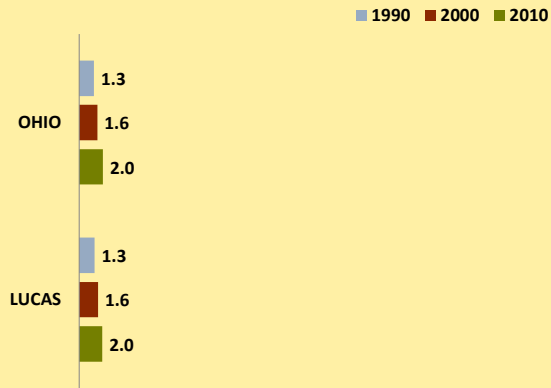

LUCAS COUNTY AND OHIO POPULATION CHANGES: Age 85+ 1990 - 2010

Age 85+ Population
■ 1990 ■ 2000 ■ 2010

% Change in Age 85+ Population
■ 1990-2000 ■ 2000-2010

Age 85+ Population as % of Age 65+ Population
■ 1990 ■ 2000 ■ 2010

% of Age 85+ Population Who Are women
■ 1990 ■ 2000 ■ 2010

% of Population Aged 85+

% Change in Proportion of Age 65+ Population Who Are Age 85+

% Change in Proportion of Age 85+ Who Are Women

% Change in Total Population Aged 85+