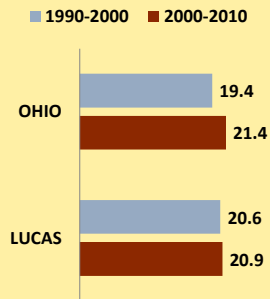

LUCAS COUNTY AND OHIO POPULATION CHANGES: Age 85+ 1990 - 2010

Age 85+ Population
■ 1990 ■ 2000 ■ 2010

% Change in Age 85+ Population
■ 1990-2000 ■ 2000-2010

Age 85+ Population as % of Age 65+ Population
■ 1990 ■ 2000 ■ 2010

% of Age 85+ Population Who Are women
■ 1990 ■ 2000 ■ 2010

% of Population Aged 85+

% Change in Proportion of Age 65+ Population Who Are Age 85+

% Change in Proportion of Age 85+ Who Are Women

% Change in Total Population Aged 85+