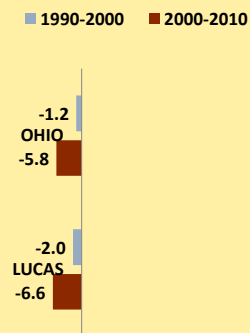

LUCAS COUNTY AND OHIO POPULATION CHANGES: Age 85+ 1990 - 2010

Age 85+ Population
■ 1990 ■ 2000 ■ 2010

% Change in Age 85+ Population
■ 1990-2000 ■ 2000-2010

Age 85+ Population as % of Age 65+ Population
■ 1990 ■ 2000 ■ 2010

% of Age 85+ Population Who Are women
■ 1990 ■ 2000 ■ 2010

% of Population Aged 85+

% Change in Proportion of Age 65+ Population Who Are Age 85+

% Change in Proportion of Age 85+ Who Are Women

% Change in Total Population Aged 85+