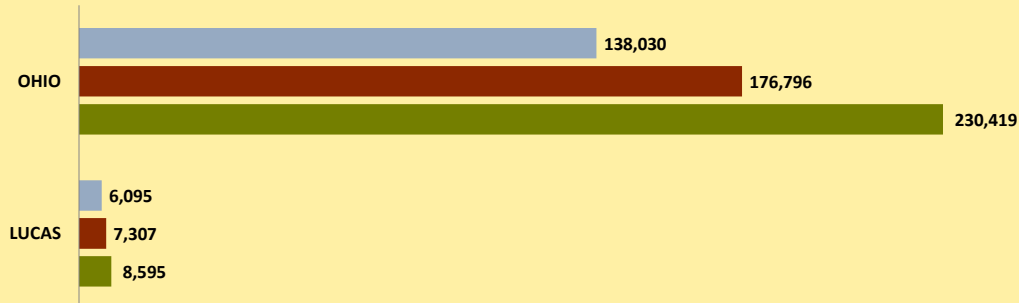

LUCAS COUNTY AND OHIO POPULATION CHANGES: Age 85+ 1990 - 2010

Age 85+ Population
■ 1990 ■ 2000 ■ 2010

% Change in Age 85+ Population
■ 1990-2000 ■ 2000-2010

Age 85+ Population as % of Age 65+ Population
■ 1990 ■ 2000 ■ 2010

% of Age 85+ Population Who Are women
■ 1990 ■ 2000 ■ 2010

% of Population Aged 85+

% Change in Proportion of Age 65+ Population Who Are Age 85+

% Change in Proportion of Age 85+ Who Are Women

% Change in Total Population Aged 85+