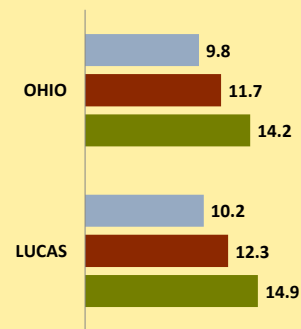

LUCAS COUNTY AND OHIO POPULATION CHANGES: Age 85+ 1990 - 2010

Age 85+ Population
■ 1990 ■ 2000 ■ 2010

% Change in Age 85+ Population
■ 1990-2000 ■ 2000-2010

Age 85+ Population as % of Age 65+ Population
■ 1990 ■ 2000 ■ 2010

% of Age 85+ Population Who Are women
■ 1990 ■ 2000 ■ 2010

% of Population Aged 85+

% Change in Proportion of Age 65+ Population Who Are Age 85+

% Change in Proportion of Age 85+ Who Are Women

% Change in Total Population Aged 85+