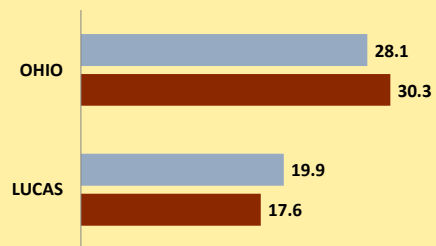

LUCAS COUNTY AND OHIO POPULATION CHANGES: Age 85+ 1990 - 2010

Age 85+ Population
■ 1990 ■ 2000 ■ 2010

% Change in Age 85+ Population
■ 1990-2000 ■ 2000-2010

Age 85+ Population as % of Age 65+ Population
■ 1990 ■ 2000 ■ 2010

% of Age 85+ Population Who Are women
■ 1990 ■ 2000 ■ 2010

% of Population Aged 85+

% Change in Proportion of Age 65+ Population Who Are Age 85+

% Change in Proportion of Age 85+ Who Are Women

% Change in Total Population Aged 85+