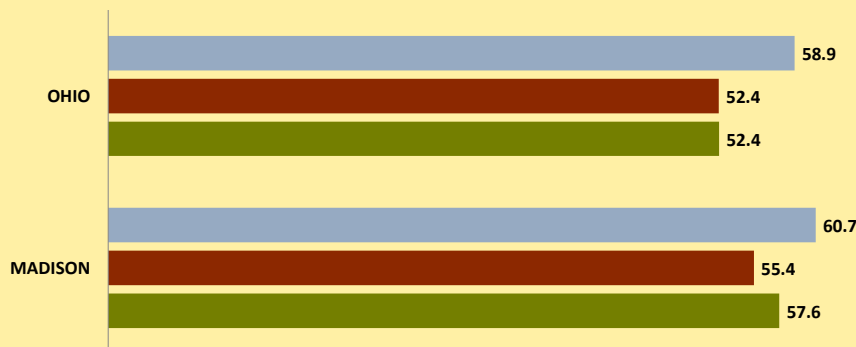

MADISON COUNTY AND OHIO POPULATION CHANGES: Age 65-74 1990 - 2010

Age 65 - 74 Population

■ 1990 ■ 2000 ■ 2010

Age 65-74 Population as % of 65+ Population

■ 1990 ■ 2000 ■ 2010

Of Age 65-74 Population, % Women

■ 1990 ■ 2000 ■ 2010

% Change in Age 65-74 Population

■ 1990-2000 ■ 2000-2010

% Change in Proportion of Age 65+ Population who are Age 65-74

% Change in Proportion of 65-74 Population Who Are Women