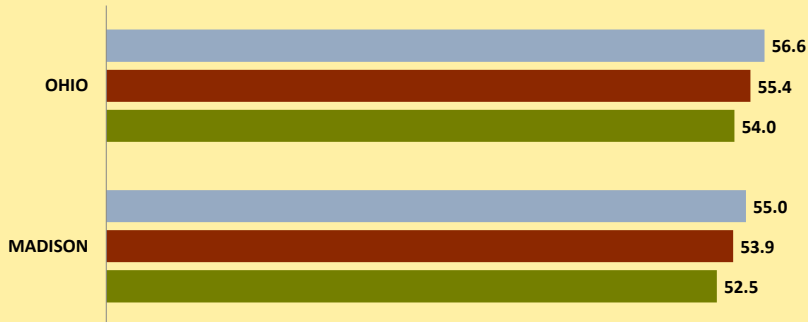

MADISON COUNTY AND OHIO POPULATION CHANGES: Age 65-74 1990 - 2010

Age 65 - 74 Population

■ 1990 ■ 2000 ■ 2010

Age 65-74 Population as % of 65+ Population

■ 1990 ■ 2000 ■ 2010

Of Age 65-74 Population, % Women

■ 1990 ■ 2000 ■ 2010

% Change in Age 65-74 Population

■ 1990-2000 ■ 2000-2010

% Change in Proportion of Age 65+ Population who are Age 65-74

% Change in Proportion of 65-74 Population Who Are Women