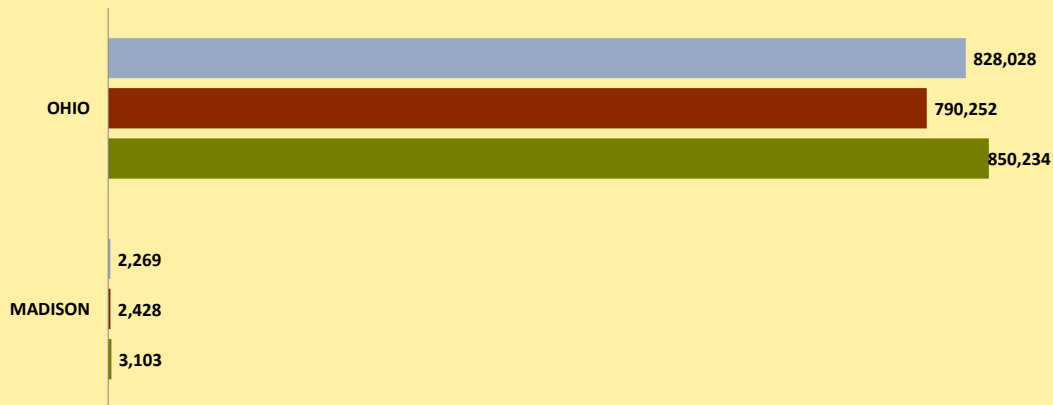

MADISON COUNTY AND OHIO POPULATION CHANGES: Age 65-74 1990 - 2010

Age 65 - 74 Population

■ 1990 ■ 2000 ■ 2010

Age 65-74 Population as % of 65+ Population

■ 1990 ■ 2000 ■ 2010

Of Age 65-74 Population, % Women

■ 1990 ■ 2000 ■ 2010

% Change in Age 65-74 Population

■ 1990-2000 ■ 2000-2010

% Change in Proportion of Age 65+ Population who are Age 65-74

% Change in Proportion of 65-74 Population Who Are Women