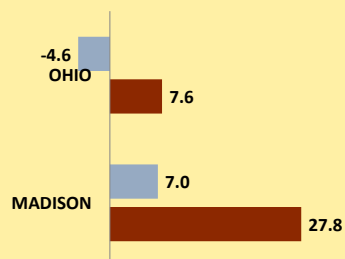

MADISON COUNTY AND OHIO POPULATION CHANGES: Age 65-74 1990 - 2010

Age 65 - 74 Population

■ 1990 ■ 2000 ■ 2010

Age 65-74 Population as % of 65+ Population

■ 1990 ■ 2000 ■ 2010

Of Age 65-74 Population, % Women

■ 1990 ■ 2000 ■ 2010

% Change in Age 65-74 Population

■ 1990-2000 ■ 2000-2010

% Change in Proportion of Age 65+ Population who are Age 65-74

% Change in Proportion of 65-74 Population Who Are Women