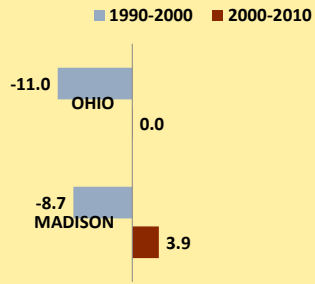

MADISON COUNTY AND OHIO POPULATION CHANGES: Age 65-74 1990 - 2010

Age 65 - 74 Population

■ 1990 ■ 2000 ■ 2010

Age 65-74 Population as % of 65+ Population

■ 1990 ■ 2000 ■ 2010

Of Age 65-74 Population, % Women

■ 1990 ■ 2000 ■ 2010

% Change in Age 65-74 Population

■ 1990-2000 ■ 2000-2010

% Change in Proportion of Age 65+ Population who are Age 65-74

% Change in Proportion of 65-74 Population Who Are Women