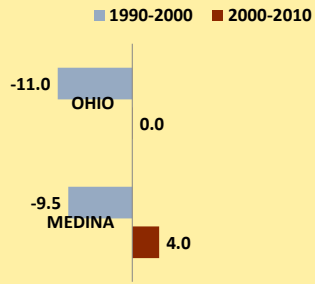

MEDINA COUNTY AND OHIO POPULATION CHANGES: Age 65-74 1990 - 2010

Age 65 - 74 Population

Age 65-74 Population as % of 65+ Population

Of Age 65-74 Population, % Women

% Change in Age 65-74 Population

% Change in Proportion of Age 65+ Population who are Age 65-74

% Change in Proportion of 65-74 Population Who Are Women