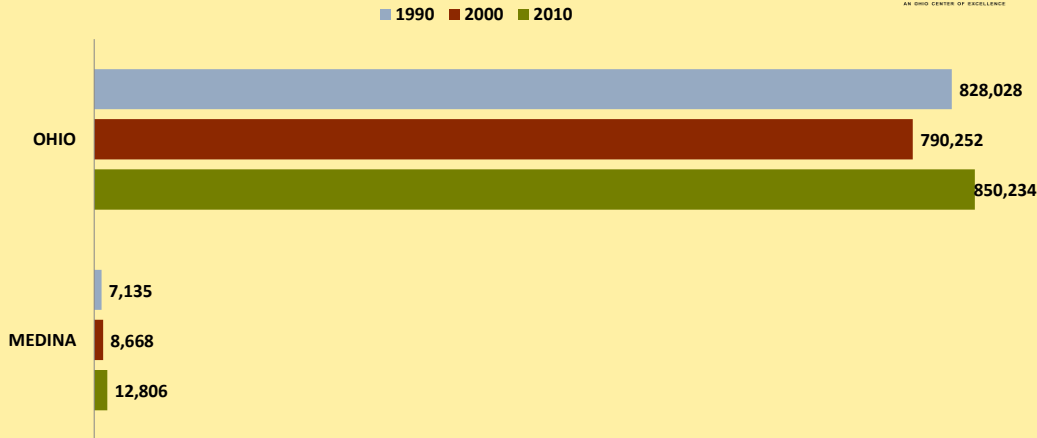

MEDINA COUNTY AND OHIO POPULATION CHANGES: Age 65-74 1990 - 2010

Age 65 - 74 Population

Age 65-74 Population as % of 65+ Population

Of Age 65-74 Population, % Women

% Change in Age 65-74 Population

% Change in Proportion of Age 65+ Population who are Age 65-74

% Change in Proportion of 65-74 Population Who Are Women