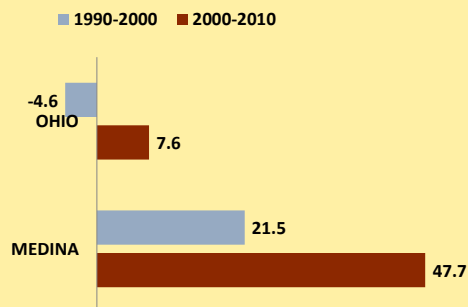

MEDINA COUNTY AND OHIO POPULATION CHANGES: Age 65-74 1990 - 2010

Age 65 - 74 Population

Age 65-74 Population as % of 65+ Population

Of Age 65-74 Population, % Women

% Change in Age 65-74 Population

% Change in Proportion of Age 65+ Population who are Age 65-74

% Change in Proportion of 65-74 Population Who Are Women