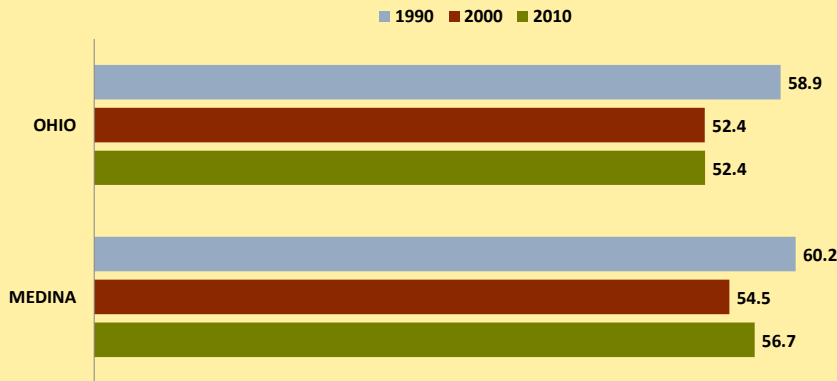

MEDINA COUNTY AND OHIO POPULATION CHANGES: Age 65-74 1990 - 2010

Age 65 - 74 Population

Age 65-74 Population as % of 65+ Population

Of Age 65-74 Population, % Women

% Change in Age 65-74 Population

% Change in Proportion of Age 65+ Population who are Age 65-74

% Change in Proportion of 65-74 Population Who Are Women