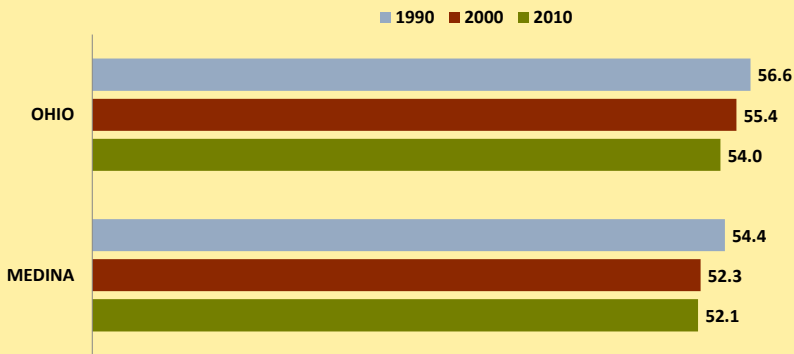

MEDINA COUNTY AND OHIO POPULATION CHANGES: Age 65-74 1990 - 2010

Age 65 - 74 Population

Age 65-74 Population as % of 65+ Population

Of Age 65-74 Population, % Women

% Change in Age 65-74 Population

% Change in Proportion of Age 65+ Population who are Age 65-74

% Change in Proportion of 65-74 Population Who Are Women